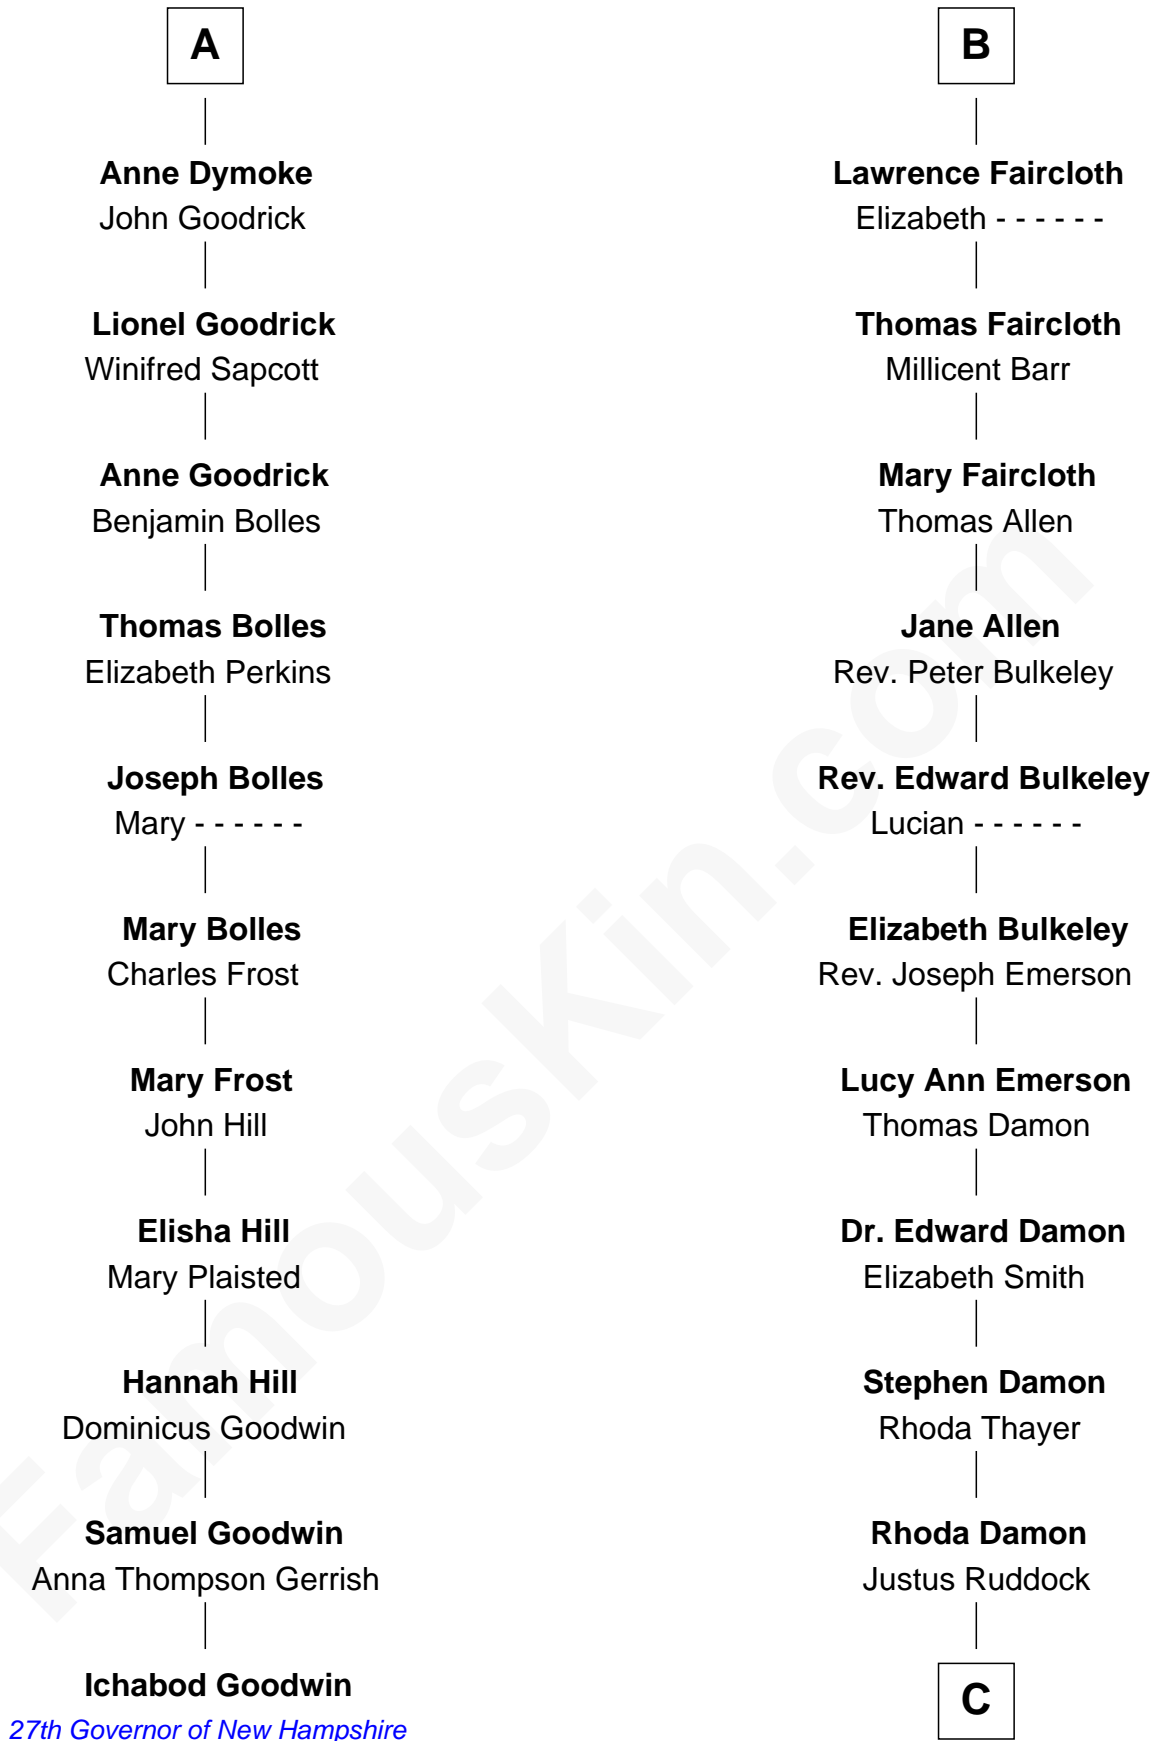

FamousKin.com Relationship Chart of

Ichabod Goodwin

27th Governor of New Hampshire

17th cousin 4 times removed of

Sarah Palin

9th Governor of Alaska

C

Thomas S. Ruddock

Maria Nancy Newell

May Belle Ruddock

Henry Charles Brandt

Nellie Marie Brandt

Charles Francis Heath

Charles Richard Heath

Sarah Sheeran

Sarah Palin

9th Governor of Alaska

FamousKin.com