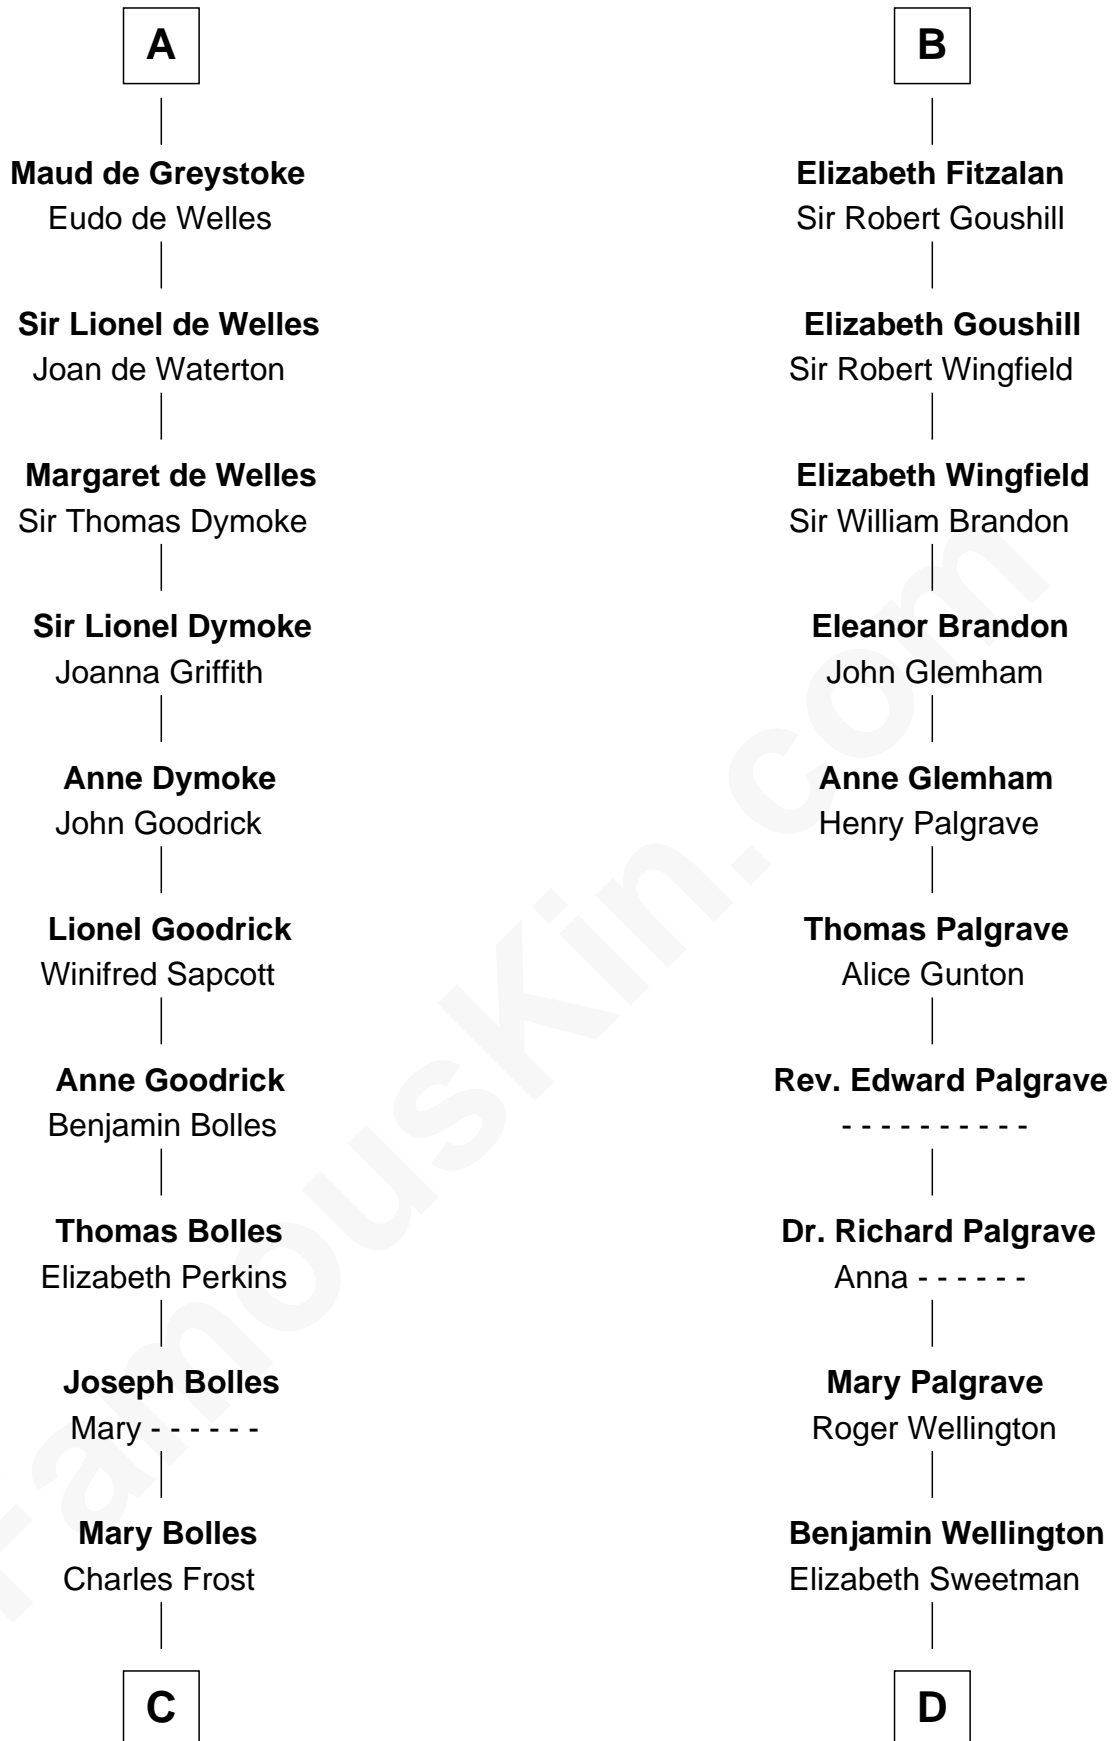

FamousKin.com

Relationship Chart of

Ichabod Goodwin

27th Governor of New Hampshire

21st cousin of

Shubael D. Childs

Founder of S.D. Childs & Company

C

Mary Frost

John Hill

Elisha Hill

Mary Plaisted

Hannah Hill

Dominicus Goodwin

Samuel Goodwin

Anna Thompson Gerrish