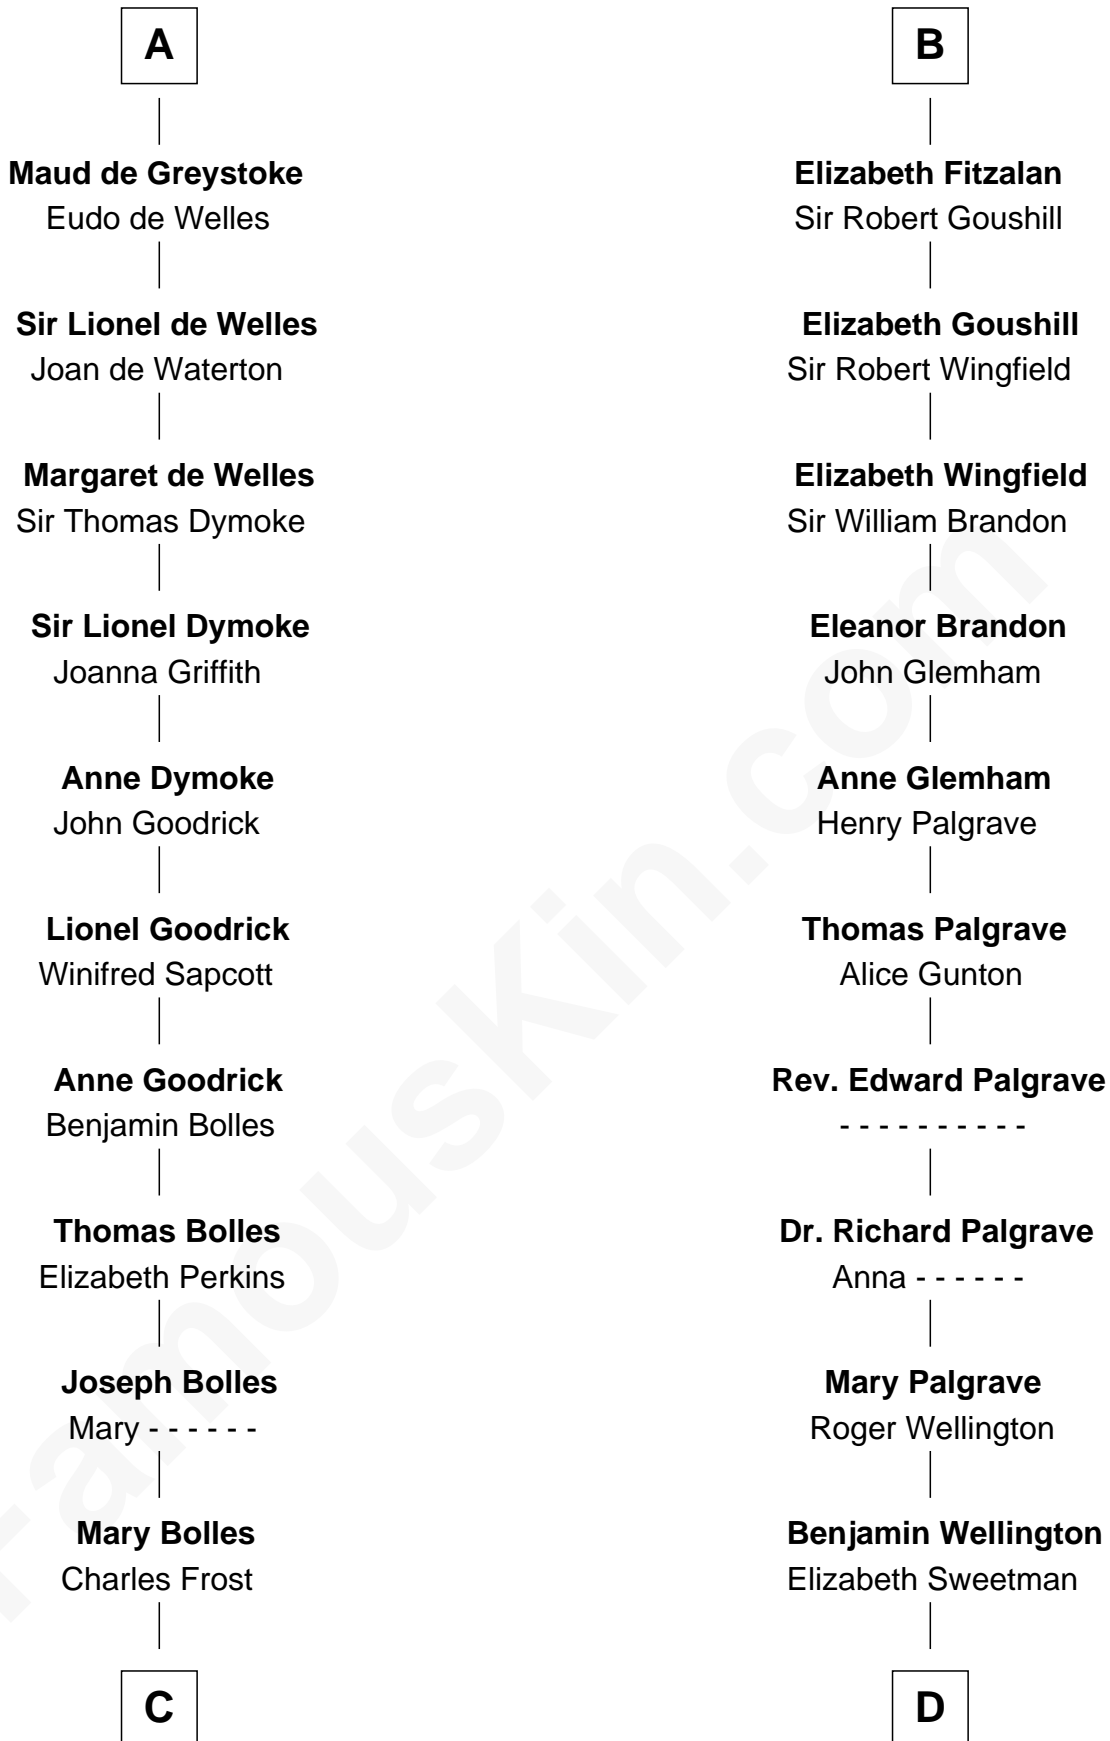

# FamousKin.com Relationship Chart of

**Ichabod Goodwin**

*27th Governor of New Hampshire*

**21st cousin of**

**Shubael D. Childs**

*Founder of S.D. Childs & Company*

**Waleran de Newburgh**

Alice de Harcourt

**C**

**Mary Frost**

John Hill

**Elisha Hill**

Mary Plaisted

**Hannah Hill**

Dominicus Goodwin

**Samuel Goodwin**

Anna Thompson Gerrish

**Ichabod Goodwin**

*27th Governor of New Hampshire*

**D**

**Elizabeth Wellington**

John Fay

**Benjamin Fay**

Martha Miles