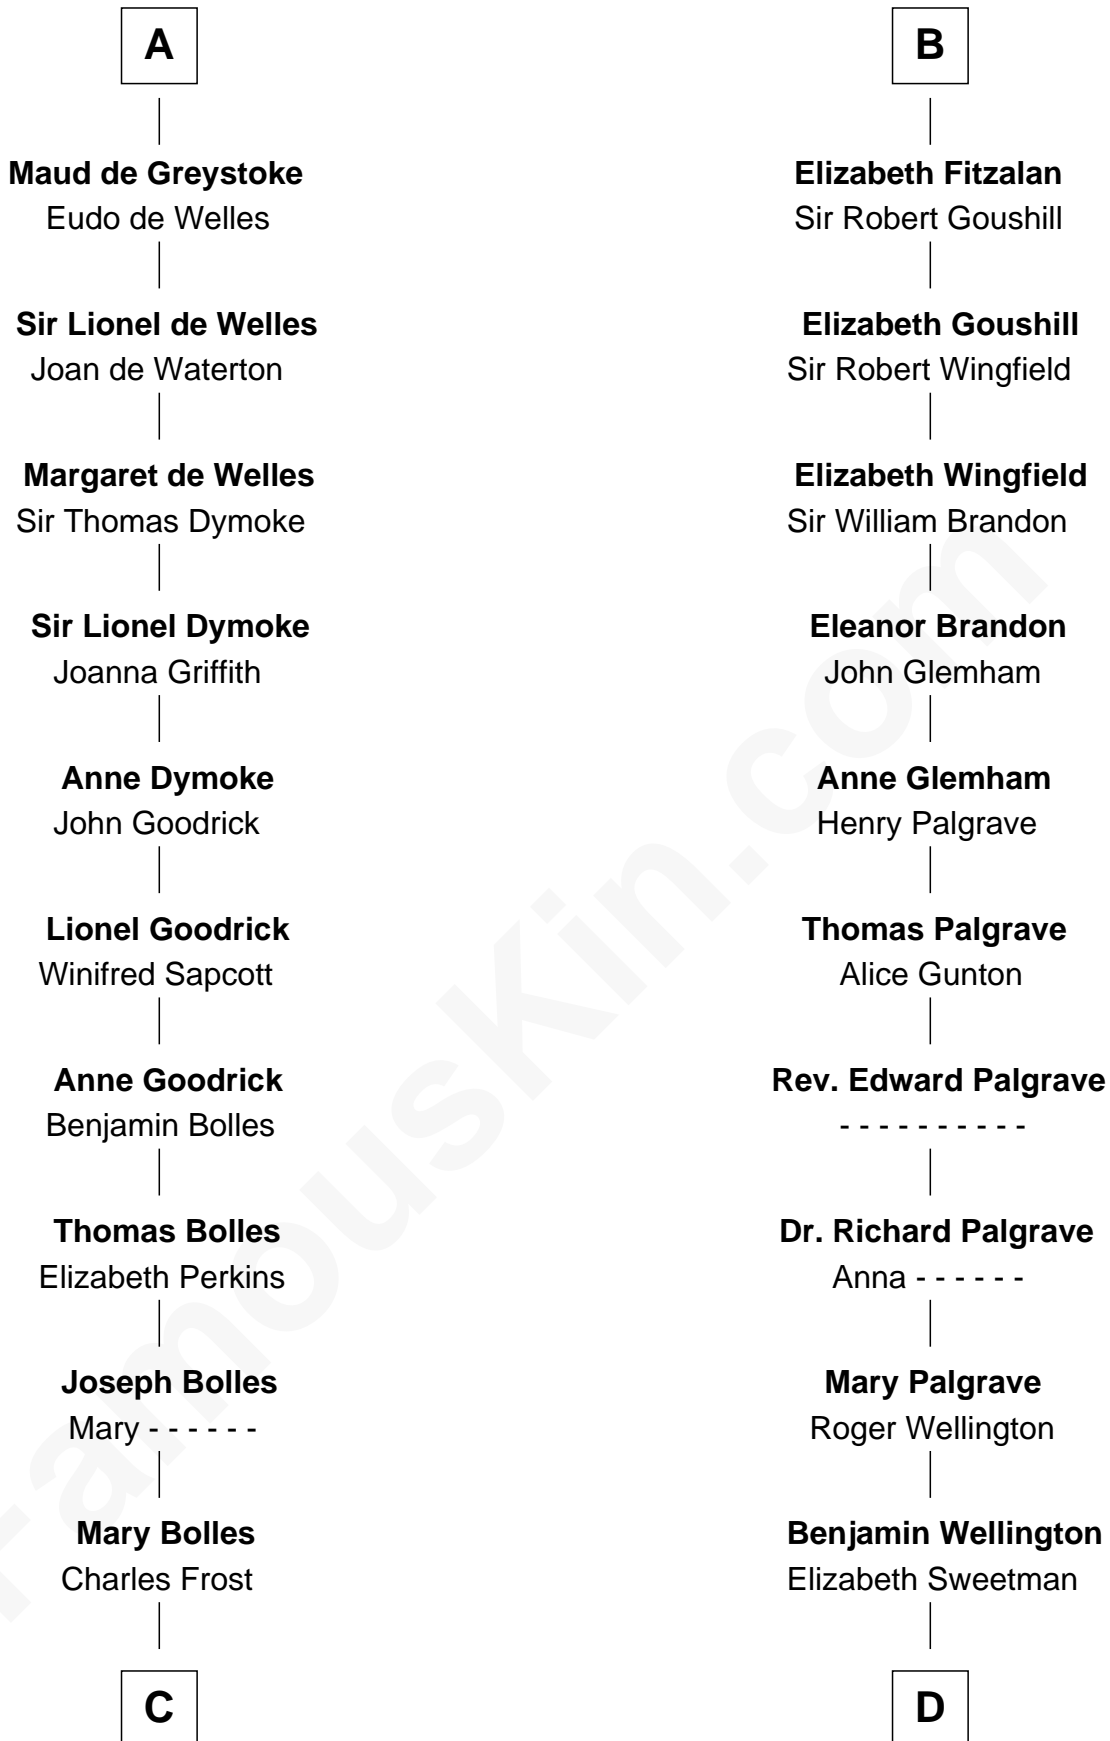

FamousKin.com Relationship Chart of

Ichabod Goodwin

27th Governor of New Hampshire

21st cousin of

Shubael D. Childs

Founder of S.D. Childs & Company

C

Mary Frost

John Hill

Elisha Hill

Mary Plaisted

Hannah Hill

Dominicus Goodwin

Samuel Goodwin

Anna Thompson Gerrish

Ichabod Goodwin