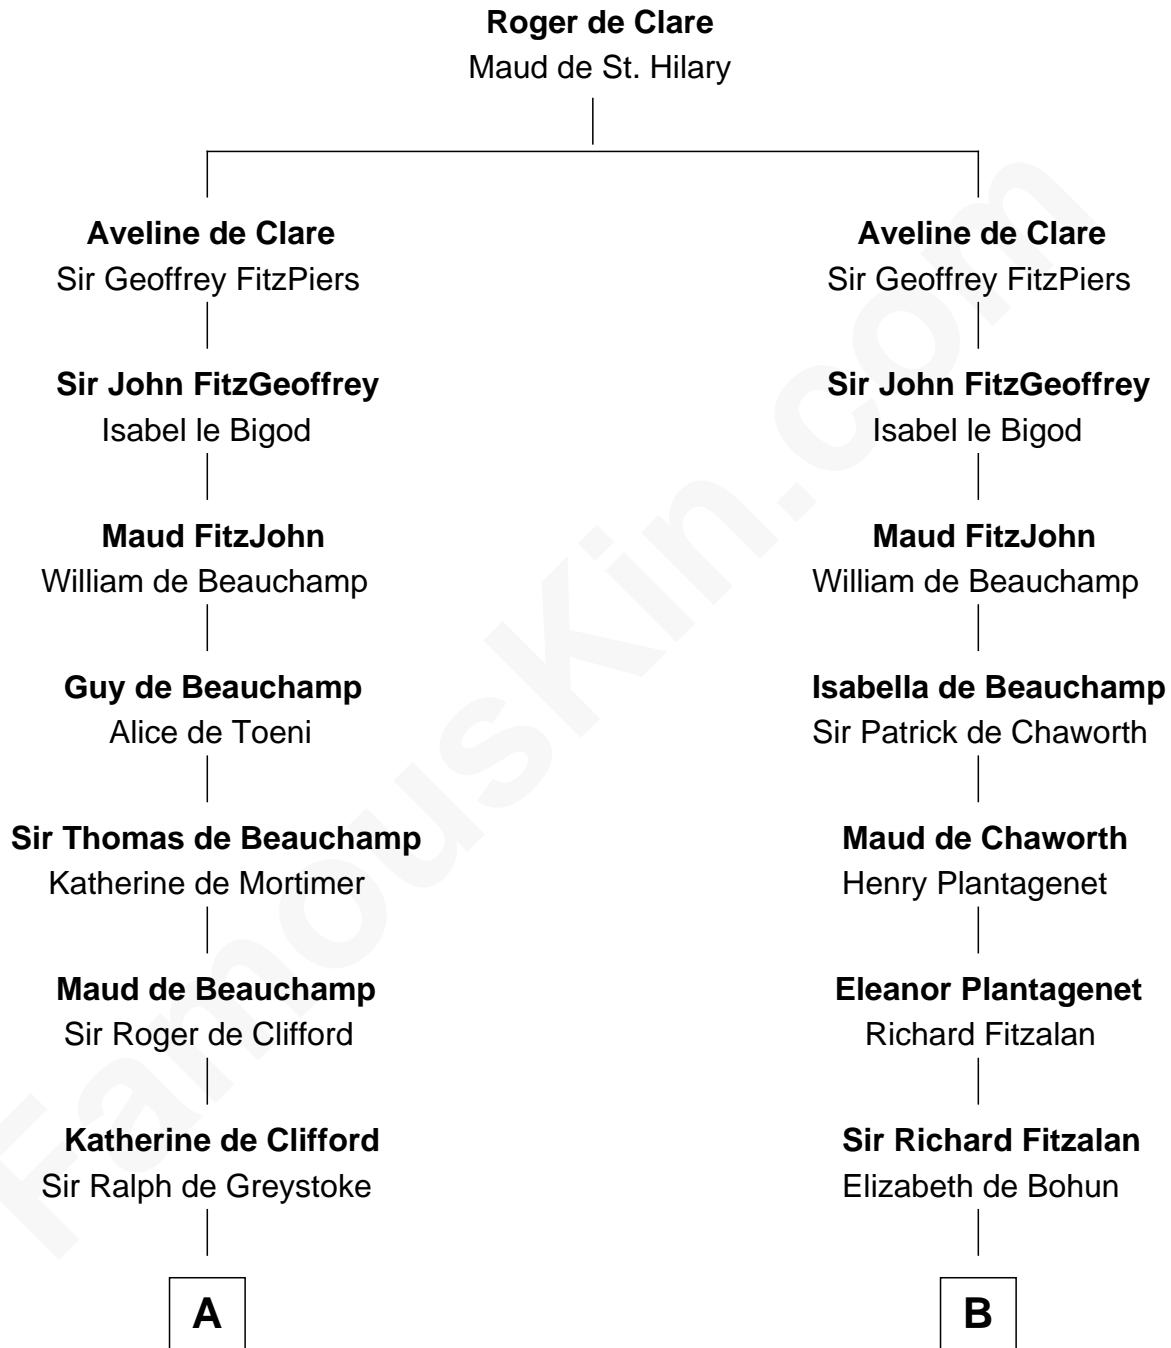

# FamousKin.com Relationship Chart of

**Ichabod Goodwin**

*27th Governor of New Hampshire*

21st cousin of

**Shubael D. Childs**

*Founder of S.D. Childs & Company*

**C**

**Mary Frost**

John Hill

**Elisha Hill**

Mary Plaisted

**Hannah Hill**

Dominicus Goodwin

**Samuel Goodwin**

Anna Thompson Gerrish

**Ichabod Goodwin**

*27th Governor of New Hampshire*

**D**

**Elizabeth Wellington**

John Fay

**Benjamin Fay**

Martha Miles

**Benjamin Fay**

Beulah Stow