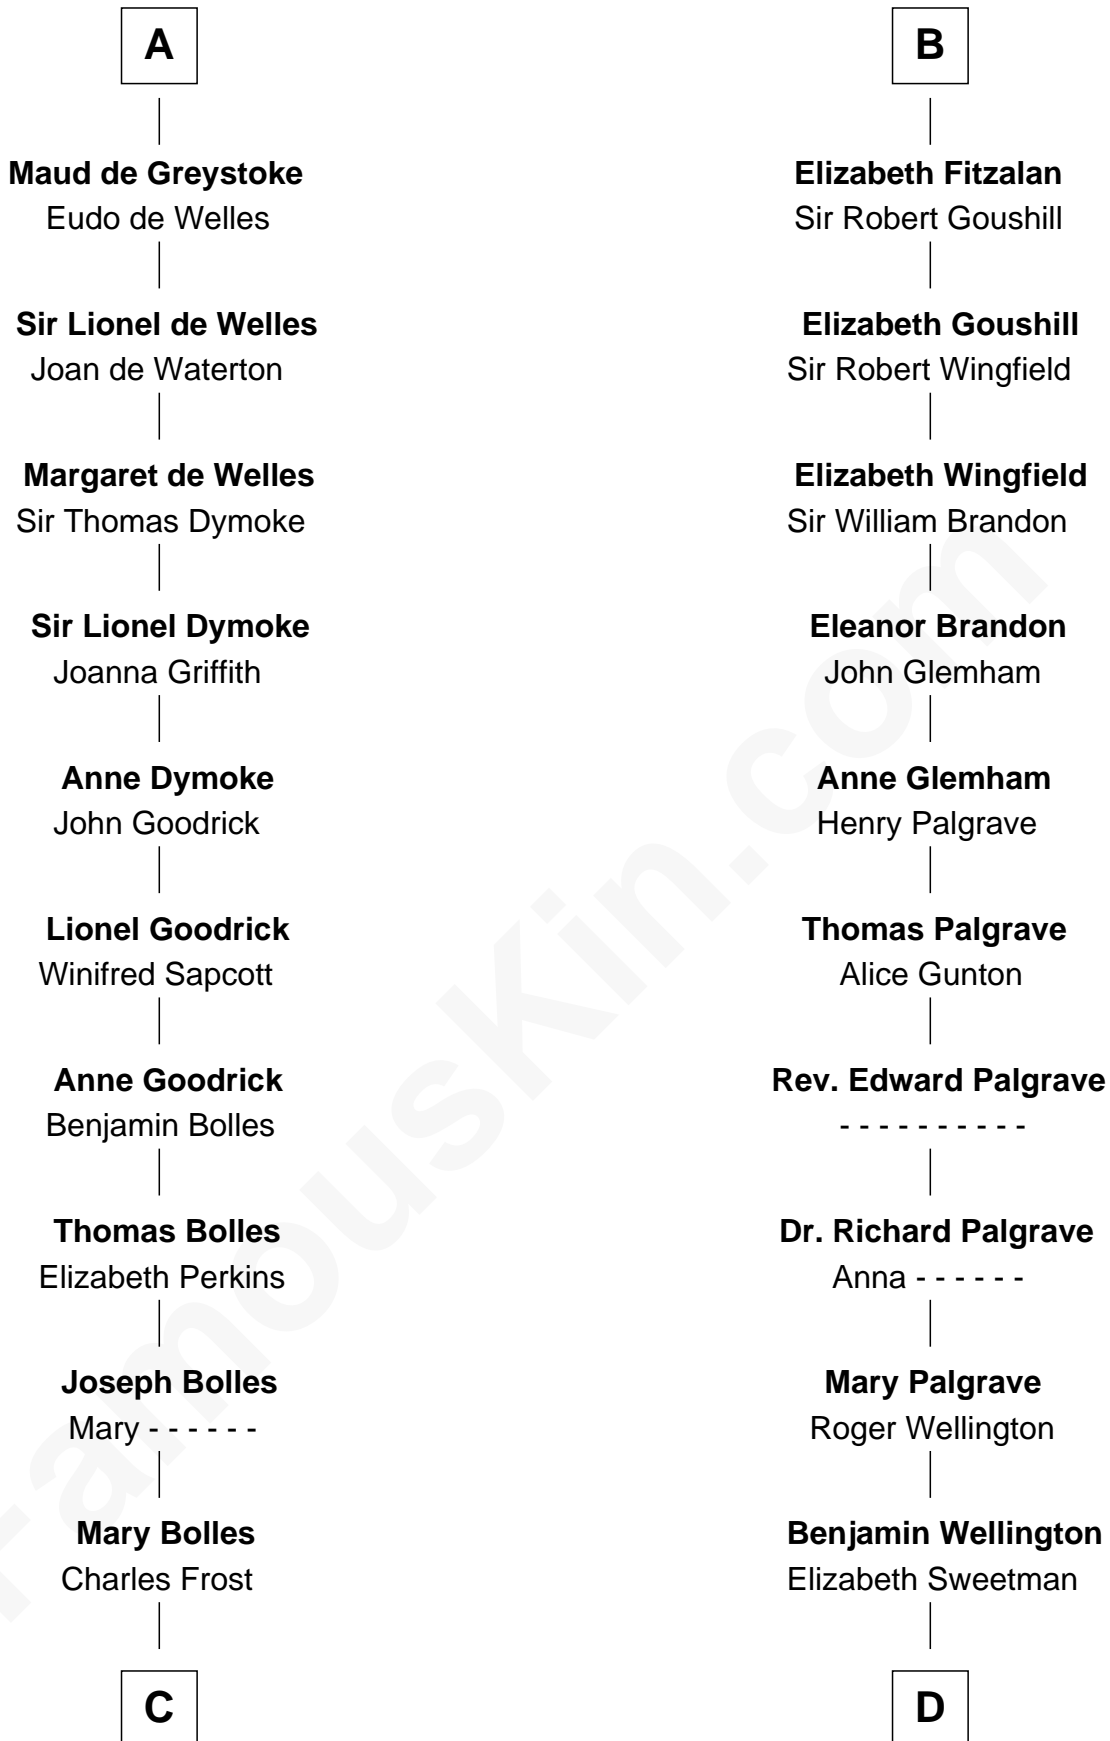

# FamousKin.com Relationship Chart of

**Ichabod Goodwin**

*27th Governor of New Hampshire*

21st cousin of

**Shubael D. Childs**

*Founder of S.D. Childs & Company*

**C**

**Mary Frost**

John Hill

**Elisha Hill**

Mary Plaisted

**Hannah Hill**

Dominicus Goodwin

**Samuel Goodwin**

Anna Thompson Gerrish

**Ichabod Goodwin**