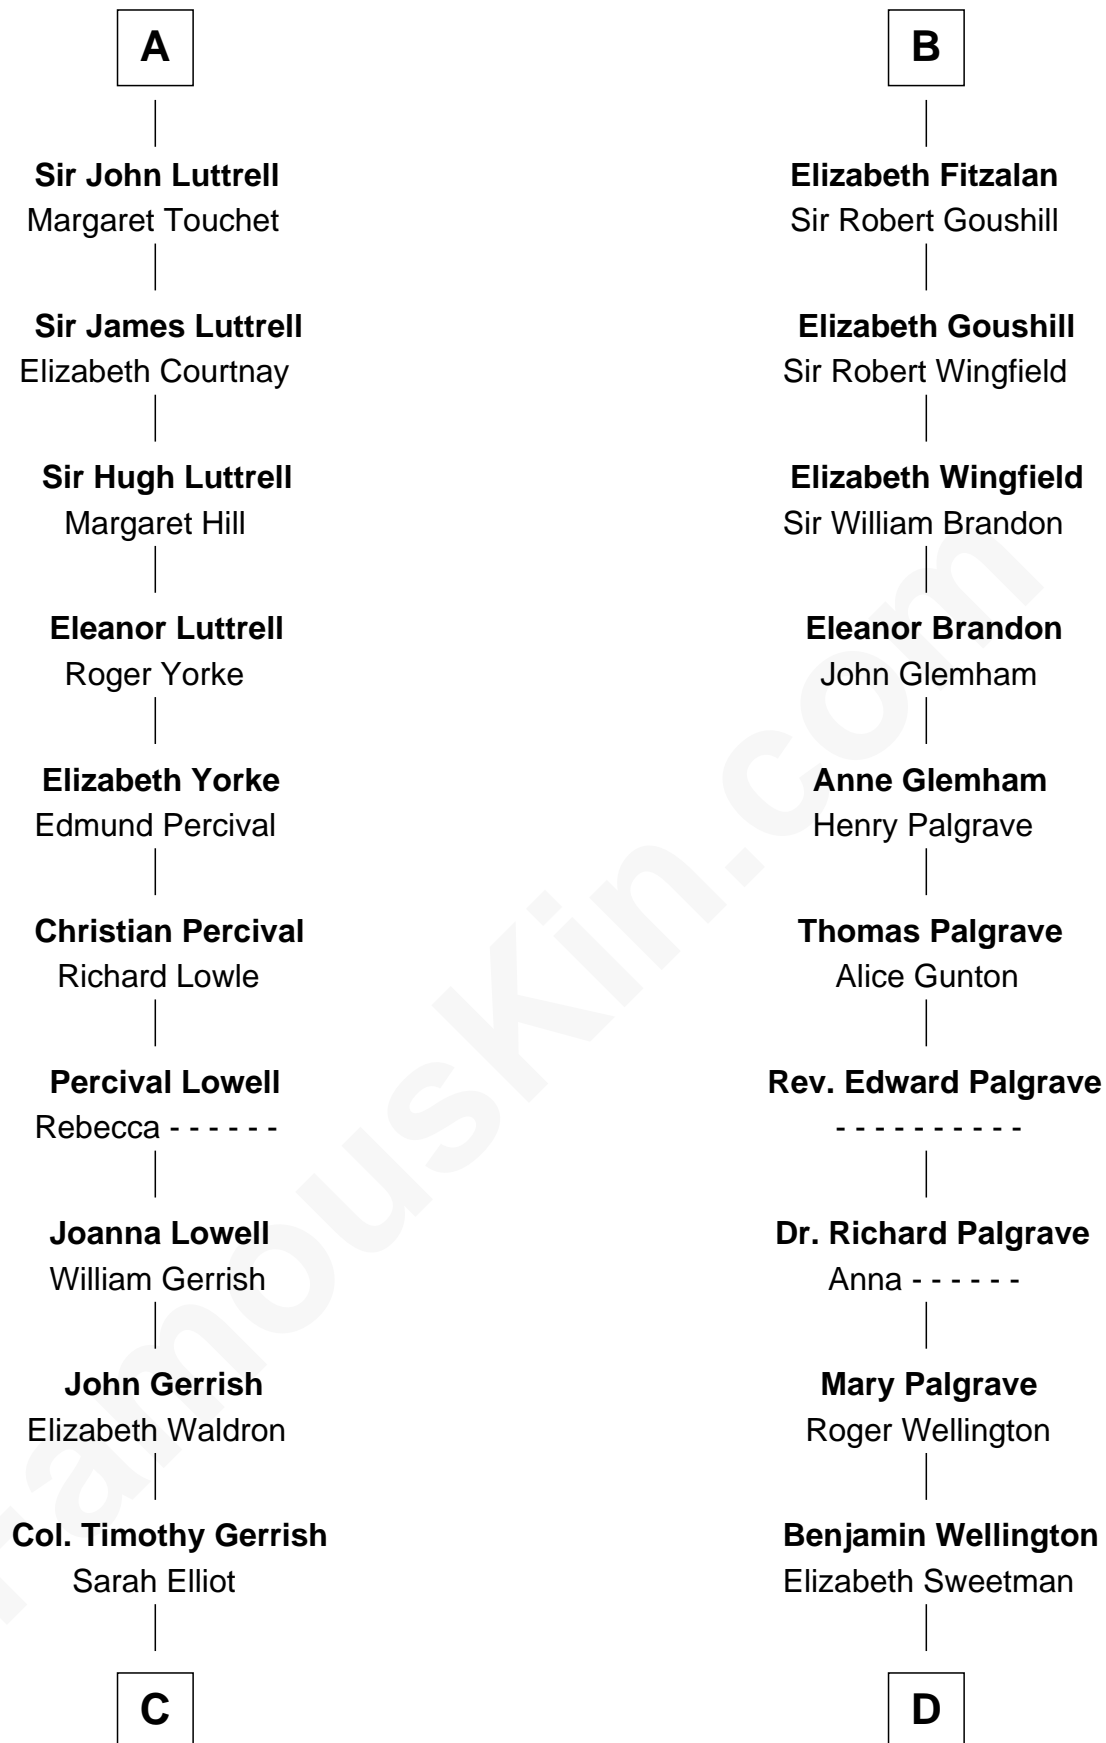

FamousKin.com Relationship Chart of

Ichabod Goodwin

27th Governor of New Hampshire

19th cousin 2 times removed of

Shubael D. Childs

Founder of S.D. Childs & Company

C

Col. Joseph Gerrish

Anna Thompson

Anna Thompson Gerrish

Samuel Goodwin

Ichabod Goodwin

27th Governor of New Hampshire

D

Elizabeth Wellington

John Fay