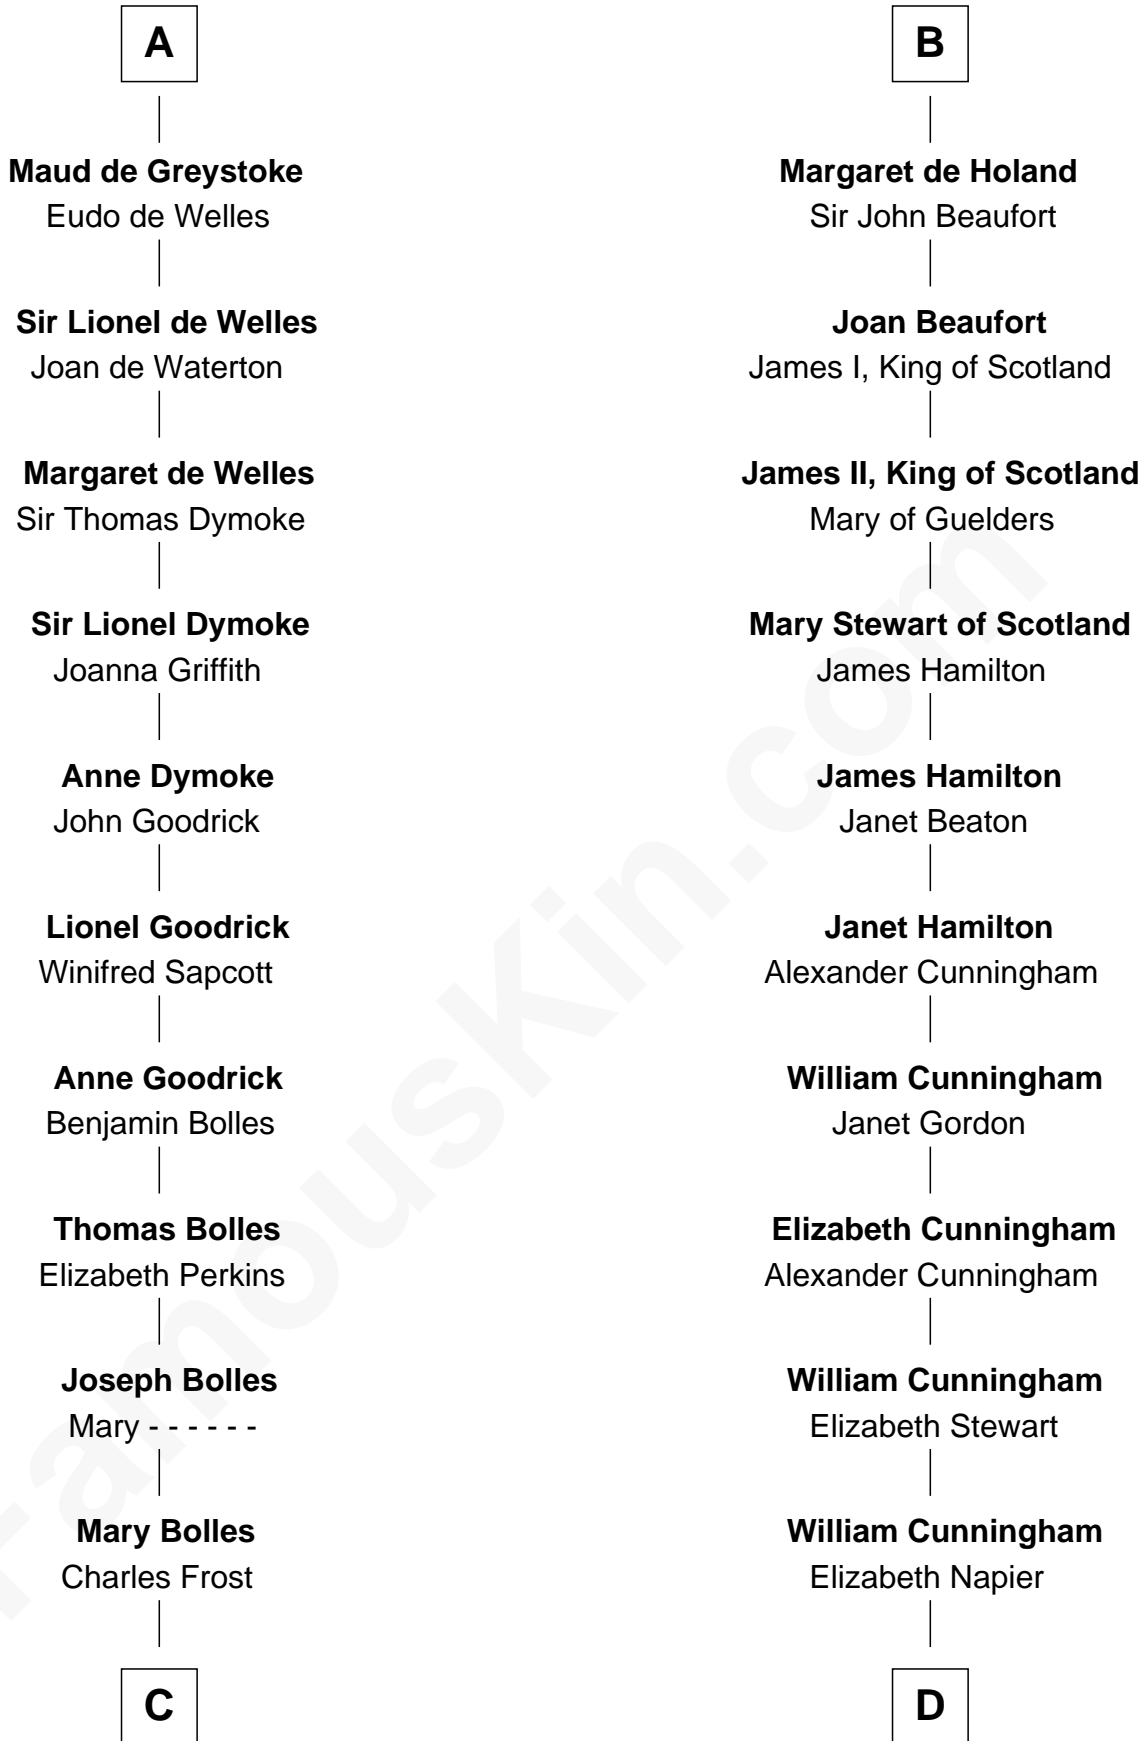

# FamousKin.com Relationship Chart of

**Ichabod Goodwin**

*27th Governor of New Hampshire*

21st cousin of

**Alexander Hamilton**

*1st U.S. Secretary of the Treasury*

**C**

**Mary Frost**

John Hill

**Elisha Hill**

Mary Plaisted

**Hannah Hill**

Dominicus Goodwin

**Samuel Goodwin**

Anna Thompson Gerrish

**Ichabod Goodwin**