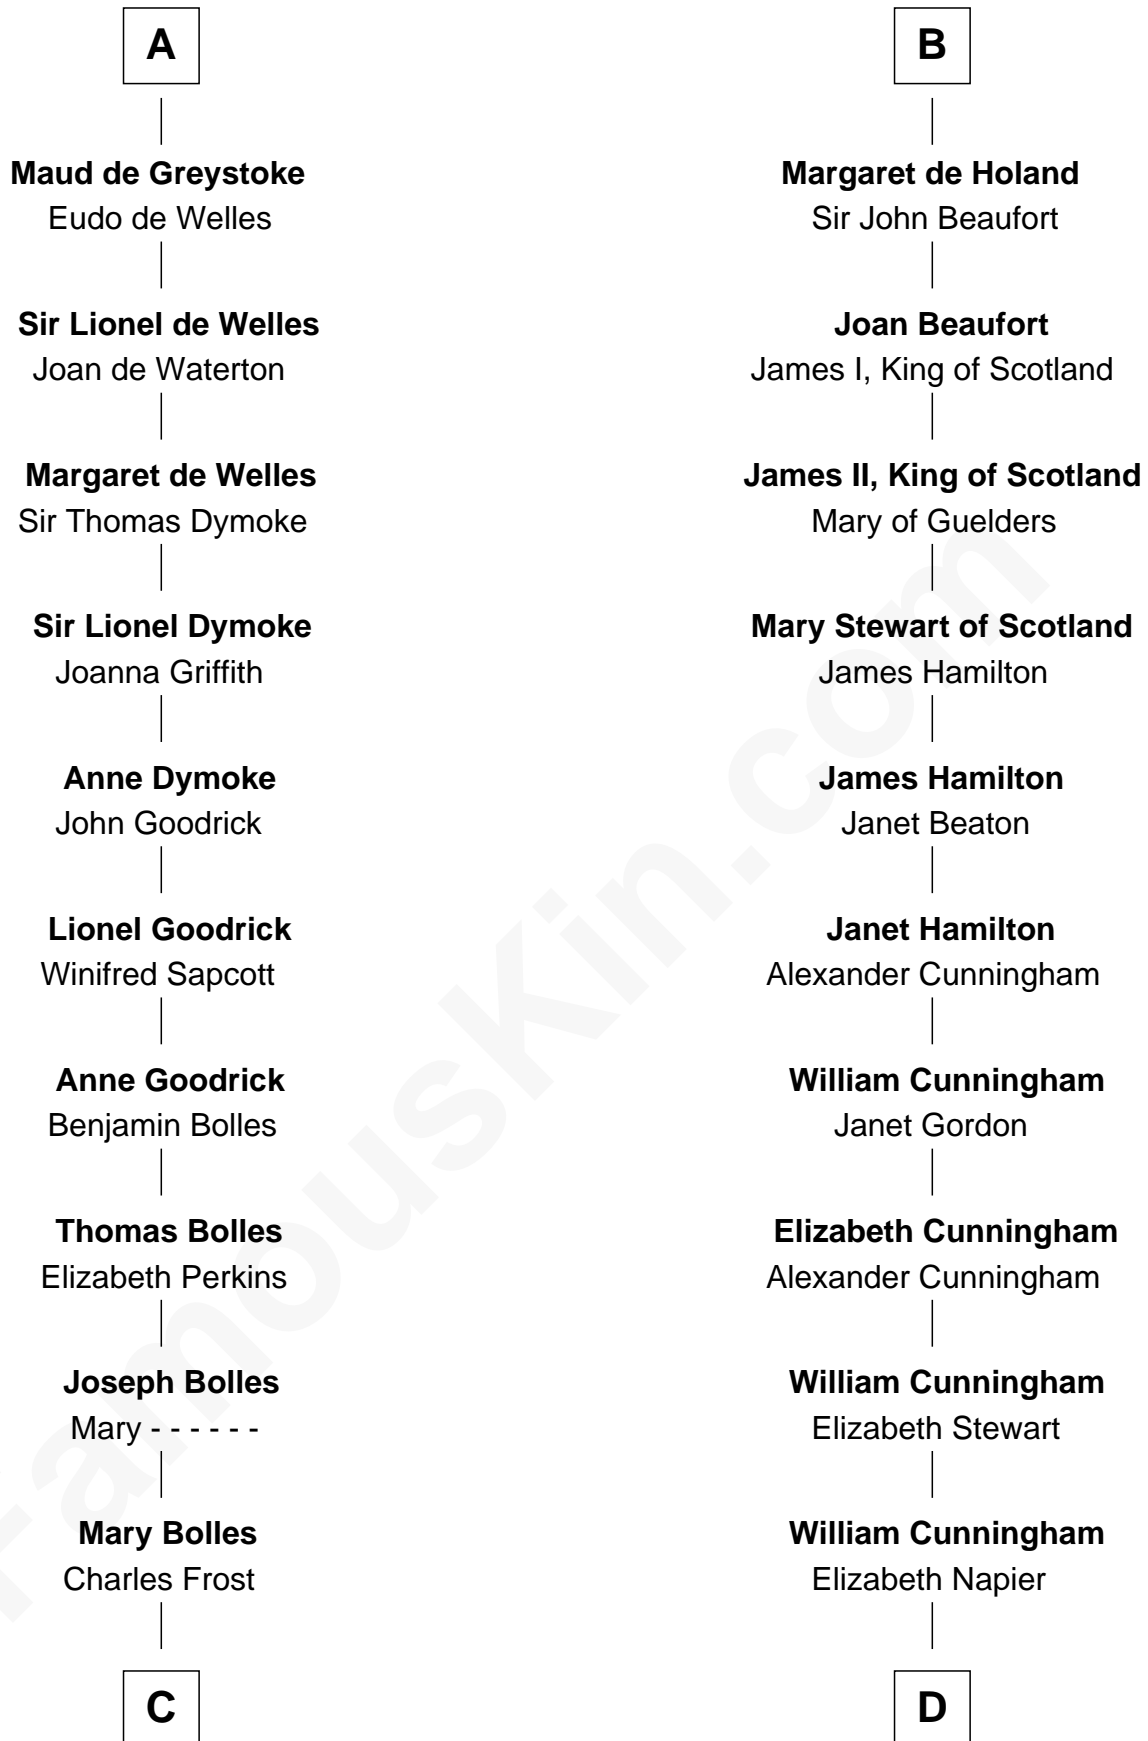

FamousKin.com Relationship Chart of

Ichabod Goodwin

27th Governor of New Hampshire

21st cousin of

Alexander Hamilton

1st U.S. Secretary of the Treasury

C

Mary Frost

John Hill

Elisha Hill

Mary Plaisted

Hannah Hill

Dominicus Goodwin

Samuel Goodwin

Anna Thompson Gerrish

Ichabod Goodwin