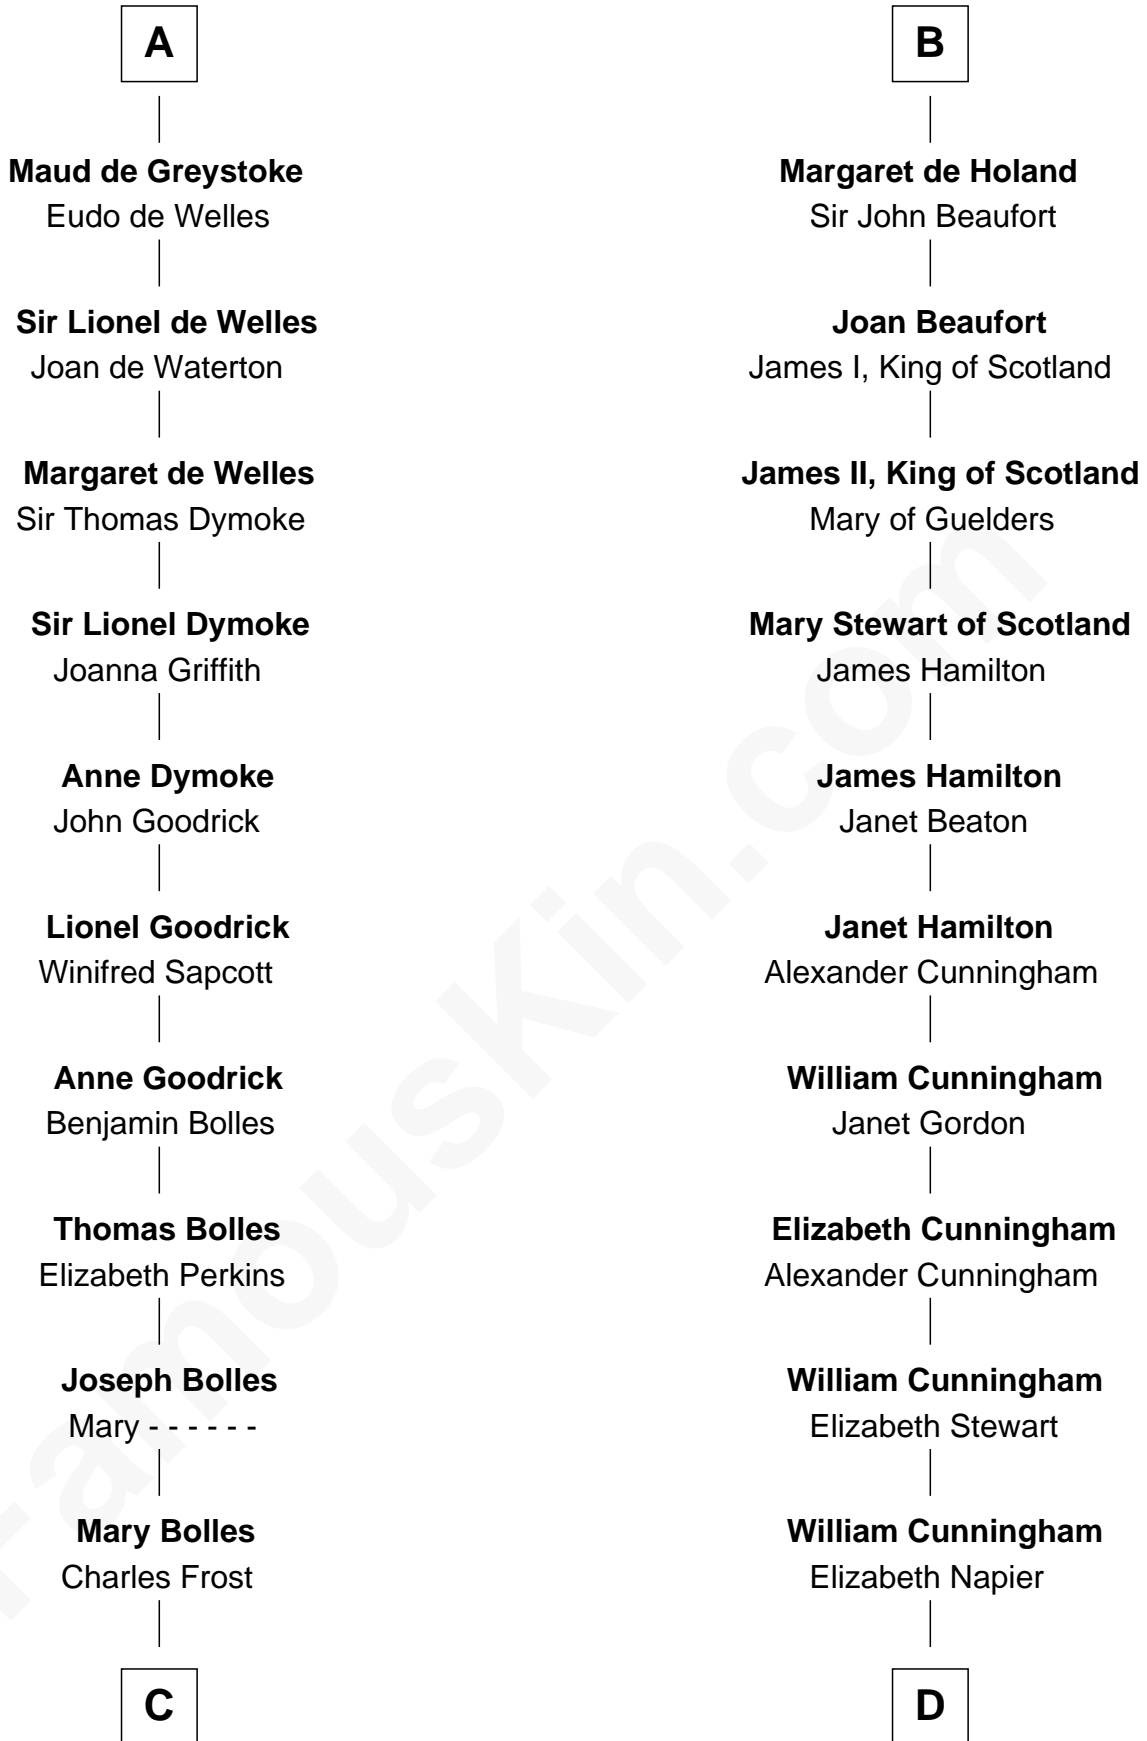

# FamousKin.com Relationship Chart of

**Ichabod Goodwin**

*27th Governor of New Hampshire*

21st cousin of

**Alexander Hamilton**

*1st U.S. Secretary of the Treasury*

**Waleran de Newburgh**

Alice de Harcourt

**C**

**Mary Frost**

John Hill

**Elisha Hill**

Mary Plaisted

**Hannah Hill**

Dominicus Goodwin

**Samuel Goodwin**

Anna Thompson Gerrish

**Ichabod Goodwin**

*27th Governor of New Hampshire*

**D**

**Alexander Cunningham**

Janet Cunningham

**Rebecca Cunningham**

John Hamilton