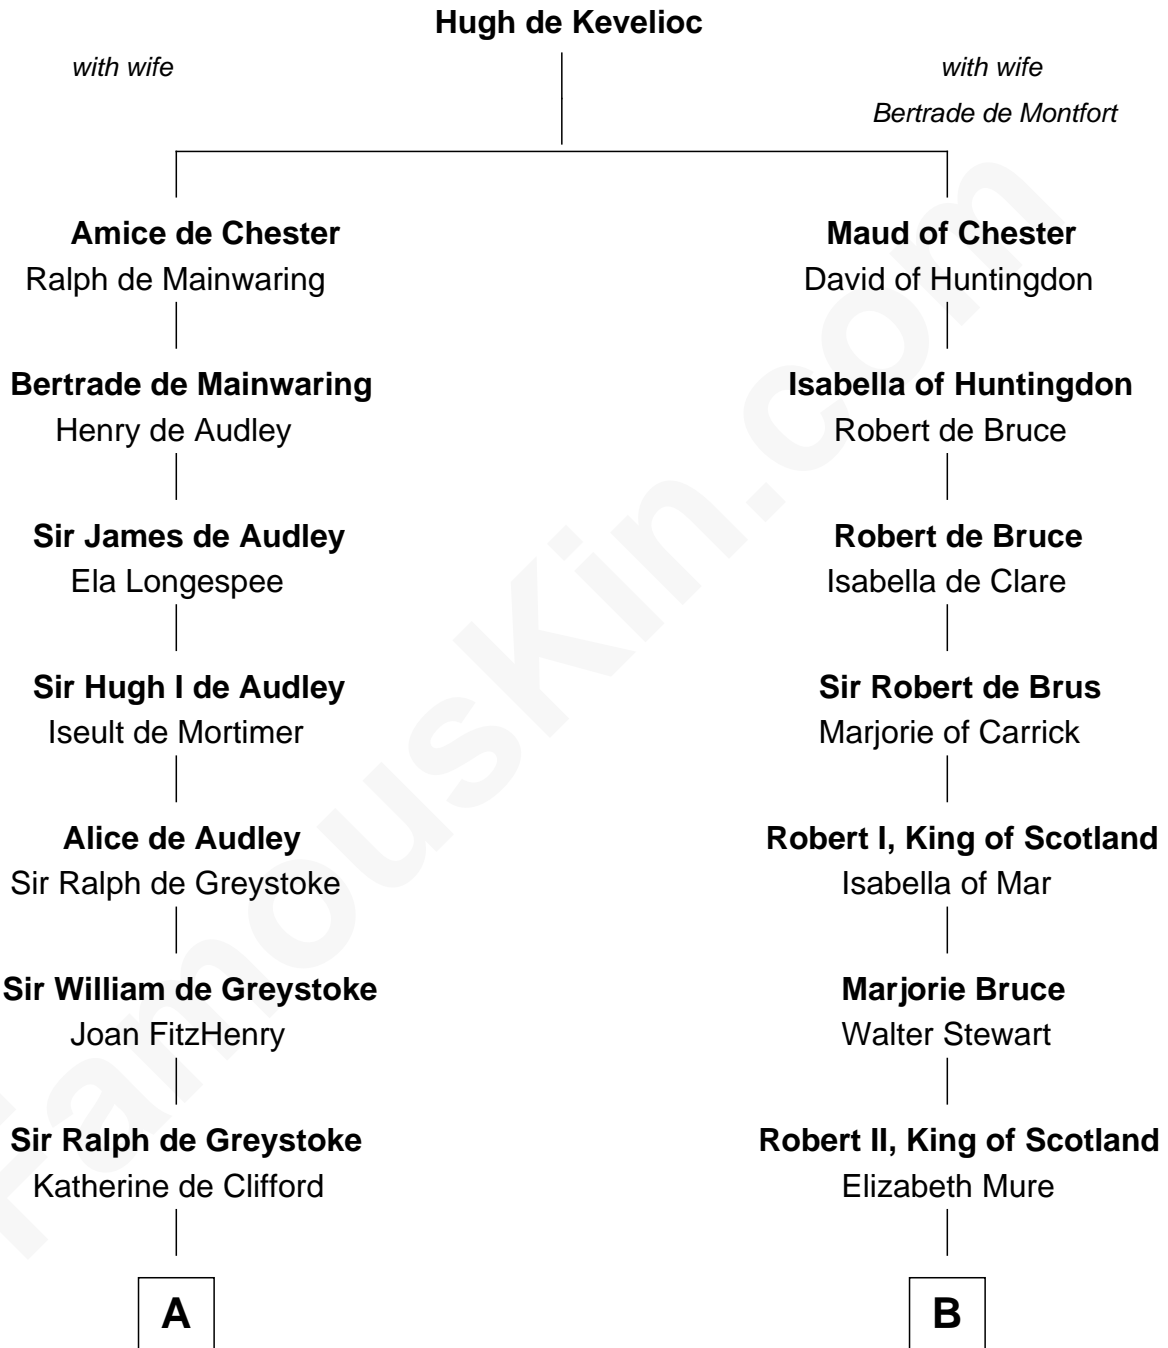

**FamousKin.com**  
**Relationship Chart of**

**Ichabod Goodwin**

*27th Governor of New Hampshire*

**21st cousin of**

**Alexander Hamilton**

*1st U.S. Secretary of the Treasury*

**C**

**Mary Frost**

John Hill

**Elisha Hill**

Mary Plaisted

**Hannah Hill**

Dominicus Goodwin

**Samuel Goodwin**

Anna Thompson Gerrish

**Ichabod Goodwin**