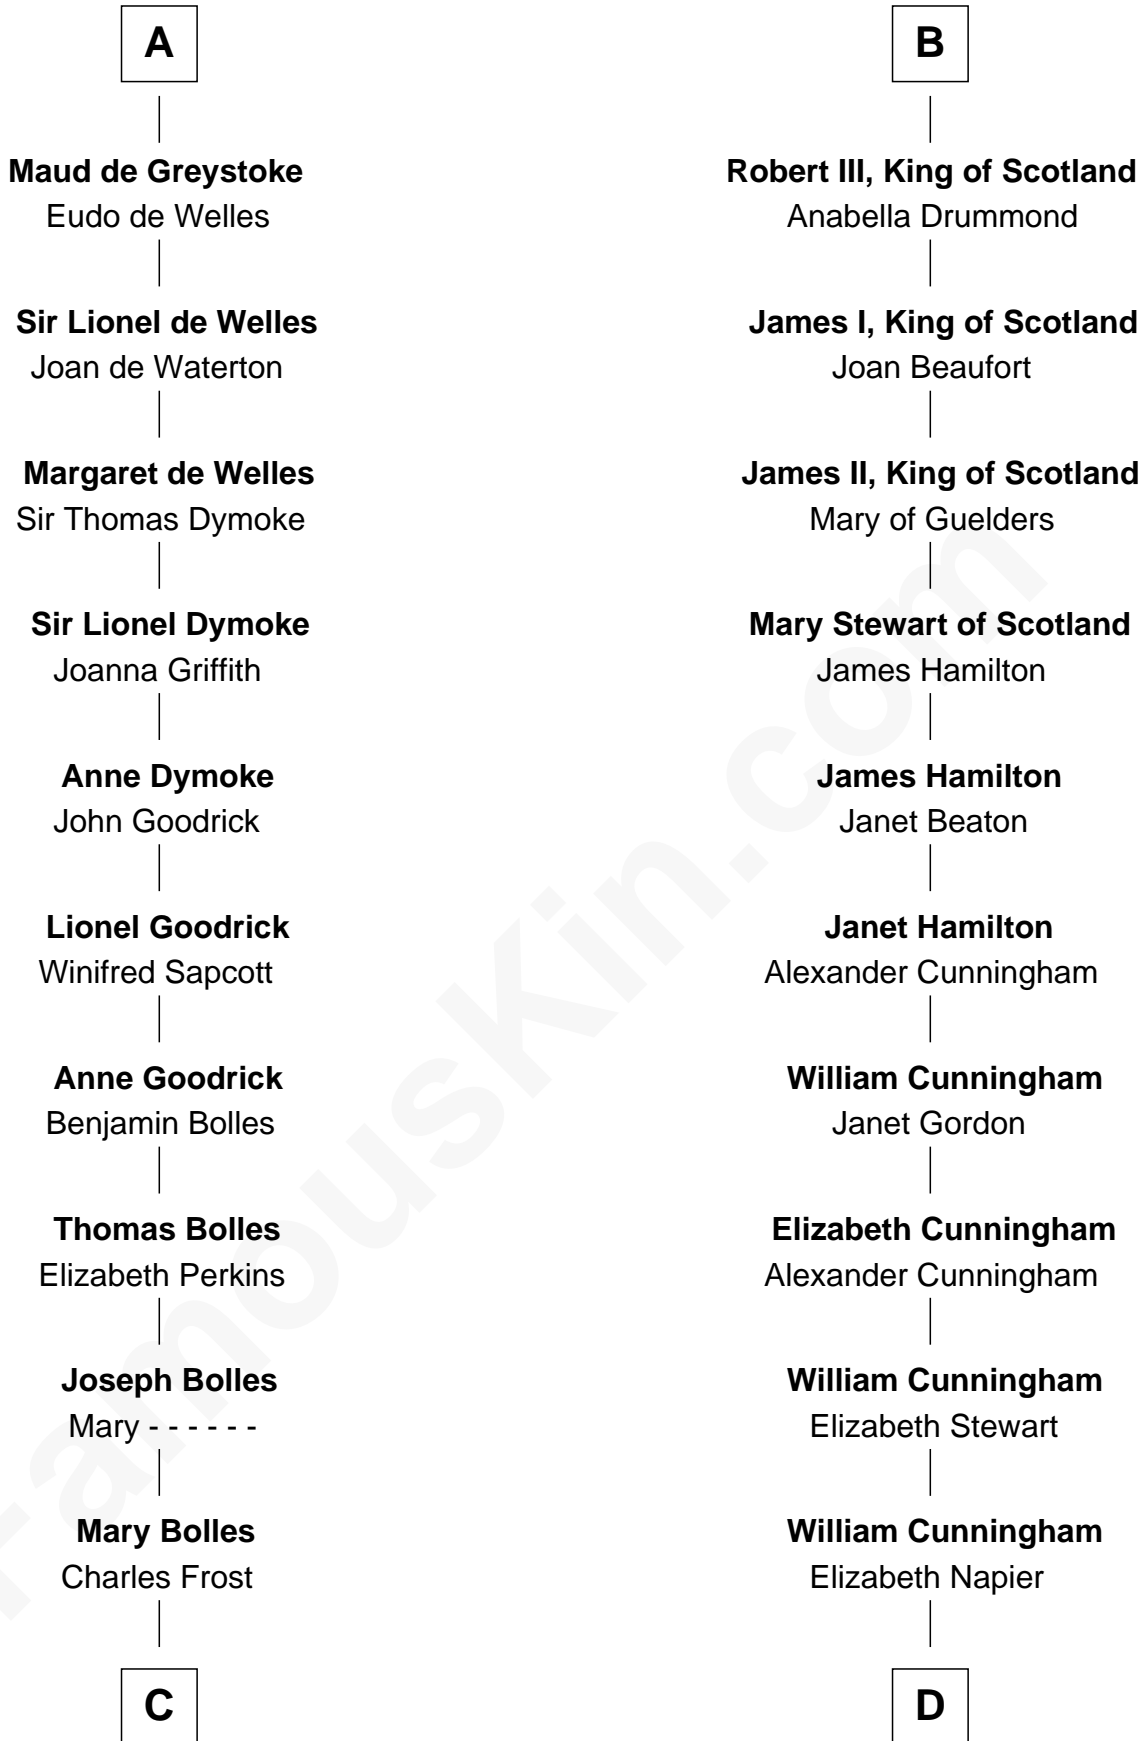

# FamousKin.com Relationship Chart of

**Ichabod Goodwin**

*27th Governor of New Hampshire*

21st cousin of

**Alexander Hamilton**

*1st U.S. Secretary of the Treasury*

**Bertrade de Montfort**

Hugh de Kevelioc

**C**

**Mary Frost**

John Hill

**Elisha Hill**

Mary Plaisted

**Hannah Hill**

Dominicus Goodwin

**Samuel Goodwin**

Anna Thompson Gerrish

**Ichabod Goodwin**

*27th Governor of New Hampshire*

**D**

**Alexander Cunningham**

Janet Cunningham

**Rebecca Cunningham**

John Hamilton