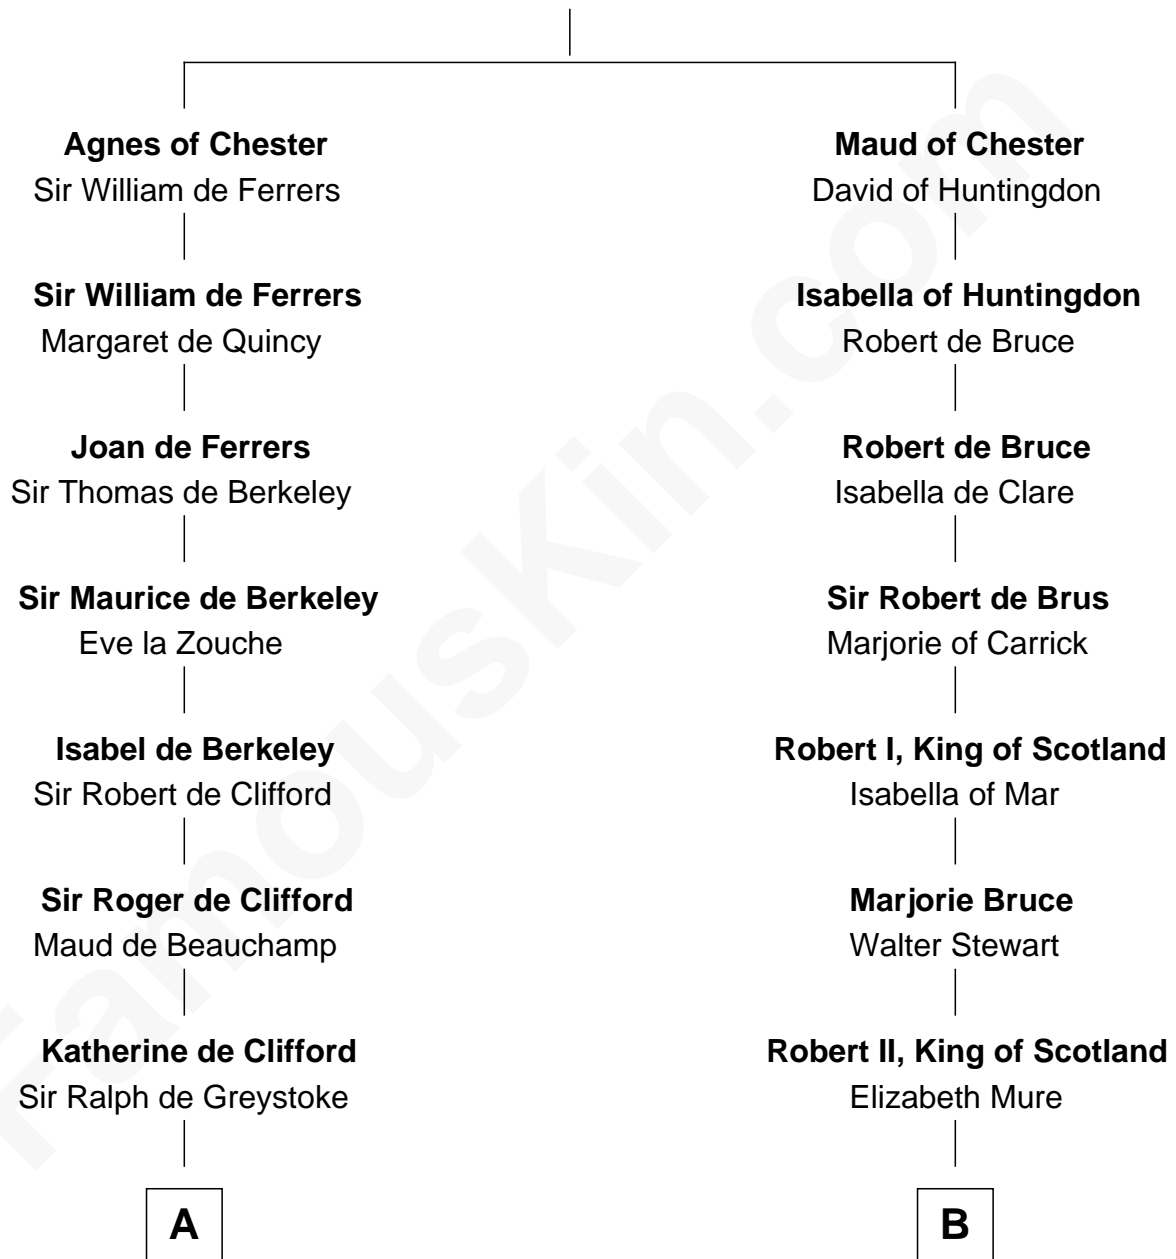

# FamousKin.com Relationship Chart of

**Ichabod Goodwin**

*27th Governor of New Hampshire*

21st cousin of

**Alexander Hamilton**

*1st U.S. Secretary of the Treasury*

**Bertrade de Montfort**

Hugh de Kevelioc

**C**

**Mary Frost**

John Hill

**Elisha Hill**

Mary Plaisted

**Hannah Hill**

Dominicus Goodwin

**Samuel Goodwin**

Anna Thompson Gerrish

**Ichabod Goodwin**

*27th Governor of New Hampshire*

**D**

**Alexander Cunningham**

Janet Cunningham

**Rebecca Cunningham**

John Hamilton