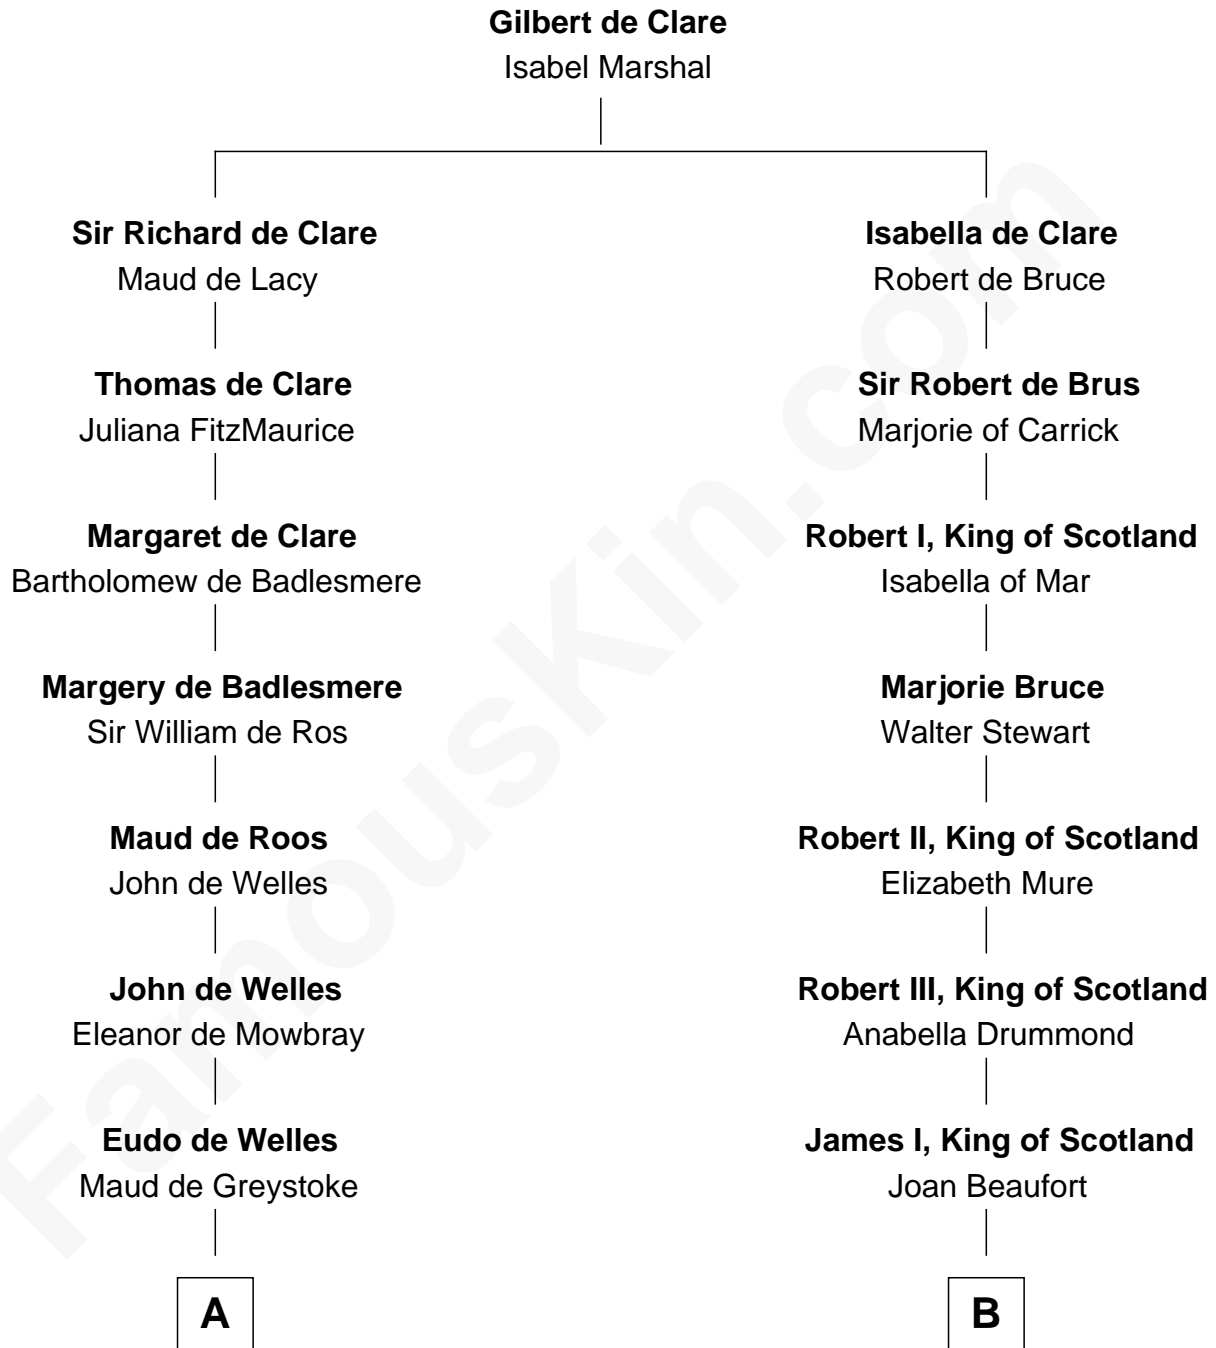

# FamousKin.com Relationship Chart of

**Ichabod Goodwin**

*27th Governor of New Hampshire*

19th cousin 1 time removed of

**Alexander Hamilton**

*1st U.S. Secretary of the Treasury*

**C**

**Elisha Hill**

Mary Plaisted

**Hannah Hill**

Dominicus Goodwin

**Samuel Goodwin**

Anna Thompson Gerrish

**Ichabod Goodwin**

*27th Governor of New Hampshire*

**D**