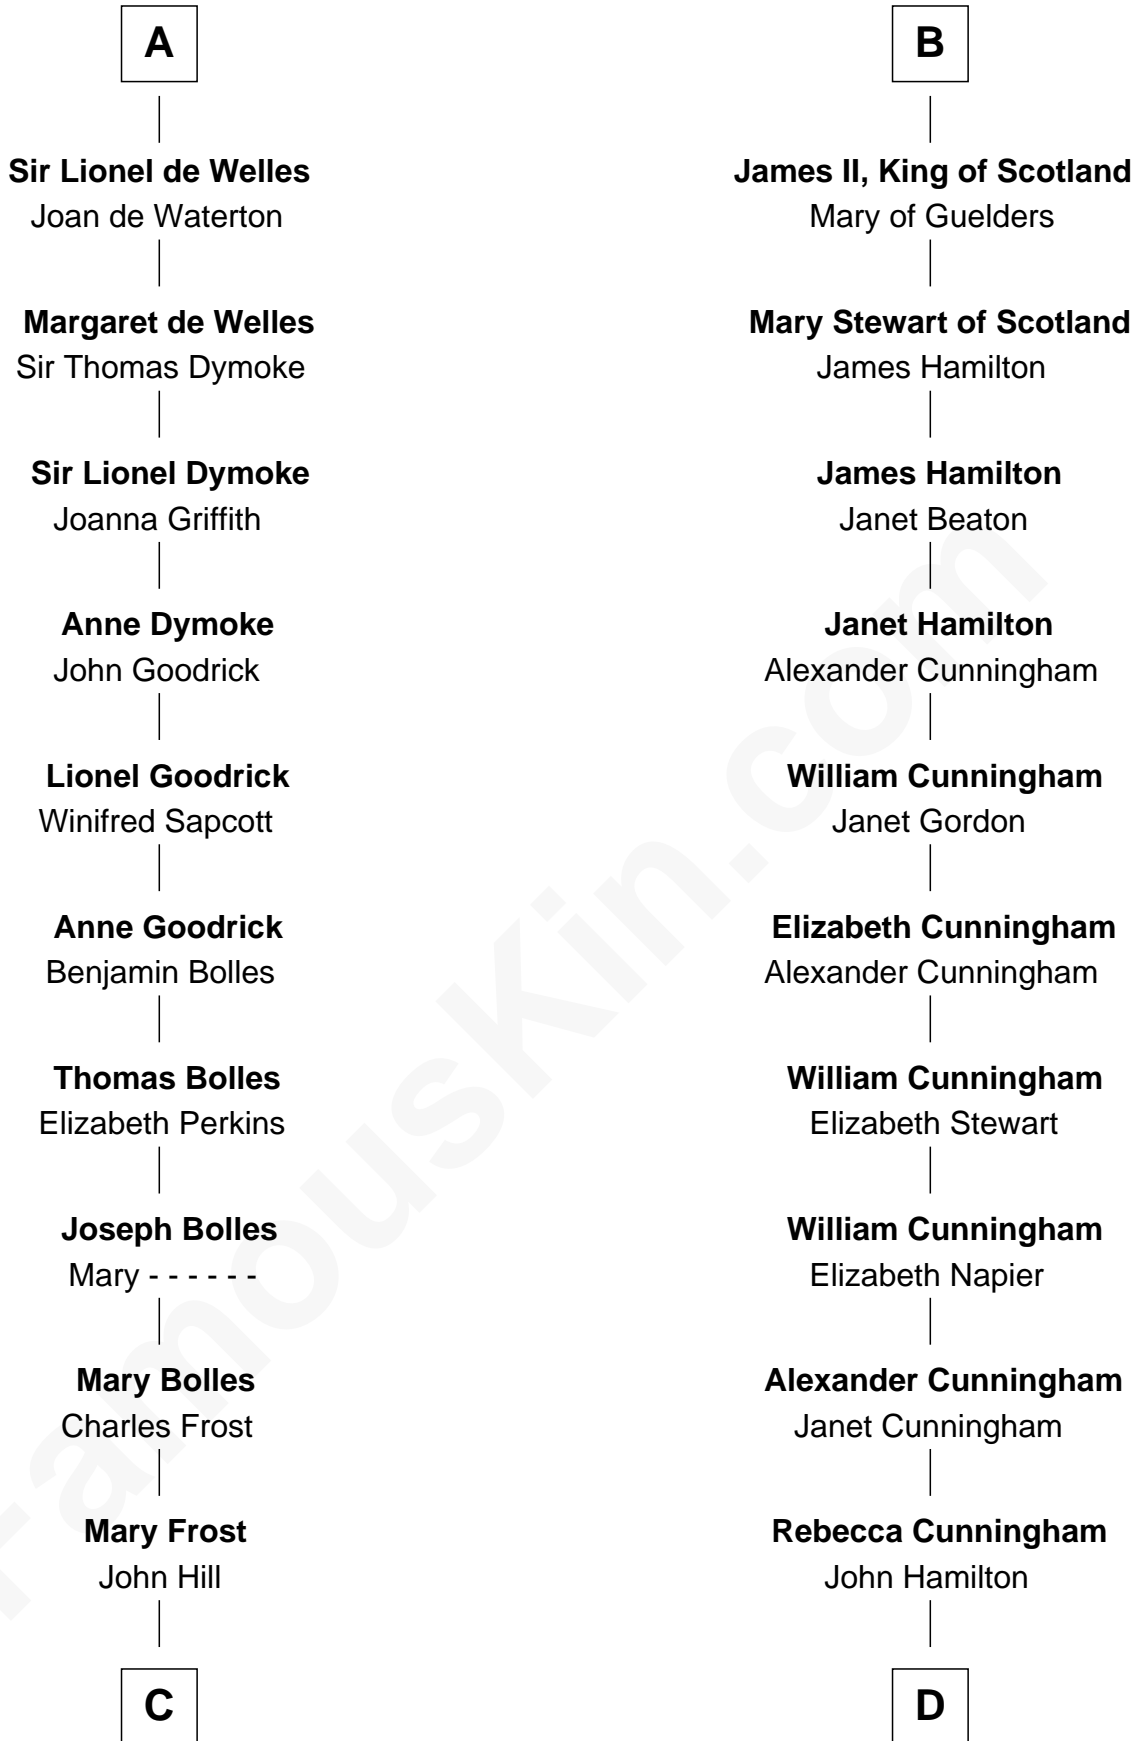

# FamousKin.com Relationship Chart of

**Ichabod Goodwin**

*27th Governor of New Hampshire*

19th cousin 1 time removed of

**Alexander Hamilton**

*1st U.S. Secretary of the Treasury*

**C**

**Elisha Hill**

Mary Plaisted

**Hannah Hill**

Dominicus Goodwin

**Samuel Goodwin**

Anna Thompson Gerrish

**Ichabod Goodwin**

*27th Governor of New Hampshire*

**D**

**Alexander Hamilton**

Elizabeth Pollock

**James A. Hamilton**

Rachel Fawcett

**Alexander Hamilton**

*1st U.S. Secretary of the Treasury*

FamousKin.com