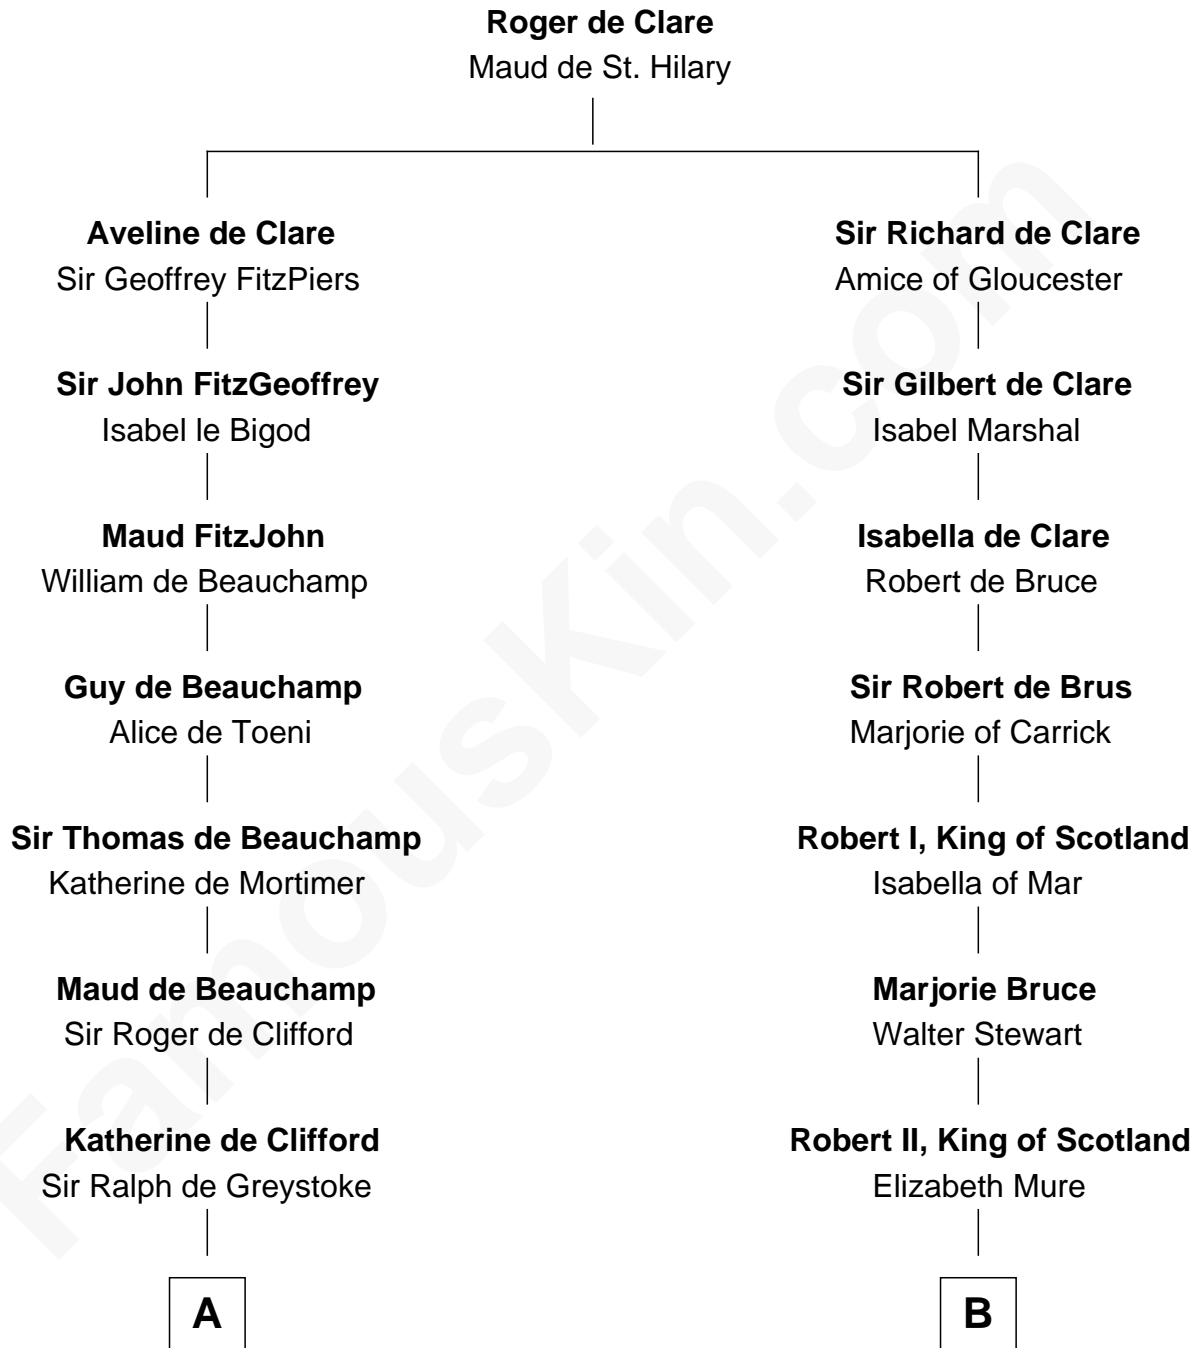

# FamousKin.com Relationship Chart of

**Ichabod Goodwin**

*27th Governor of New Hampshire*

21st cousin of

**Alexander Hamilton**

*1st U.S. Secretary of the Treasury*

**C**

**Mary Frost**

John Hill

**Elisha Hill**

Mary Plaisted

**Hannah Hill**

Dominicus Goodwin

**Samuel Goodwin**

Anna Thompson Gerrish

**Ichabod Goodwin**