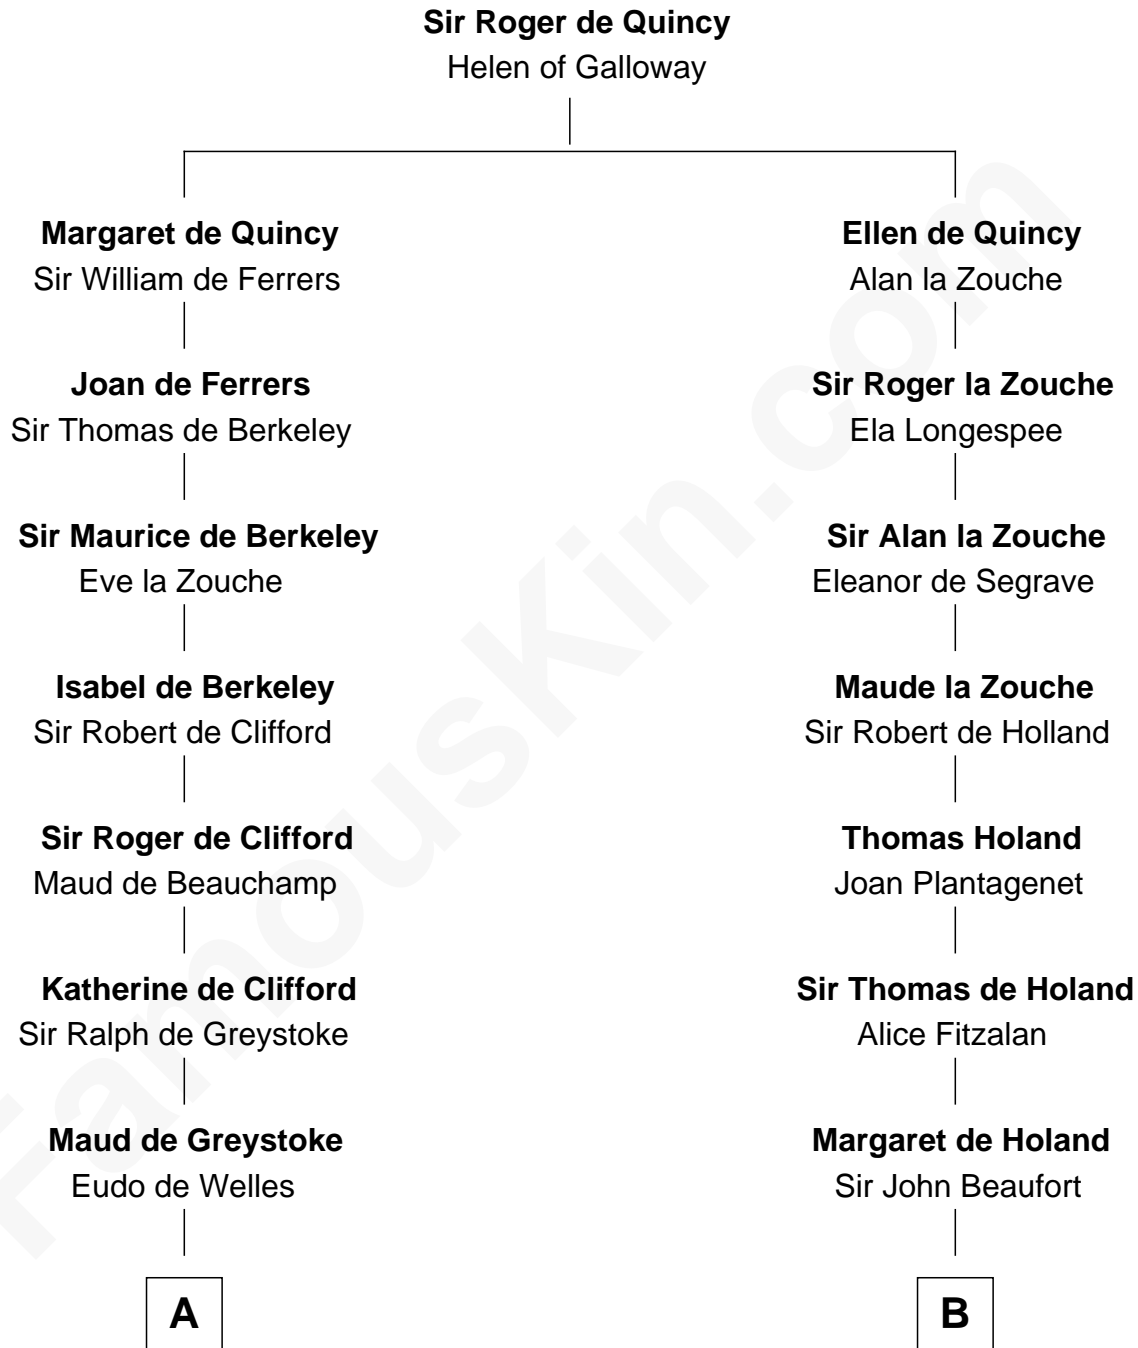

FamousKin.com Relationship Chart of

Ichabod Goodwin

27th Governor of New Hampshire

20th cousin of

Alexander Hamilton

1st U.S. Secretary of the Treasury

C

Elisha Hill

Mary Plaisted

Hannah Hill

Dominicus Goodwin

Samuel Goodwin

Anna Thompson Gerrish

Ichabod Goodwin

27th Governor of New Hampshire

D