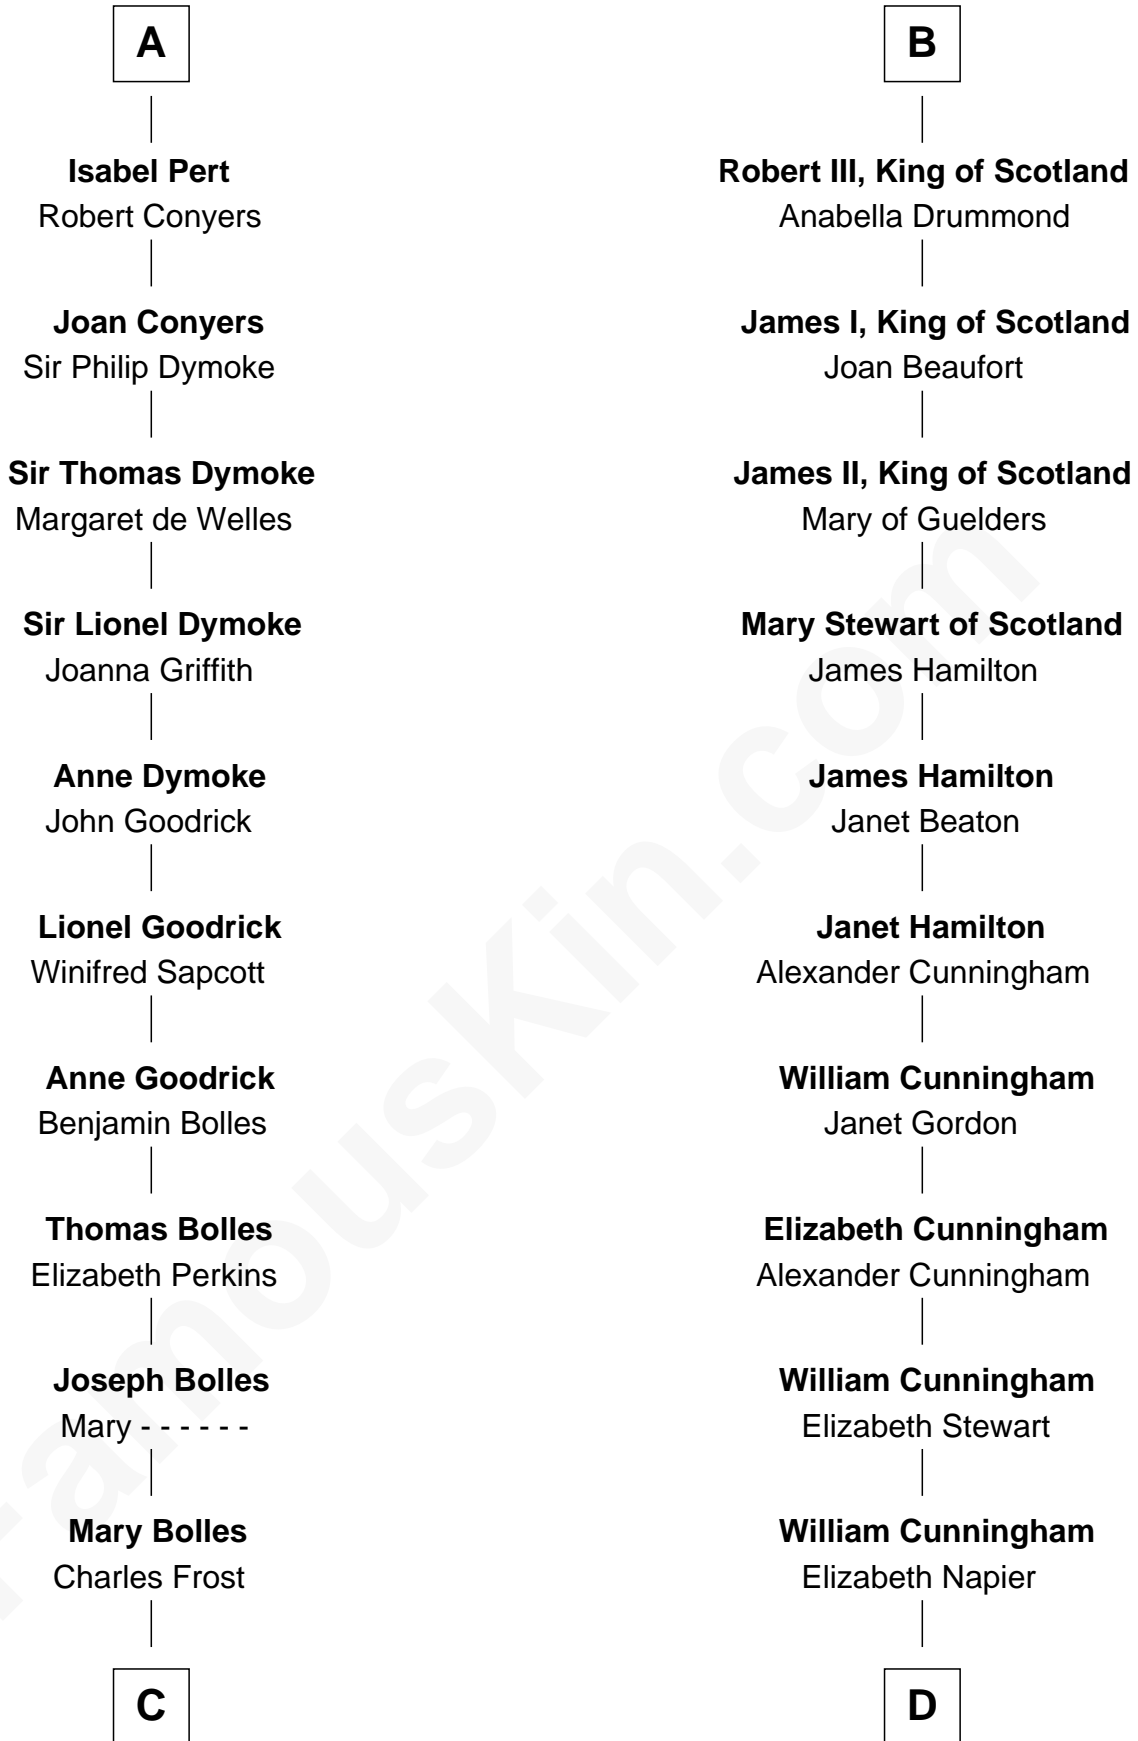

## Relationship Chart of

**Ichabod Goodwin**

*27th Governor of New Hampshire*

21st cousin of

**Alexander Hamilton**

*1st U.S. Secretary of the Treasury*

**C**

**Mary Frost**

John Hill

**Elisha Hill**

Mary Plaisted

**Hannah Hill**

Dominicus Goodwin

**Samuel Goodwin**

Anna Thompson Gerrish

**Ichabod Goodwin**