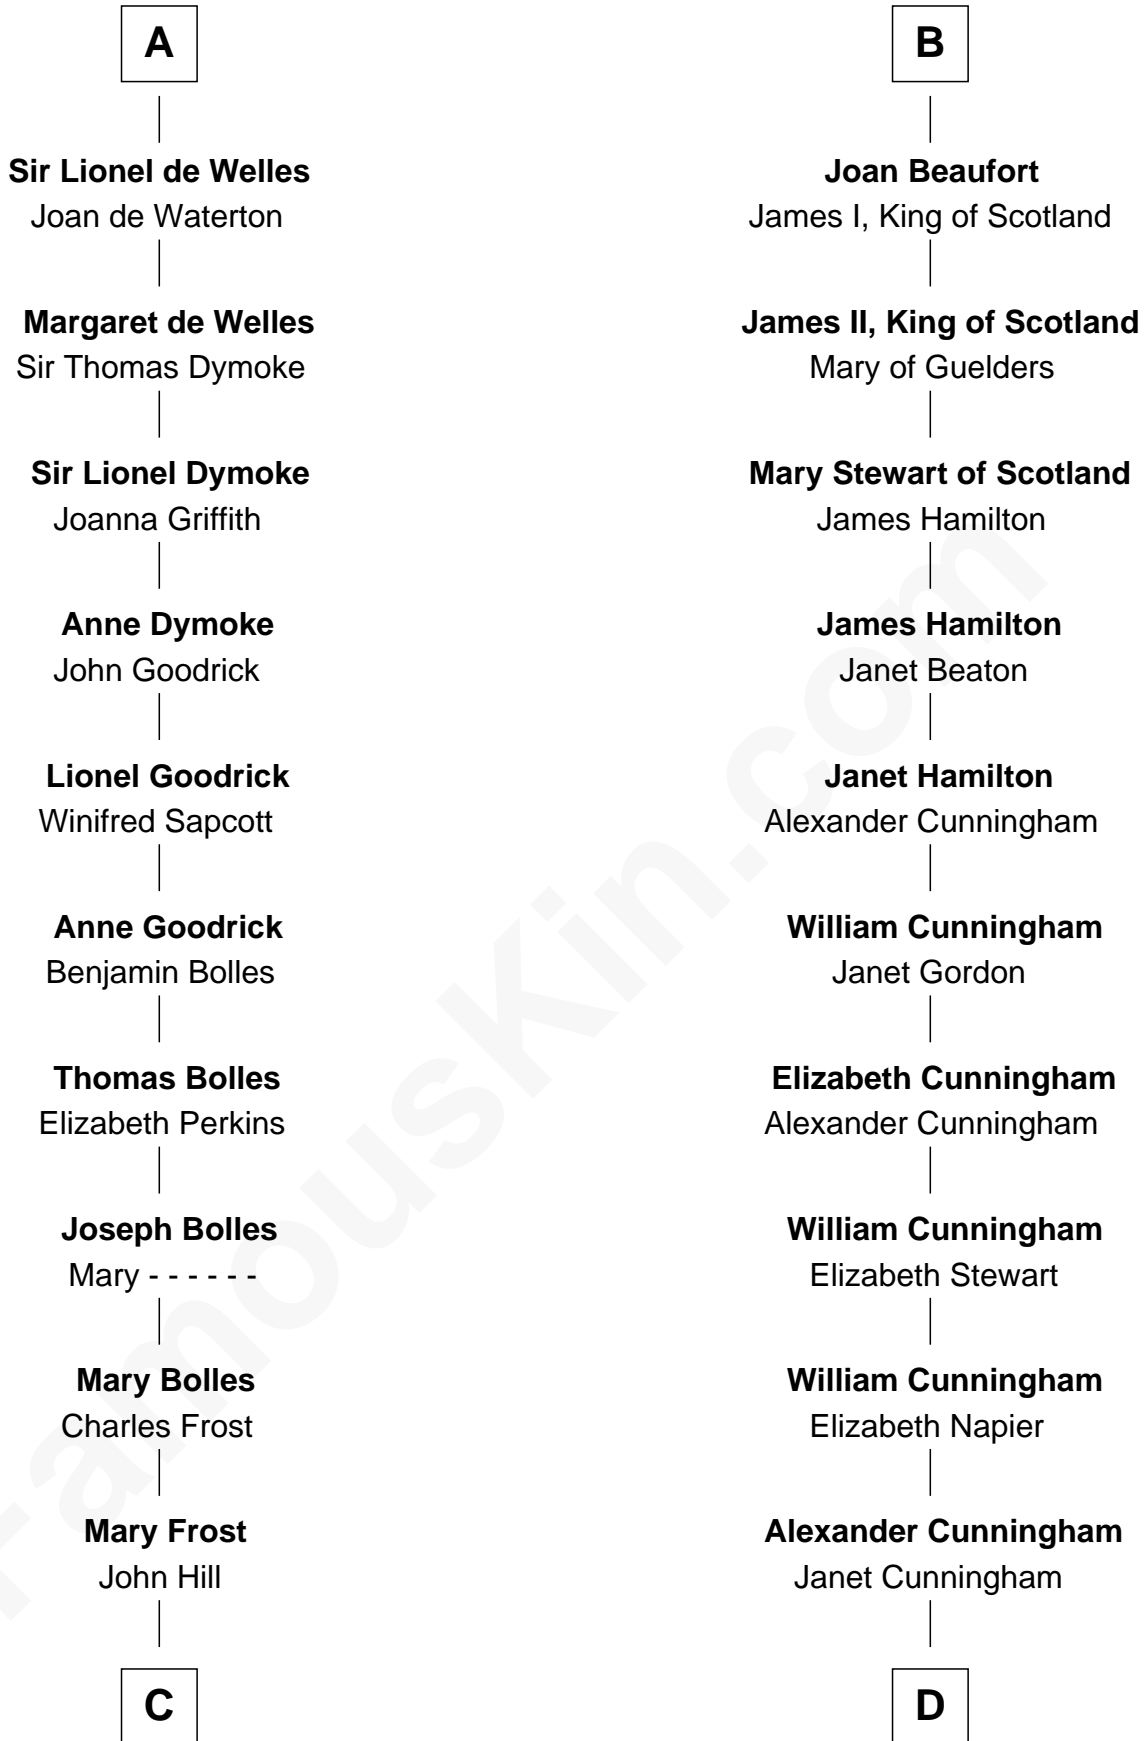

FamousKin.com Relationship Chart of

Ichabod Goodwin

27th Governor of New Hampshire

20th cousin of

Alexander Hamilton

1st U.S. Secretary of the Treasury

Sir William Longespee

Ela of Salisbury

C

Elisha Hill

Mary Plaisted

Hannah Hill

Dominicus Goodwin

Samuel Goodwin

Anna Thompson Gerrish

Ichabod Goodwin

27th Governor of New Hampshire

D

Rebecca Cunningham

John Hamilton

Alexander Hamilton

Elizabeth Pollock

James A. Hamilton

Rachel Fawcett