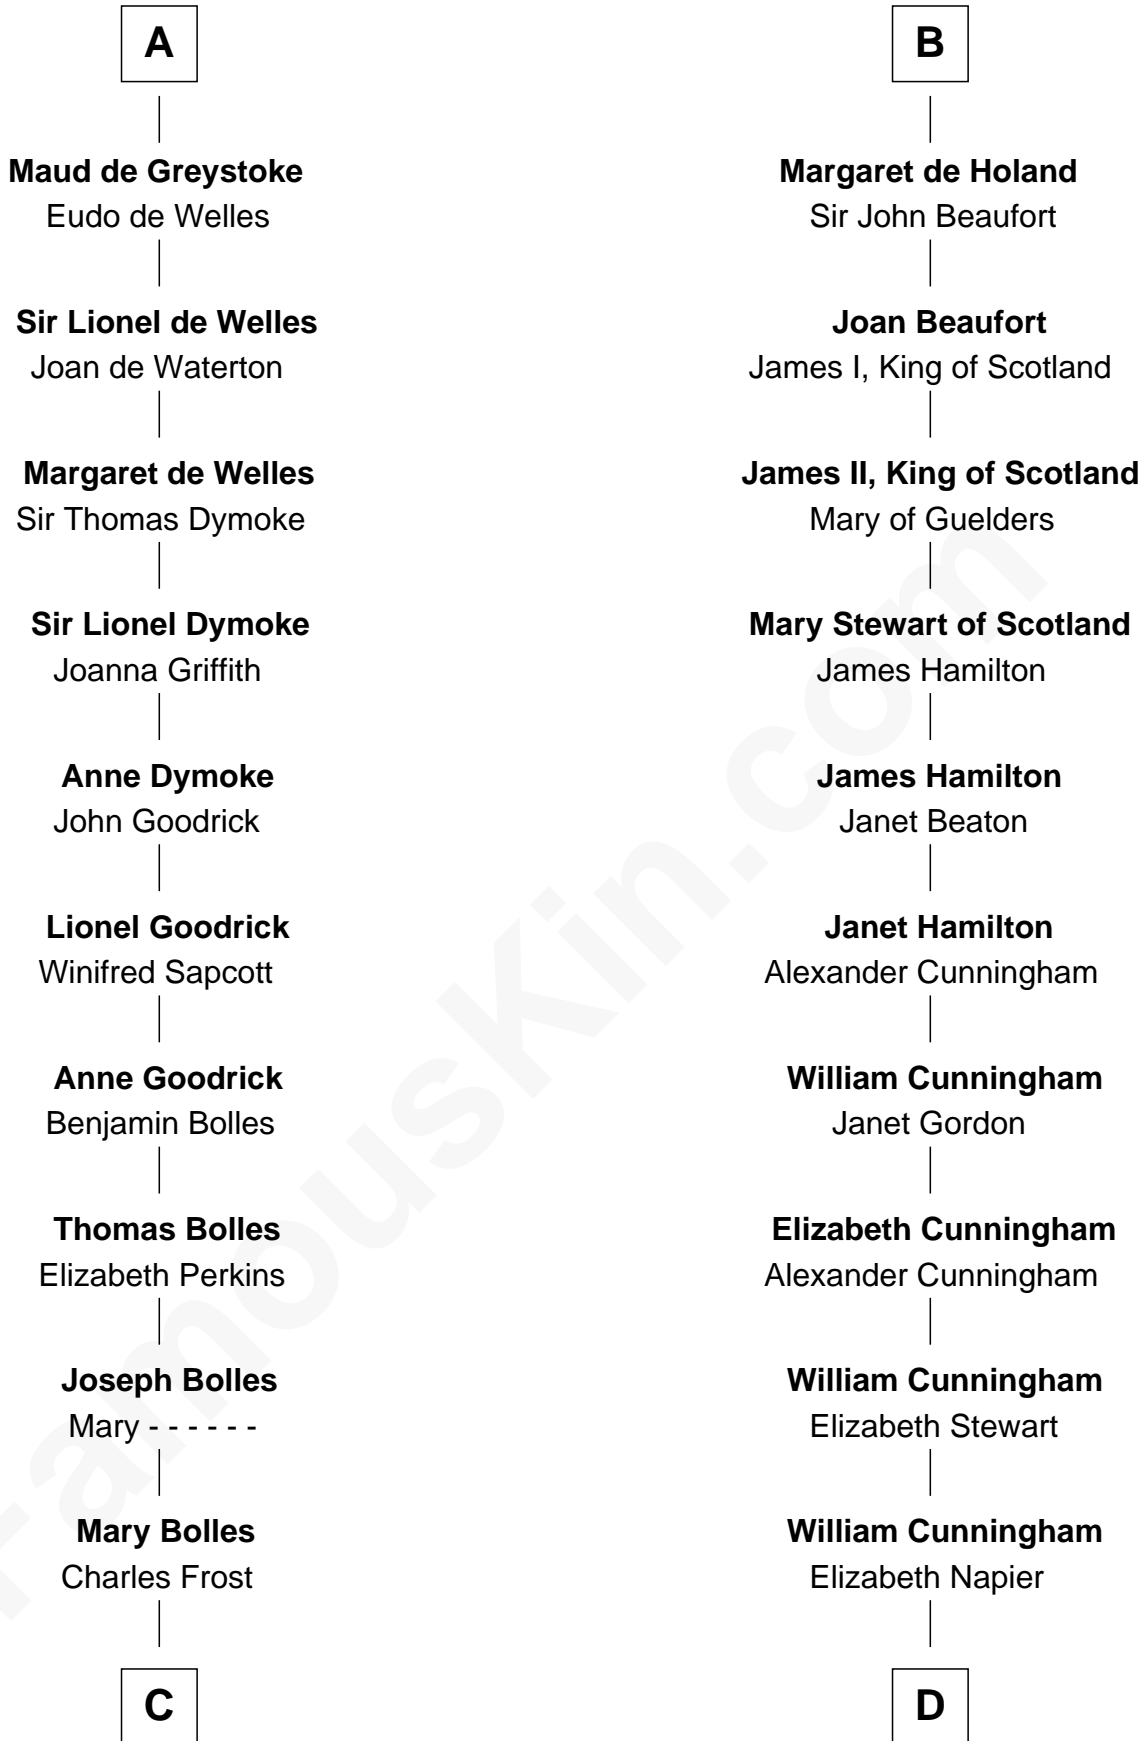

# FamousKin.com Relationship Chart of

**Ichabod Goodwin**

*27th Governor of New Hampshire*

21st cousin of

**Alexander Hamilton**

*1st U.S. Secretary of the Treasury*

**Piers de Lutegareshale**

Maud de Mandeville

**C**

**Mary Frost**

John Hill

**Elisha Hill**

Mary Plaisted

**Hannah Hill**

Dominicus Goodwin

**Samuel Goodwin**

Anna Thompson Gerrish

**Ichabod Goodwin**

*27th Governor of New Hampshire*

**D**

**Alexander Cunningham**

Janet Cunningham

**Rebecca Cunningham**

John Hamilton