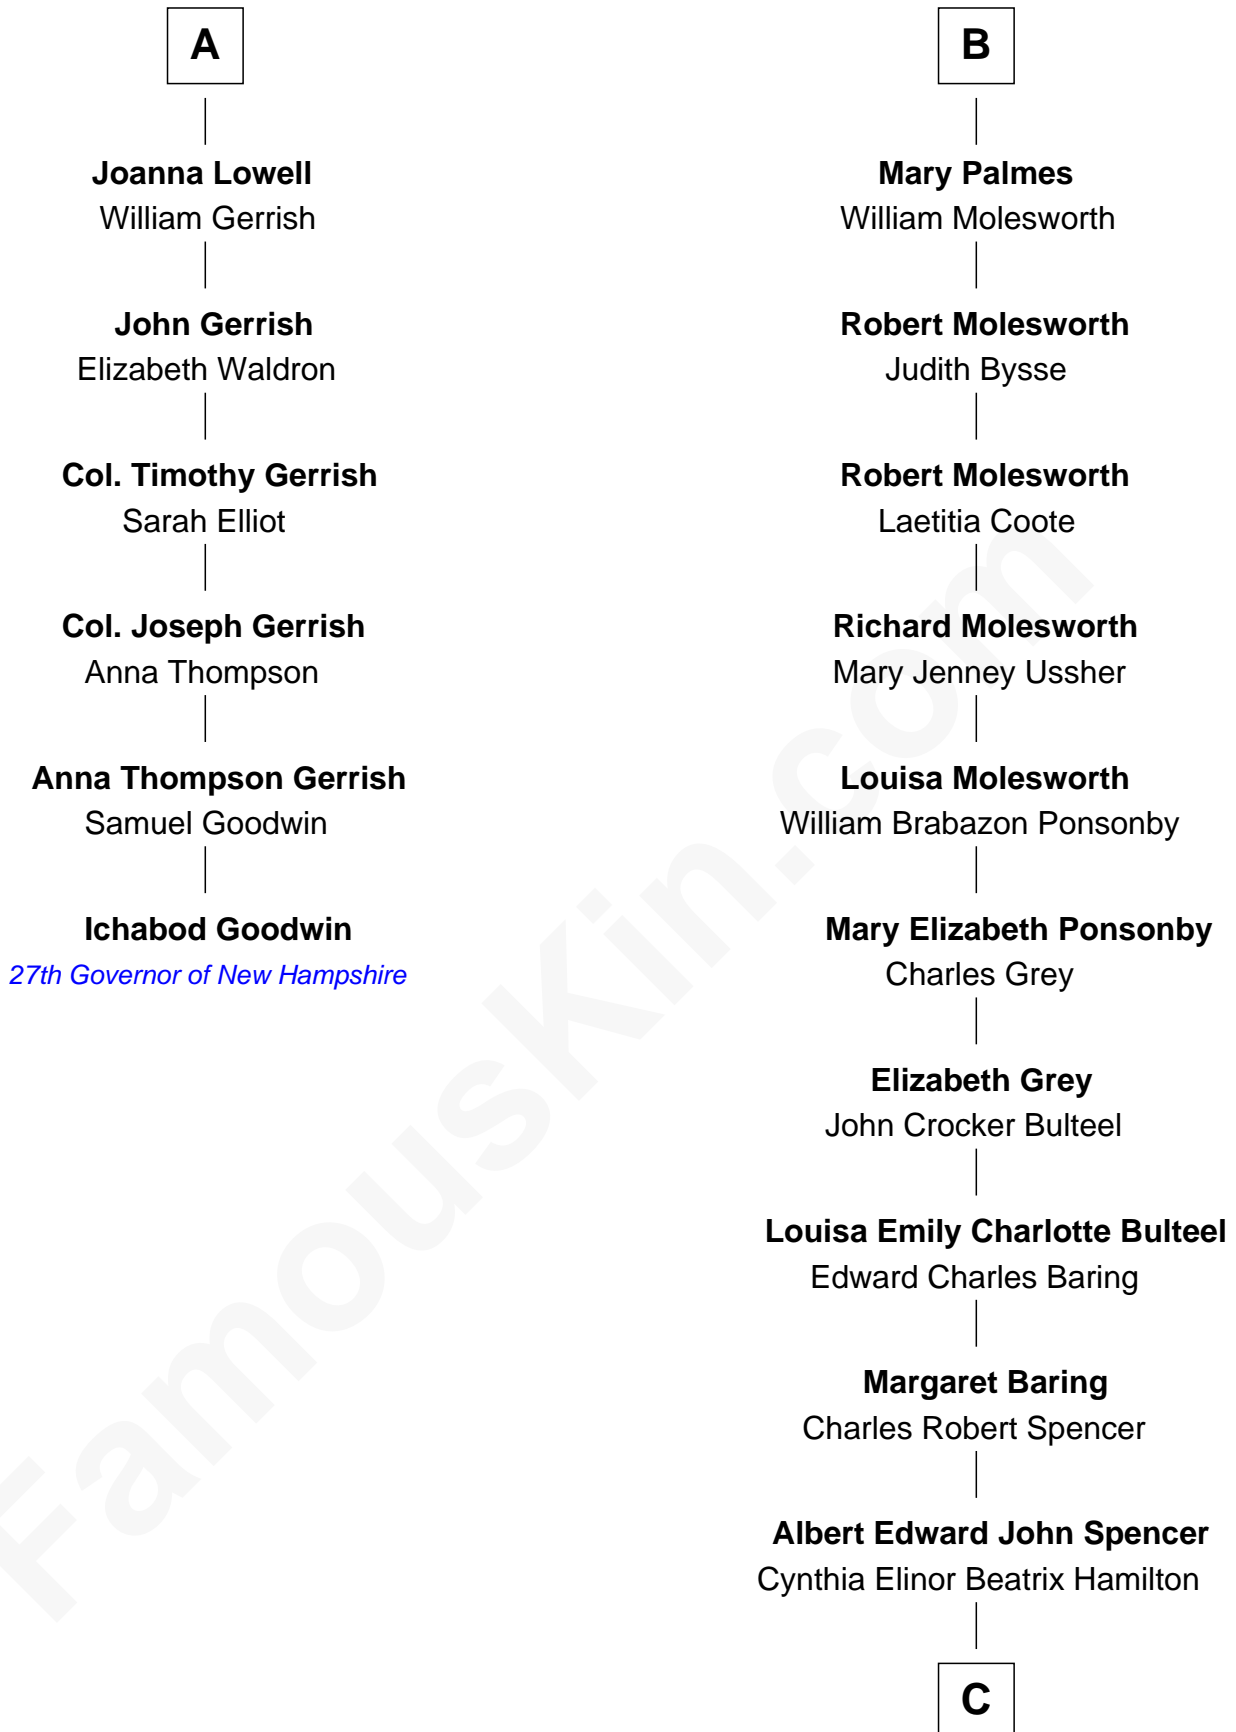

FamousKin.com Relationship Chart of

Ichabod Goodwin

27th Governor of New Hampshire

12th cousin 6 times removed of

Princess Diana

Princess of Wales

Sir Hugh Luttrell
Catherine de Beaumont

Sir John Luttrell
Margaret Touchet

Elizabeth Yorke
Edmund Percival

Anne Windsor
Sir Roger Corbet

Christian Percival
Richard Lowle

Margaret Corbet
Sir Francis Palmes

Percival Lowell
Rebecca - - - - -

Sir Francis Palmes
Mary Hadnall

A

B