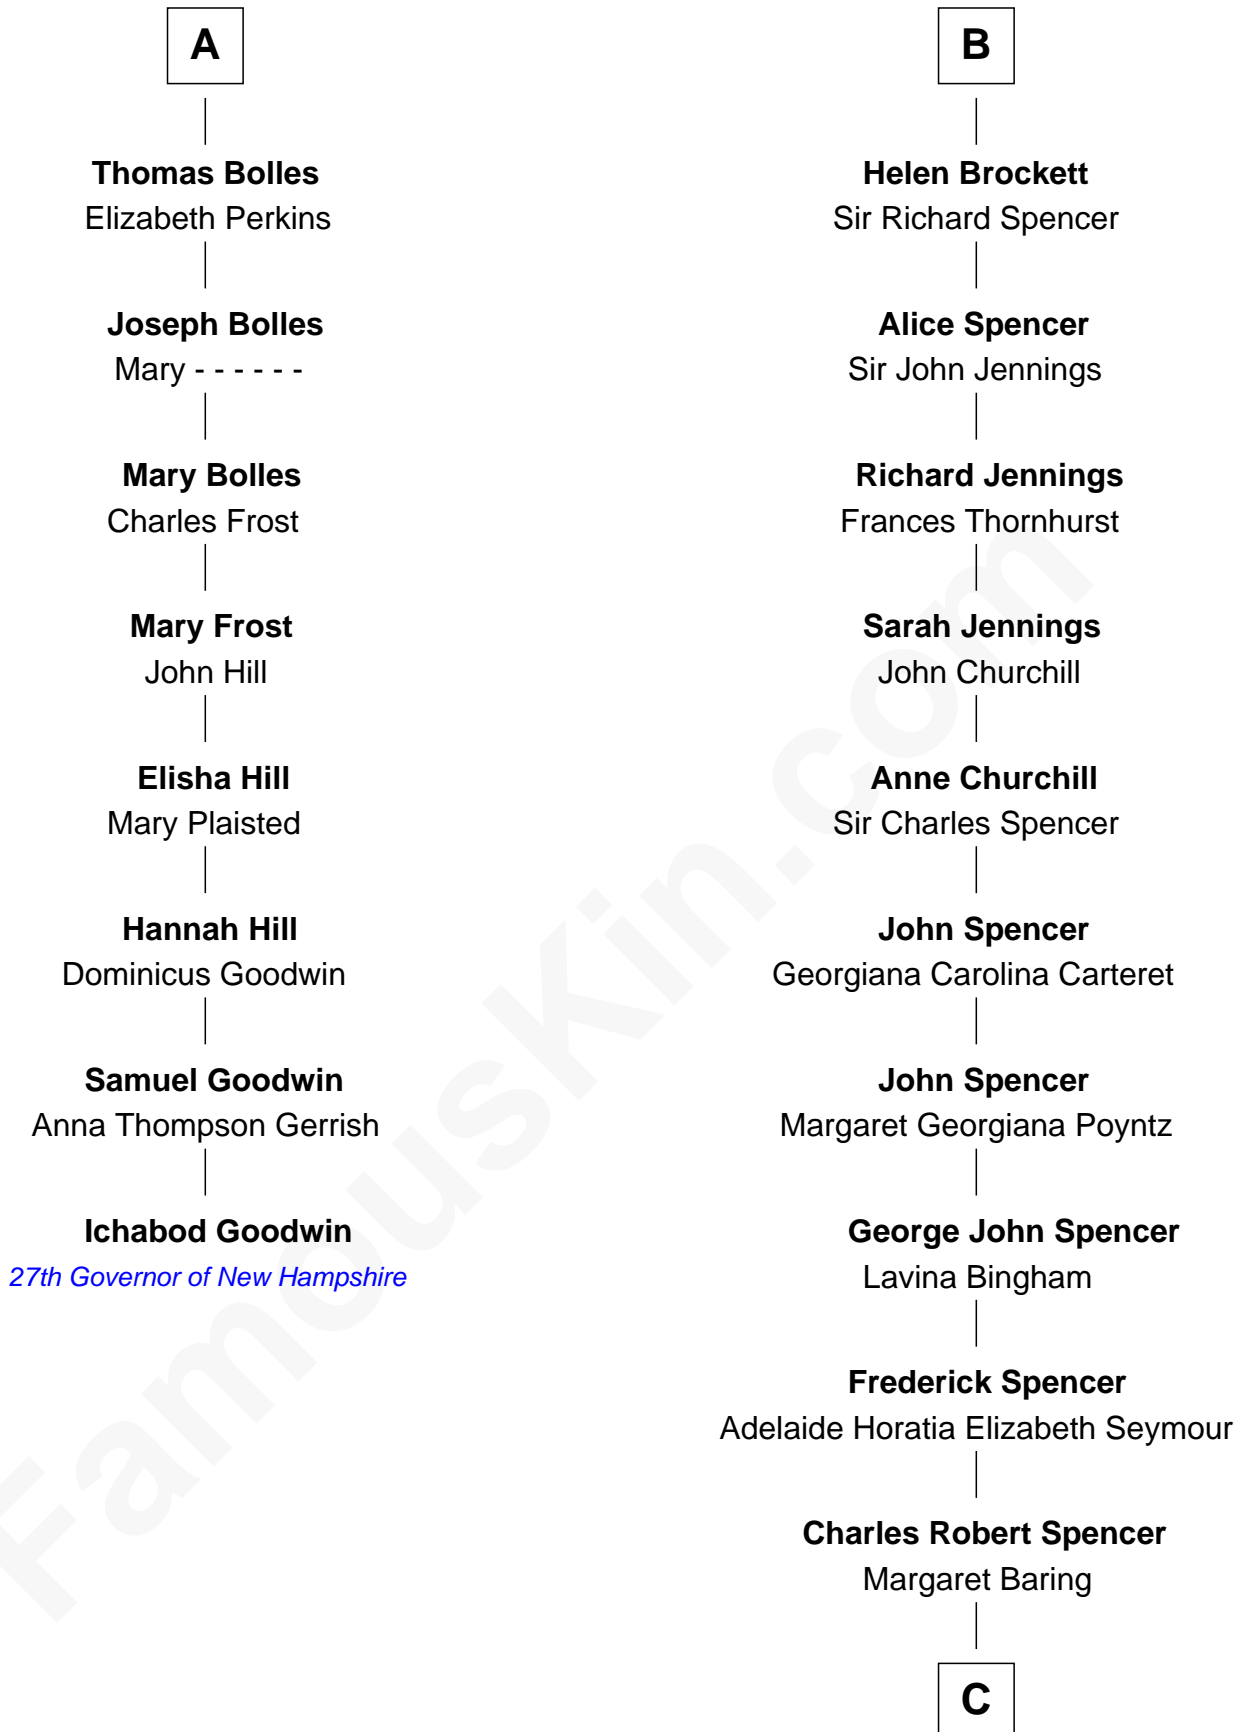

FamousKin.com Relationship Chart of

Ichabod Goodwin

27th Governor of New Hampshire

14th cousin 5 times removed of

Princess Diana

Princess of Wales

William Pert

Joan le Scrope

C

Albert Edward John Spencer
Cynthia Elinor Beatrix Hamilton

Edward John Spencer
Frances Ruth Burke Roche

Princess Diana
Princess of Wales

FamousKin.com