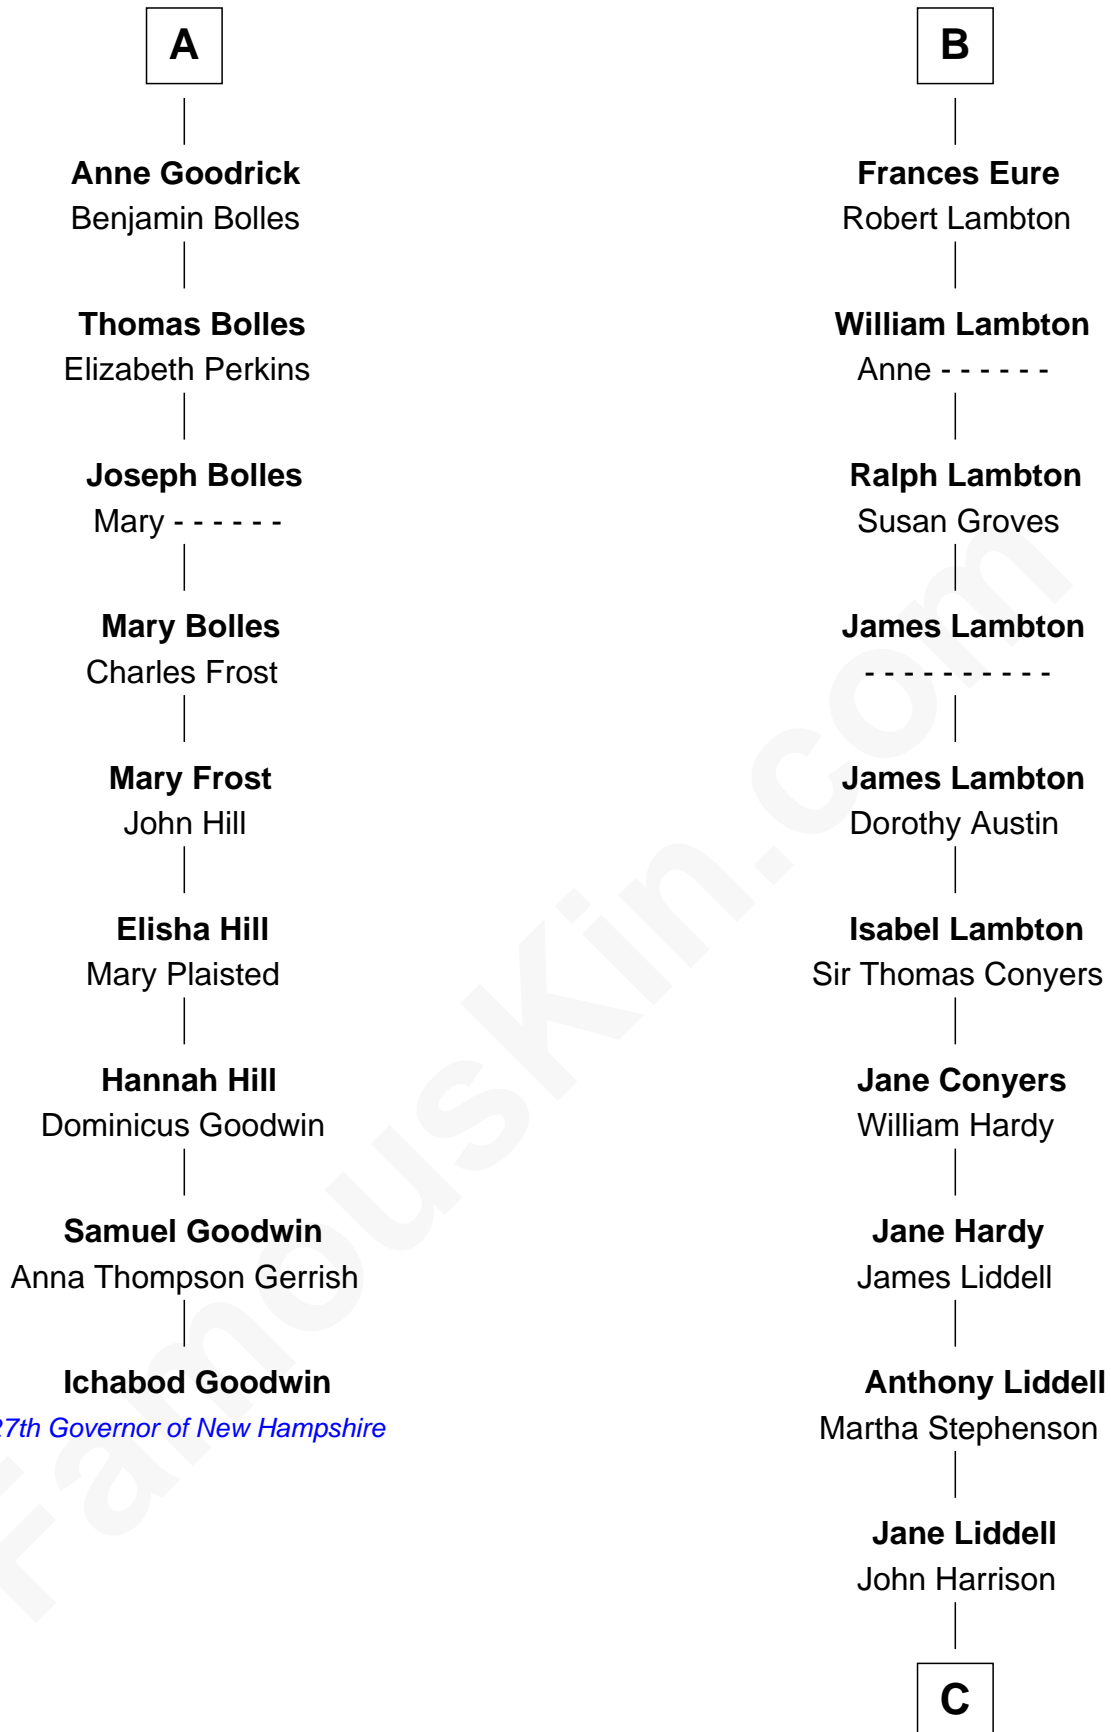

FamousKin.com Relationship Chart of

Ichabod Goodwin

27th Governor of New Hampshire

15th cousin 6 times removed of

Catherine Middleton

Princess of Wales

Sir William de Aton

Isabel de Percy

Muriel Hastings

Sir William Eure

Elizabeth Willoughby

Sir Ralph Eure

Margery Bowes

B

C

John Harrison