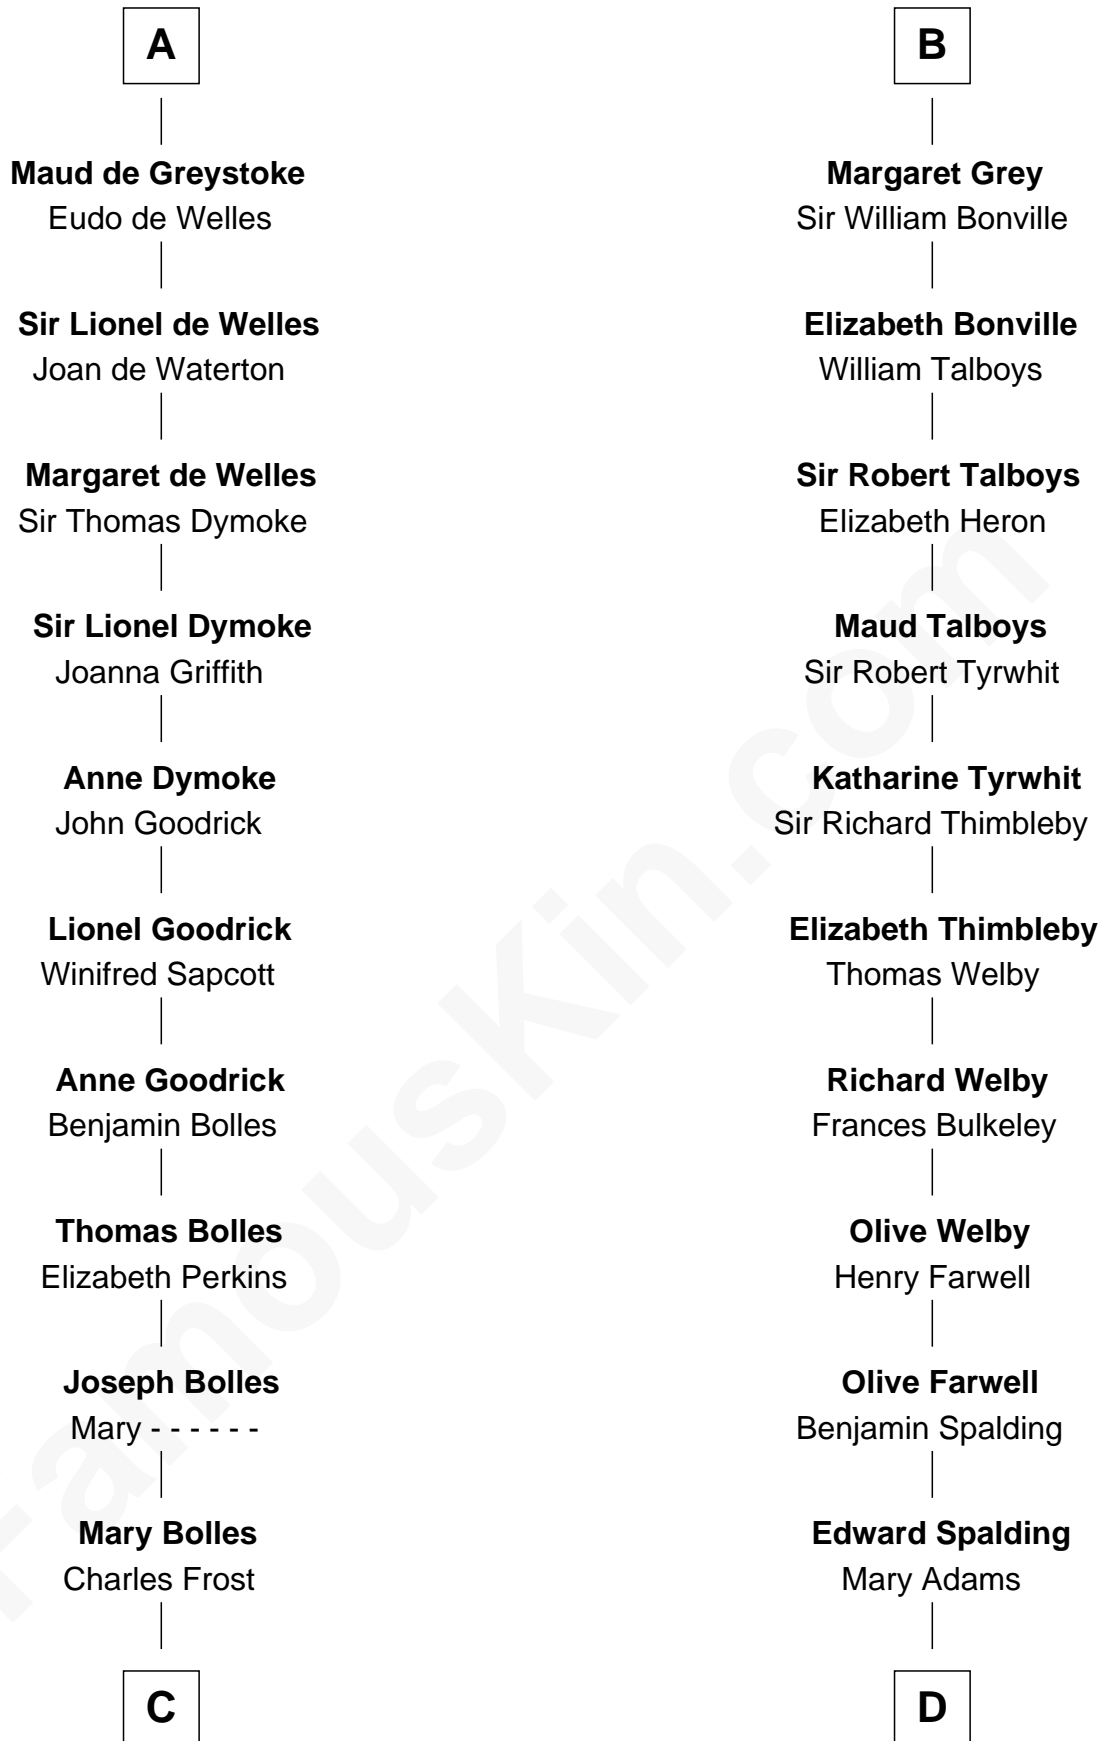

FamousKin.com Relationship Chart of

Ichabod Goodwin

27th Governor of New Hampshire

21st cousin of

William Rufus Day

36th U.S. Secretary of State

C

Mary Frost

John Hill

Elisha Hill

Mary Plaisted

Hannah Hill

Dominicus Goodwin

Samuel Goodwin

Anna Thompson Gerrish

Ichabod Goodwin