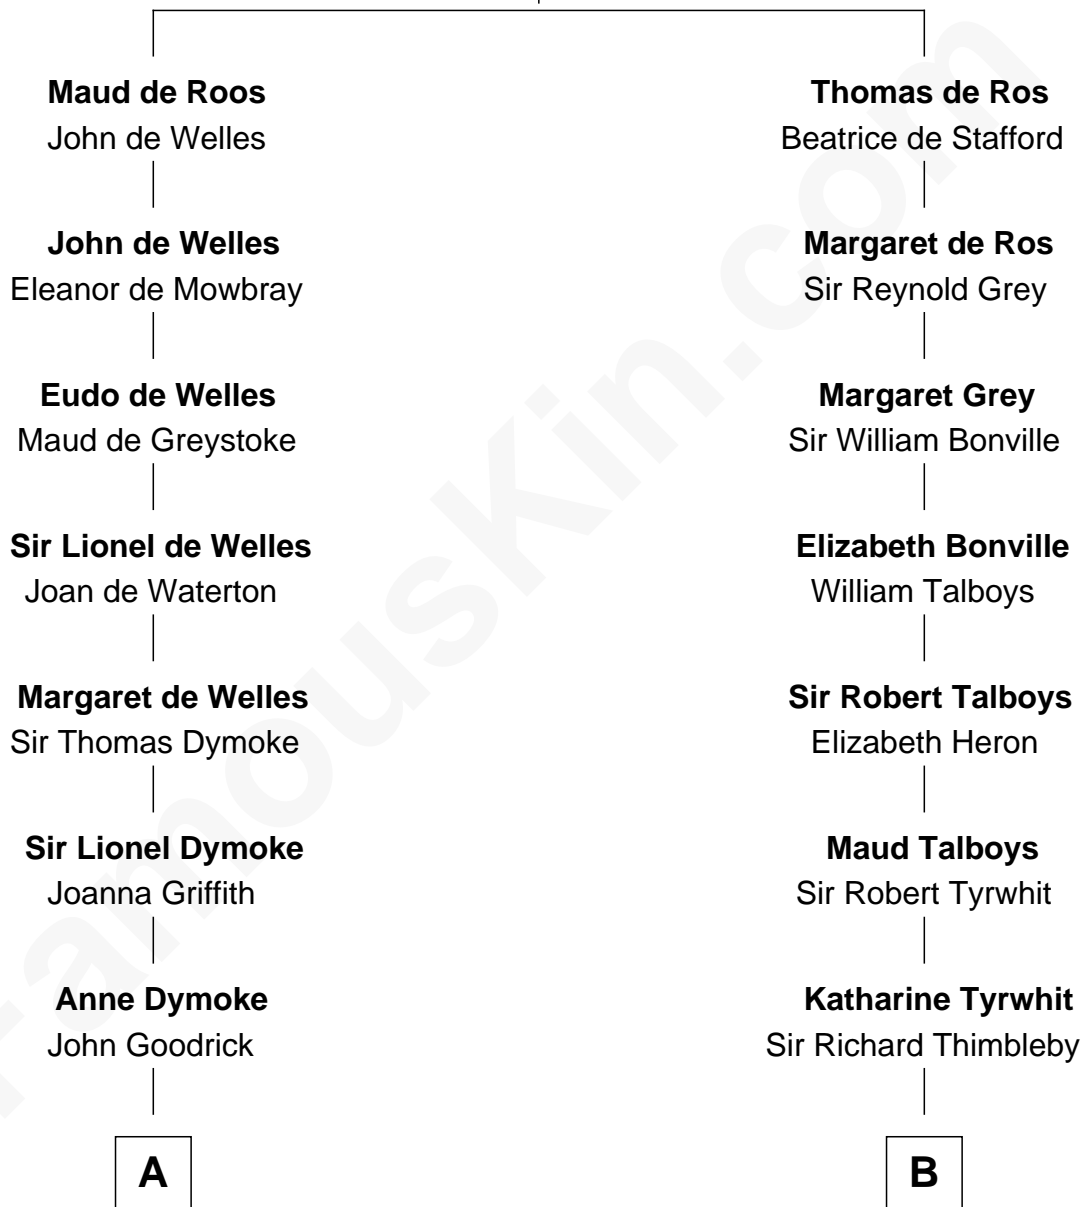

FamousKin.com Relationship Chart of

Ichabod Goodwin

27th Governor of New Hampshire

16th cousin of

William Rufus Day

36th U.S. Secretary of State

Sir William de Ros
Margery de Badlesmere

A

Samuel Goodwin
Anna Thompson Gerrish

Ichabod Goodwin
27th Governor of New Hampshire

B

Elizabeth Thimbleby
Thomas Welby

Richard Welby
Frances Bulkeley

Olive Welby
Henry Farwell

Olive Farwell
Benjamin Spalding