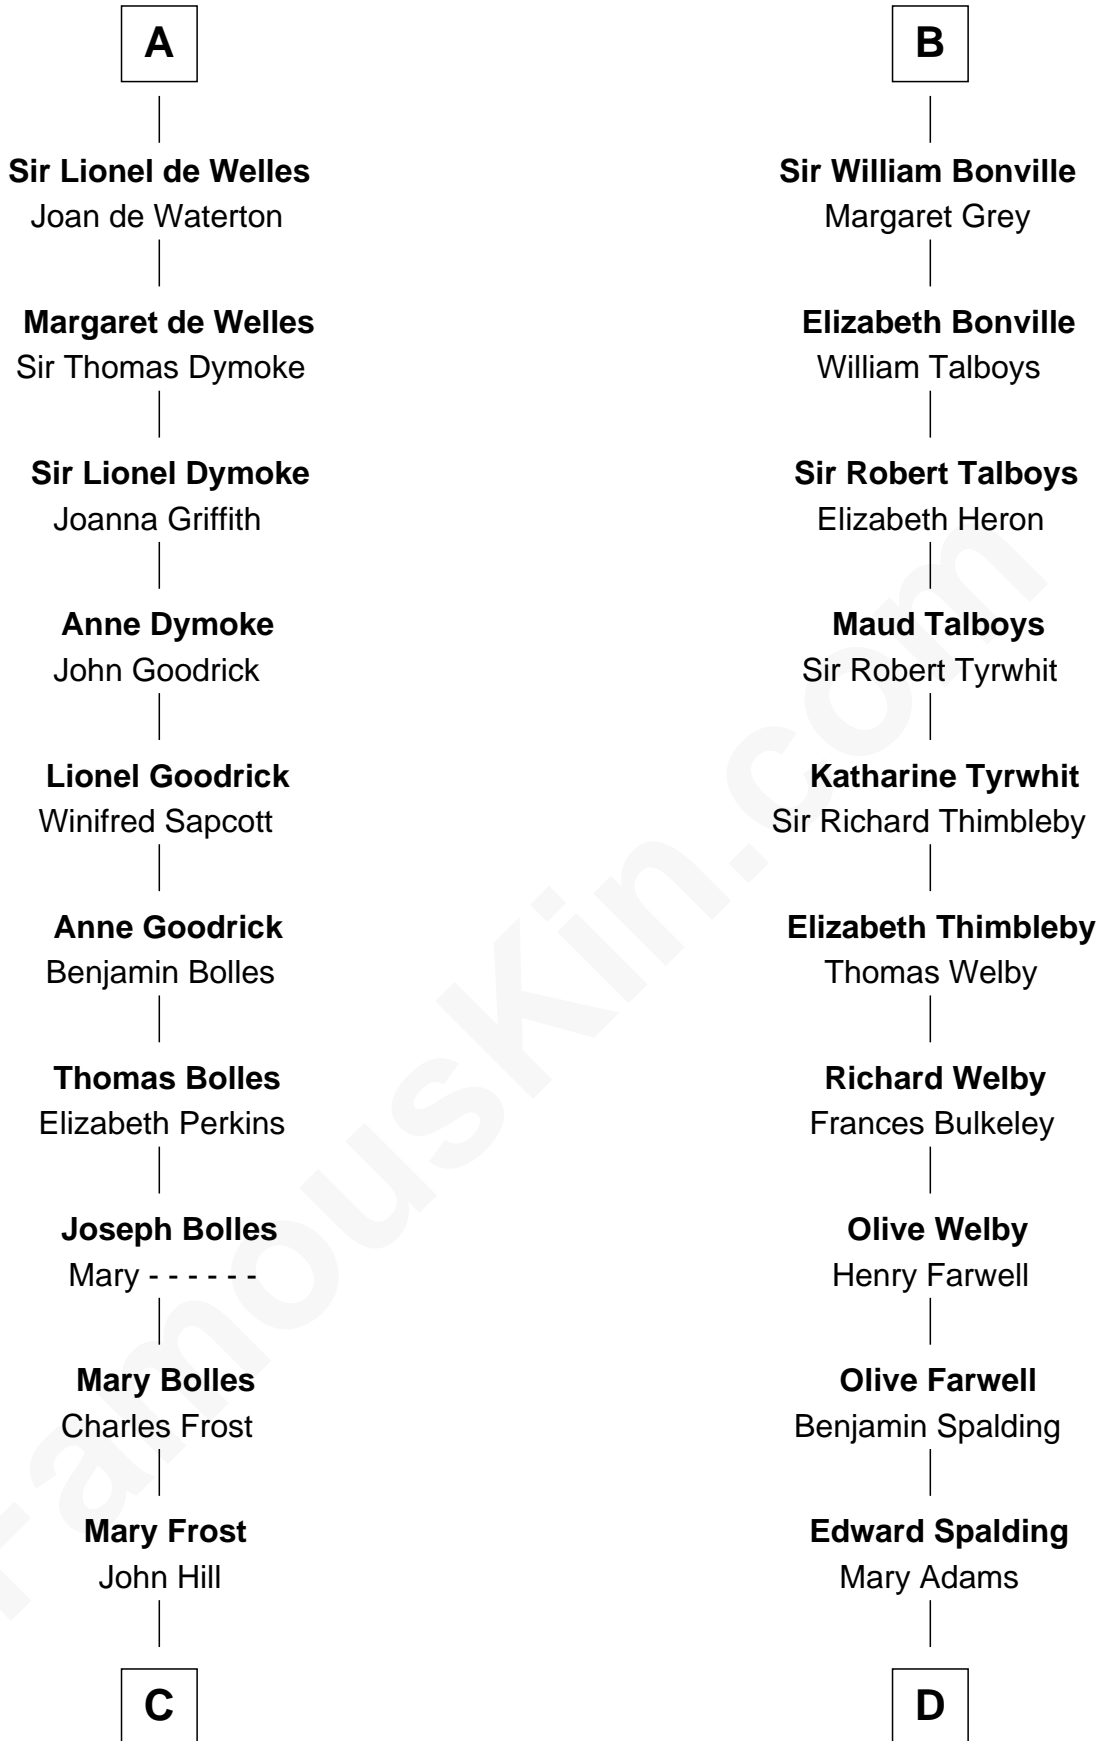

# FamousKin.com Relationship Chart of

**Ichabod Goodwin**

*27th Governor of New Hampshire*

20th cousin 1 time removed of

**William Rufus Day**

*36th U.S. Secretary of State*

**C**

**Elisha Hill**

Mary Plaisted

**Hannah Hill**

Dominicus Goodwin

**Samuel Goodwin**

Anna Thompson Gerrish

**Ichabod Goodwin**

*27th Governor of New Hampshire*

**D**