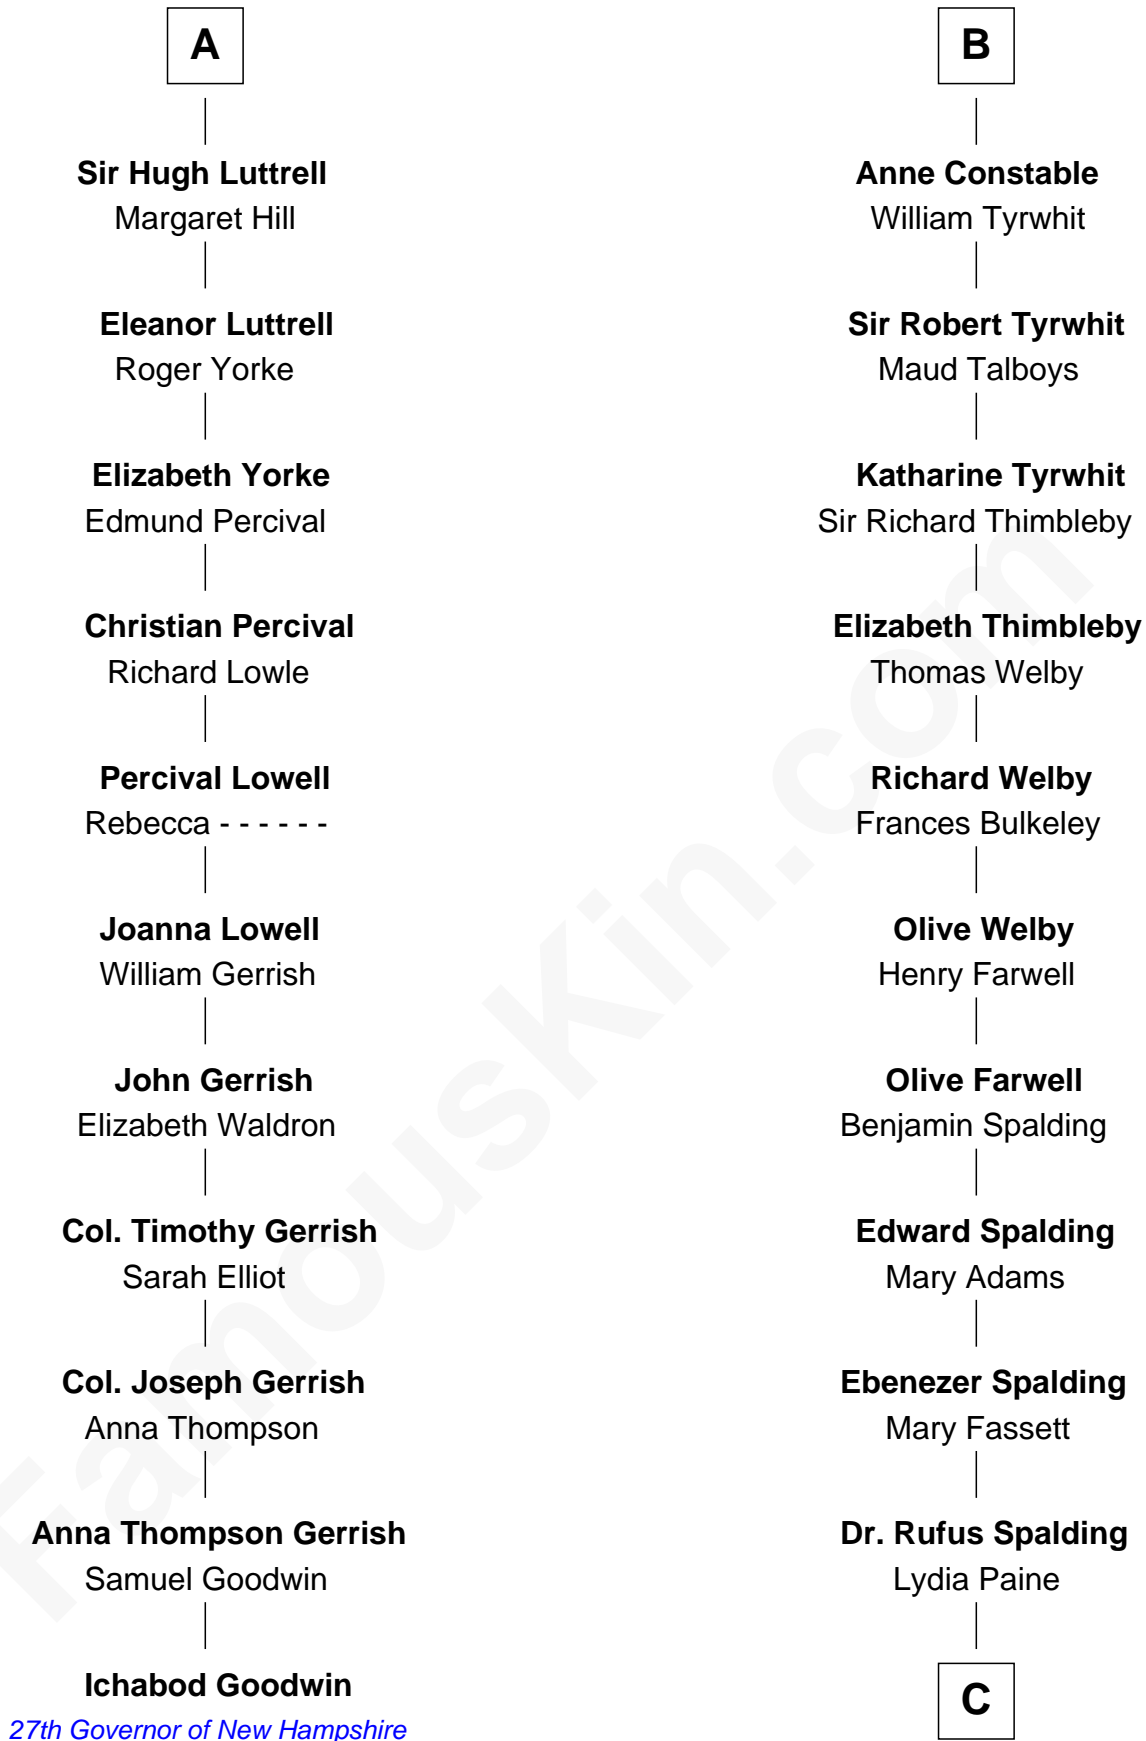

FamousKin.com Relationship Chart of

Ichabod Goodwin

27th Governor of New Hampshire

17th cousin 2 times removed of

William Rufus Day

36th U.S. Secretary of State

Sir Hugh le Despencer

Aveline Basset

Isabella de Beauchamp

Sir Philip le Despencer

Margaret de Goushill

Sir Philip le Despencer

Joan de Cobham

Sir Philip le Despencer

Elizabeth - - - - -

Sir Philip le Despencer

Elizabeth de Tibetot

Margery Despencer

Sir Roger Wentworth

Agnes Wentworth

Sir Robert Constable

B

C

—
Rufus Paine Spalding