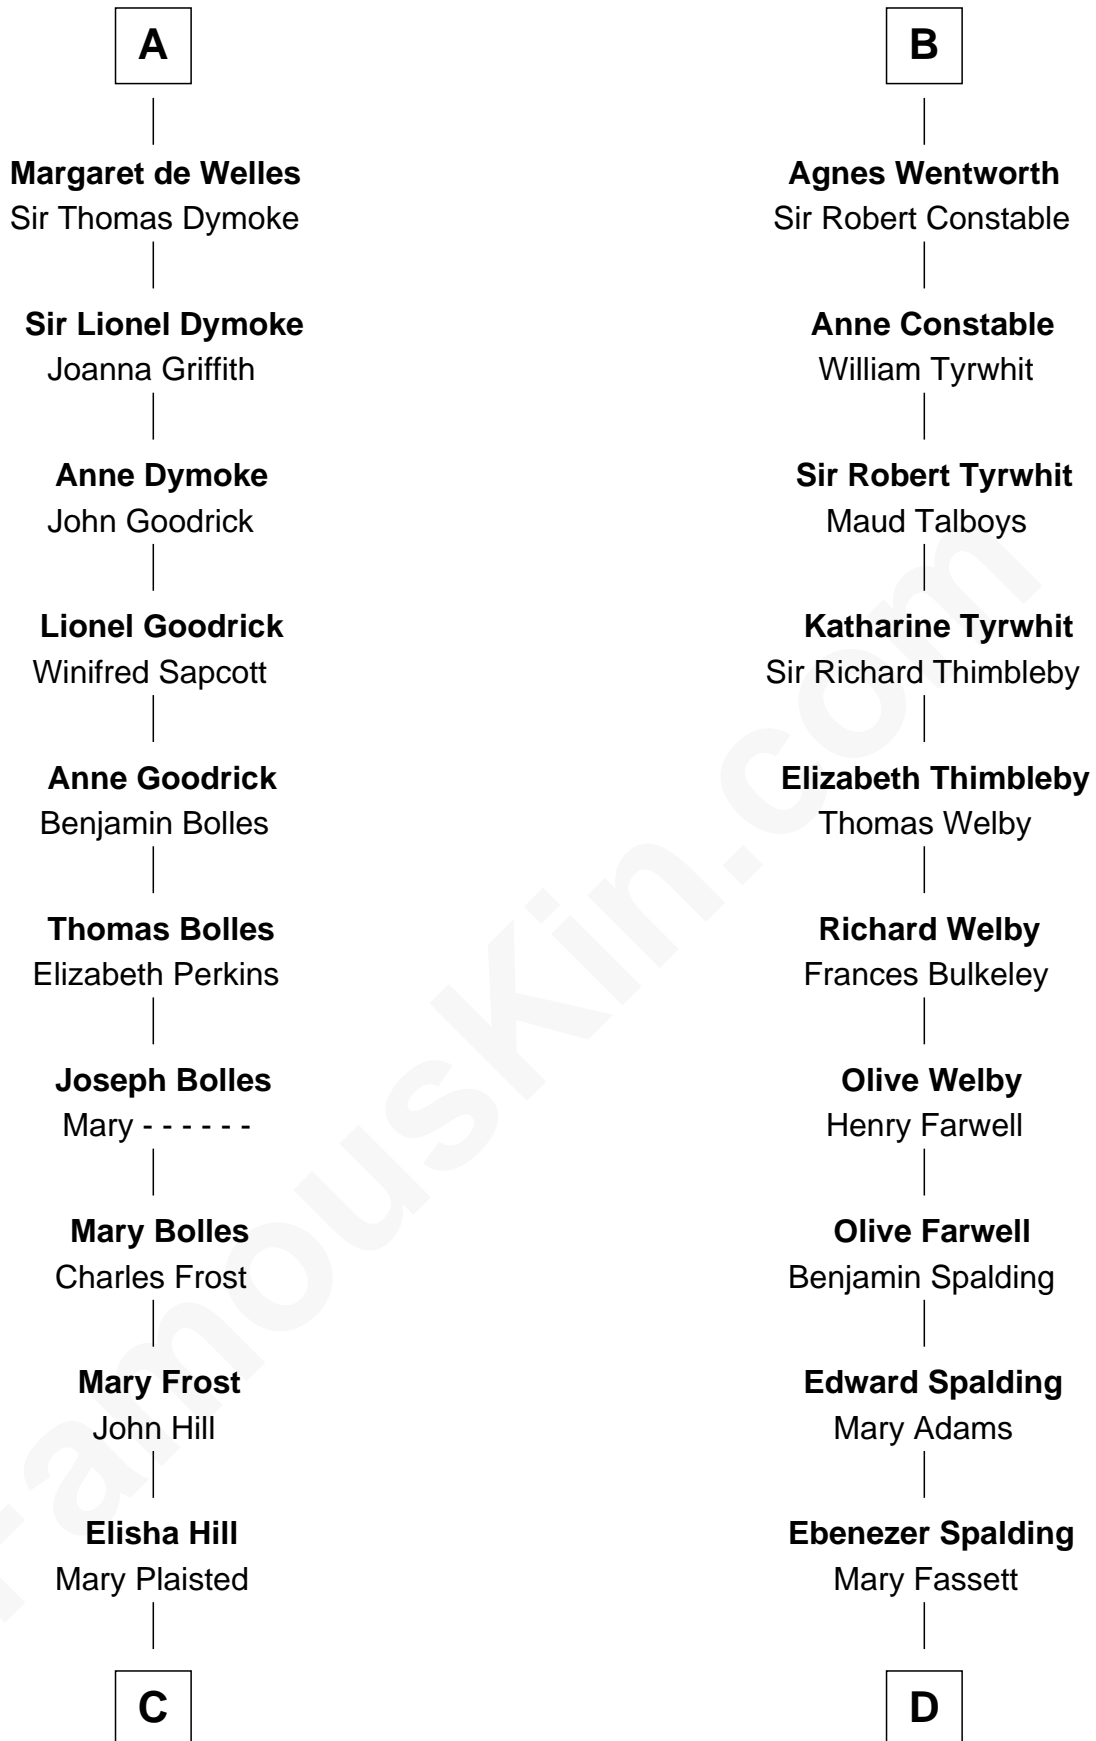

FamousKin.com Relationship Chart of

Ichabod Goodwin

27th Governor of New Hampshire

19th cousin 1 time removed of

William Rufus Day

36th U.S. Secretary of State

Sir William de Ferrers

*with wife
Margaret de Quincy*

John Deincourt

Sir Roger de Clifford
Maud de Beauchamp

Sir William Deincourt
Milicent la Zouche

Katherine de Clifford
Sir Ralph de Greystoke

Margaret Deincourt
Sir Robert de Tibetot

Maud de Greystoke
Eudo de Welles

Elizabeth de Tibetot
Sir Philip le Despencer

Sir Lionel de Welles
Joan de Waterton

Margery Despencer
Sir Roger Wentworth

A

B

C

Hannah Hill
Dominicus Goodwin

Samuel Goodwin
Anna Thompson Gerrish