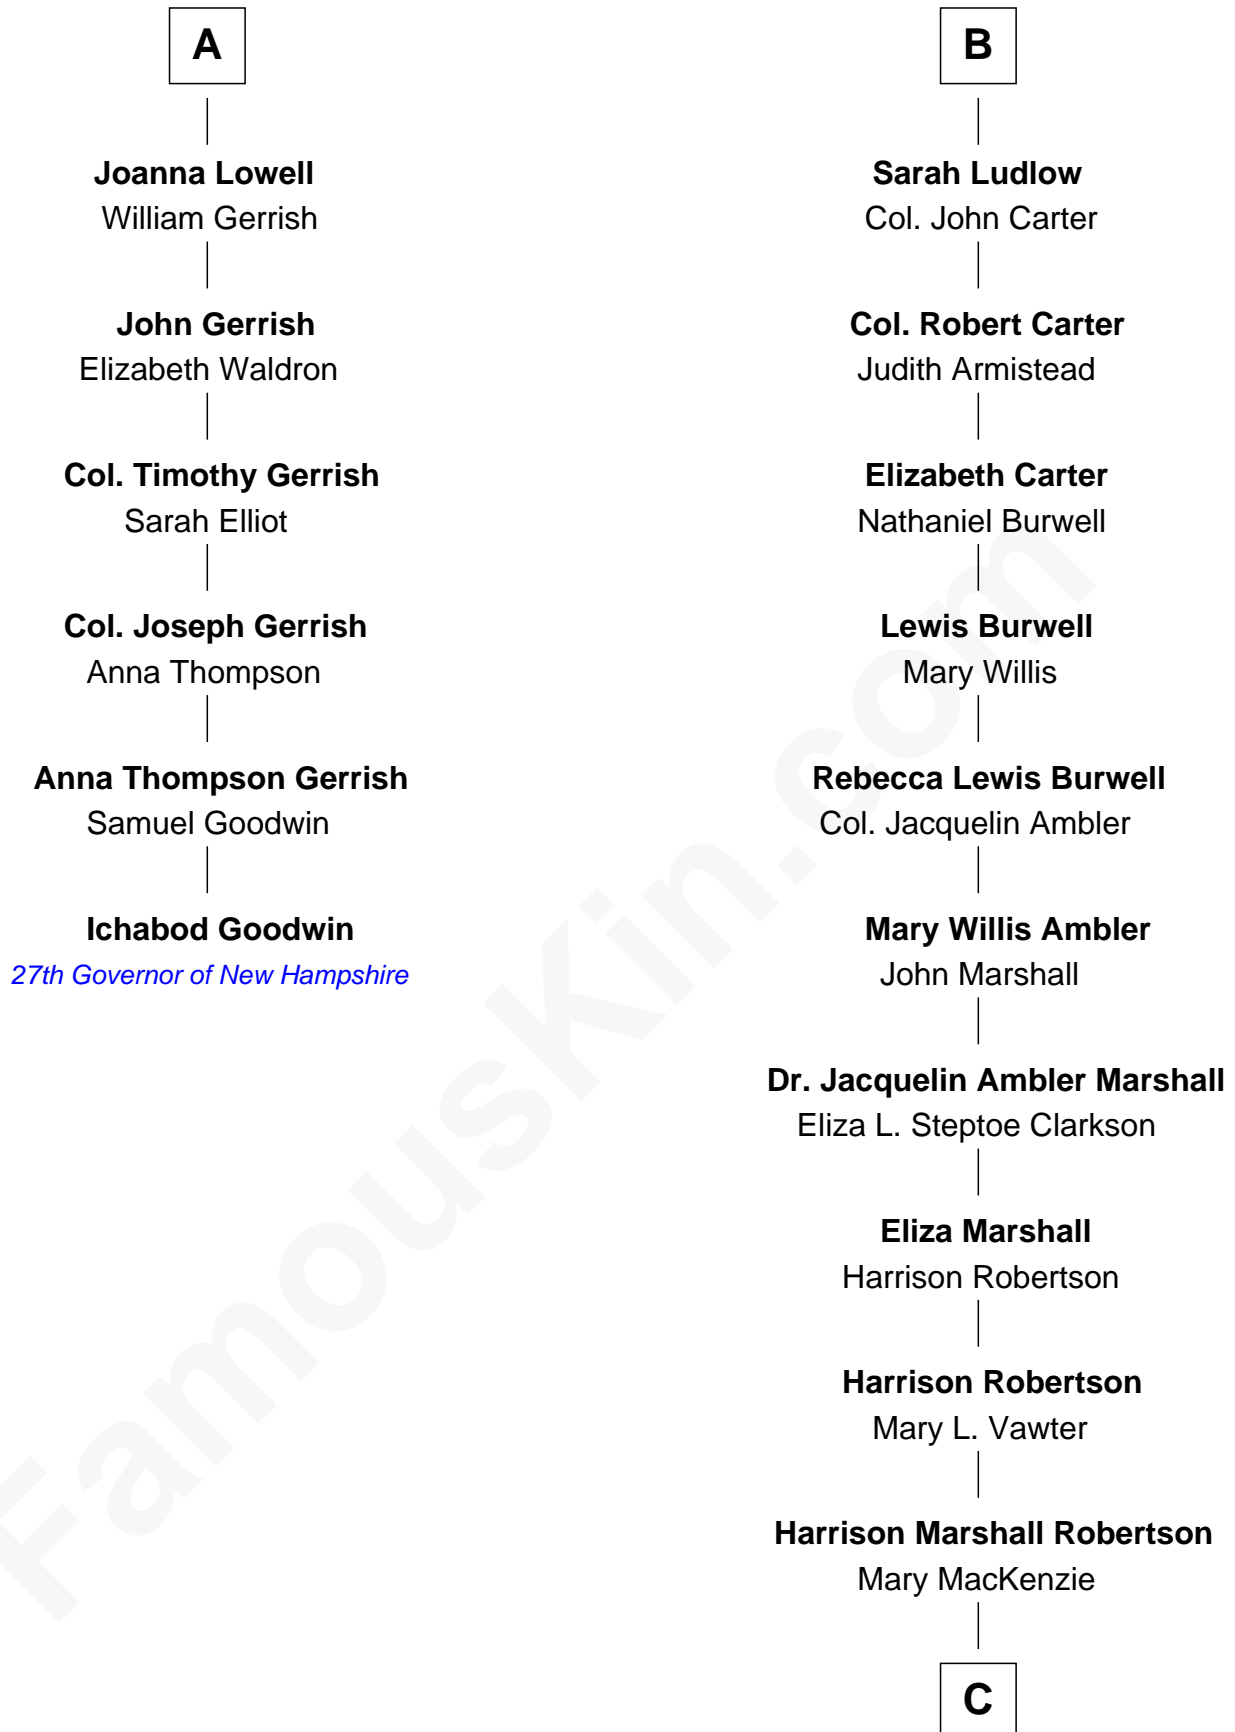

FamousKin.com Relationship Chart of

Ichabod Goodwin

27th Governor of New Hampshire

12th cousin 6 times removed of

Mary Chapin Carpenter

Singer and Songwriter

Sir Hugh Luttrell
Catherine de Beaumont

Sir John Luttrell
Margaret Touchet

Elizabeth Luttrell
John Stratton

Sir James Luttrell
Elizabeth Courtnay

Elizabeth Stratton
John Andrews

Sir Hugh Luttrell
Margaret Hill

Elizabeth Andrews
Sir Thomas de Windsor

Eleanor Luttrell
Roger Yorke

Sir Andrews de Windsor
Elizabeth Blount

Elizabeth Yorke
Edmund Percival

Edith Windsor
George Ludlow

Christian Percival
Richard Lowle

Thomas Ludlow
Jane Pyle

Percival Lowell
Rebecca - - - - -

Gabriel Ludlow
Phillis - - - - -

A

B