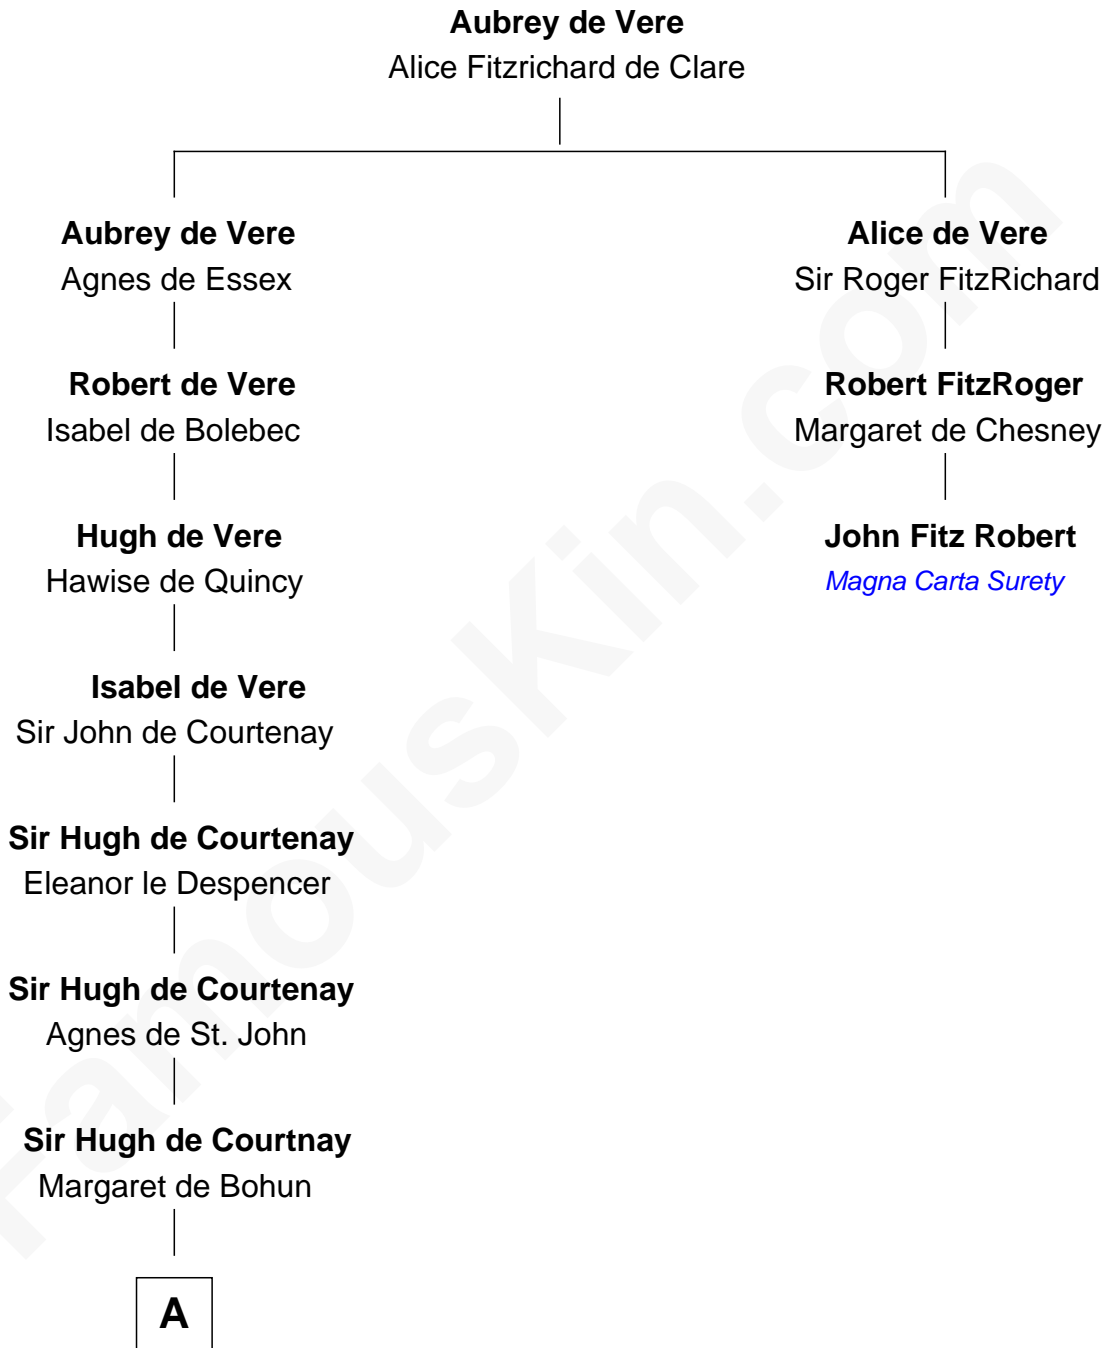

FamousKin.com Relationship Chart of

Ichabod Goodwin

27th Governor of New Hampshire

2nd cousin 19 times removed of

John Fitz Robert

Magna Carta Surety

A

Elizabeth de Courtnay

Margaret Hill

Eleanor Luttrell

Roger Yorke

Elizabeth Yorke

Edmund Percival

Christian Percival

Richard Lowle

Percival Lowell