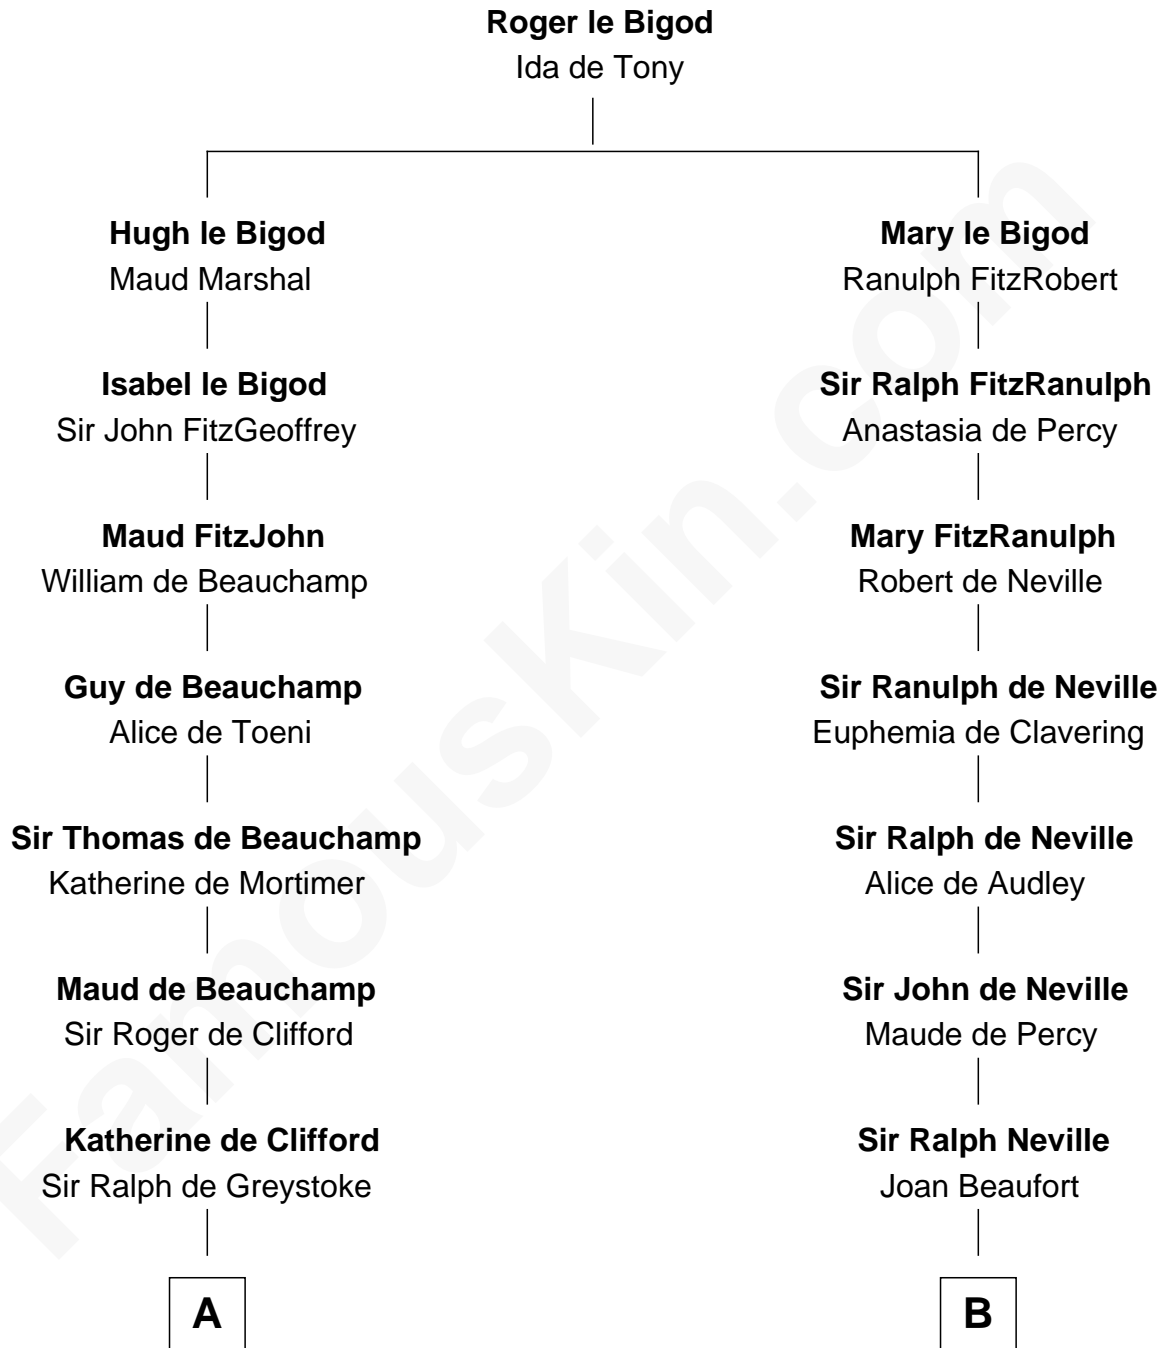

FamousKin.com Relationship Chart of

Ichabod Goodwin

27th Governor of New Hampshire

19th cousin 2 times removed of

John Marshall

4th Chief Justice of the U.S. Supreme Court

C

Mary Frost

John Hill

Elisha Hill

Mary Plaisted

Hannah Hill

Dominicus Goodwin

Samuel Goodwin

Anna Thompson Gerrish

Ichabod Goodwin

27th Governor of New Hampshire

D

Mary Isham Randolph

Rev. James Keith

Mary Randolph Keith

Col. Thomas Marshall

John Marshall

U.S. Supreme Court Chief Justice