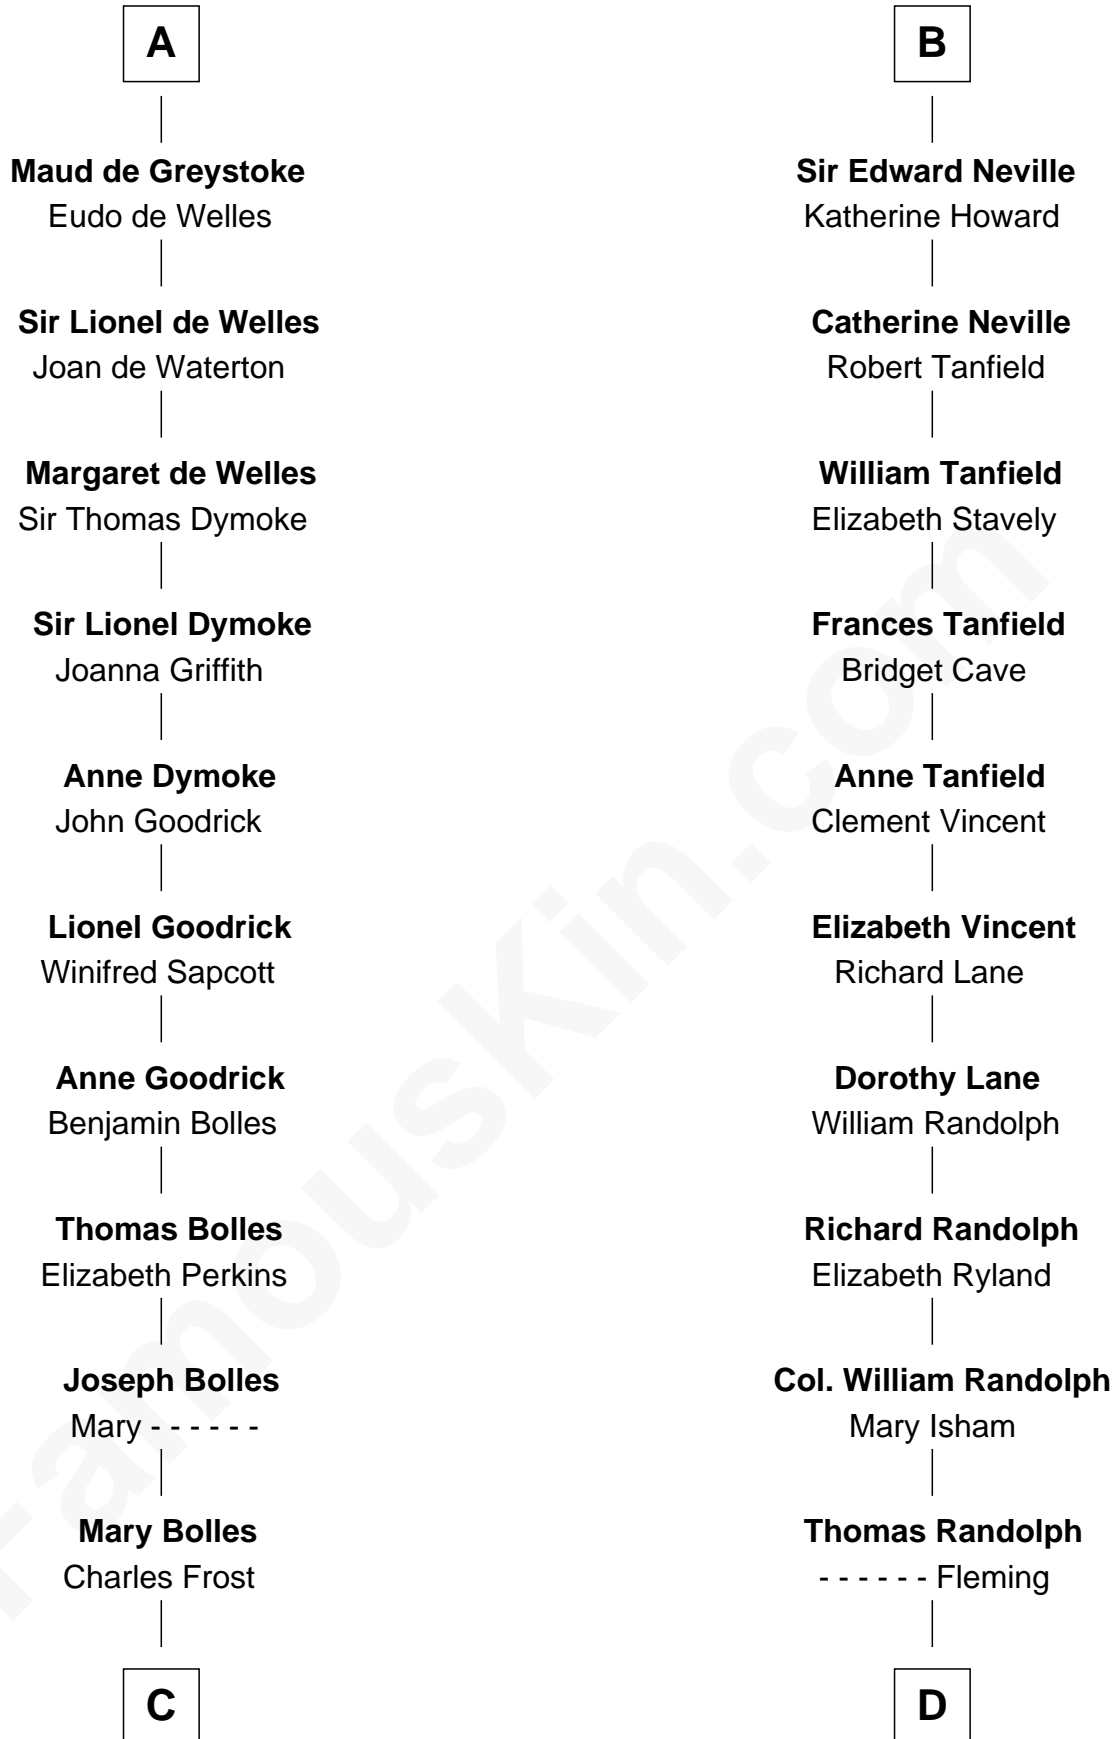

FamousKin.com Relationship Chart of

Ichabod Goodwin

27th Governor of New Hampshire

19th cousin 2 times removed of

John Marshall

4th Chief Justice of the U.S. Supreme Court

C

Mary Frost

John Hill

Elisha Hill

Mary Plaisted

Hannah Hill

Dominicus Goodwin

Samuel Goodwin

Anna Thompson Gerrish

Ichabod Goodwin