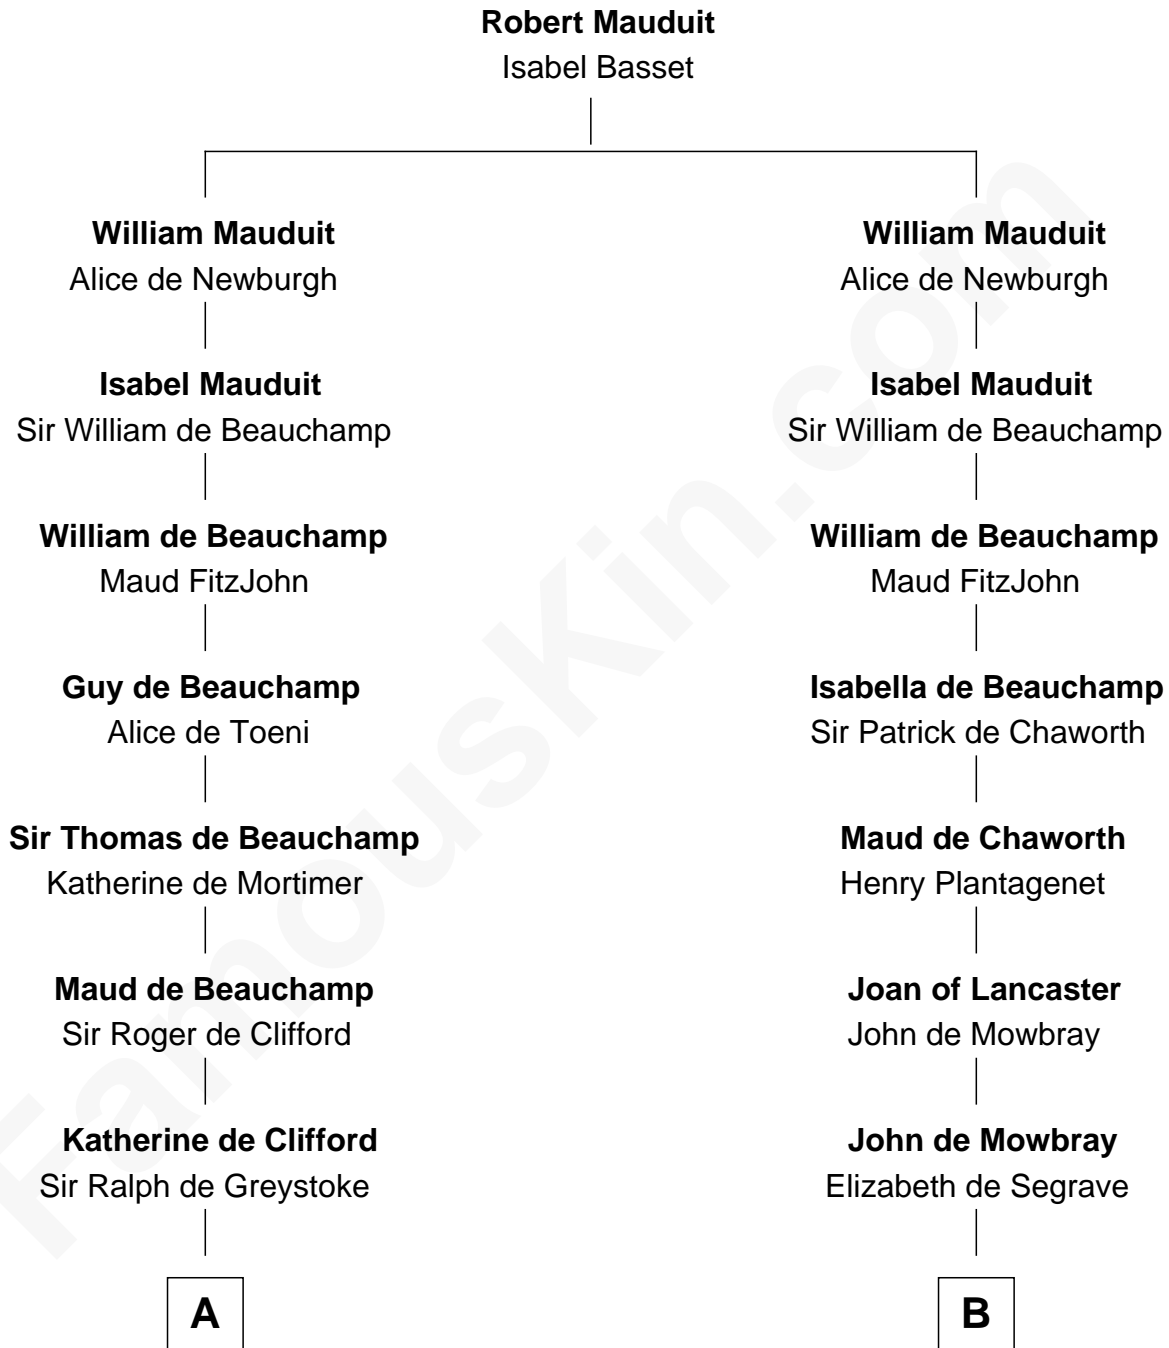

FamousKin.com Relationship Chart of

Ichabod Goodwin

27th Governor of New Hampshire

21st cousin of

John Marshall

4th Chief Justice of the U.S. Supreme Court

C

Mary Frost

John Hill

Elisha Hill

Mary Plaisted

Hannah Hill

Dominicus Goodwin

Samuel Goodwin

Anna Thompson Gerrish

Ichabod Goodwin

27th Governor of New Hampshire

D

Col. William Randolph

Mary Isham

Thomas Randolph

----- Fleming

Mary Isham Randolph

Rev. James Keith