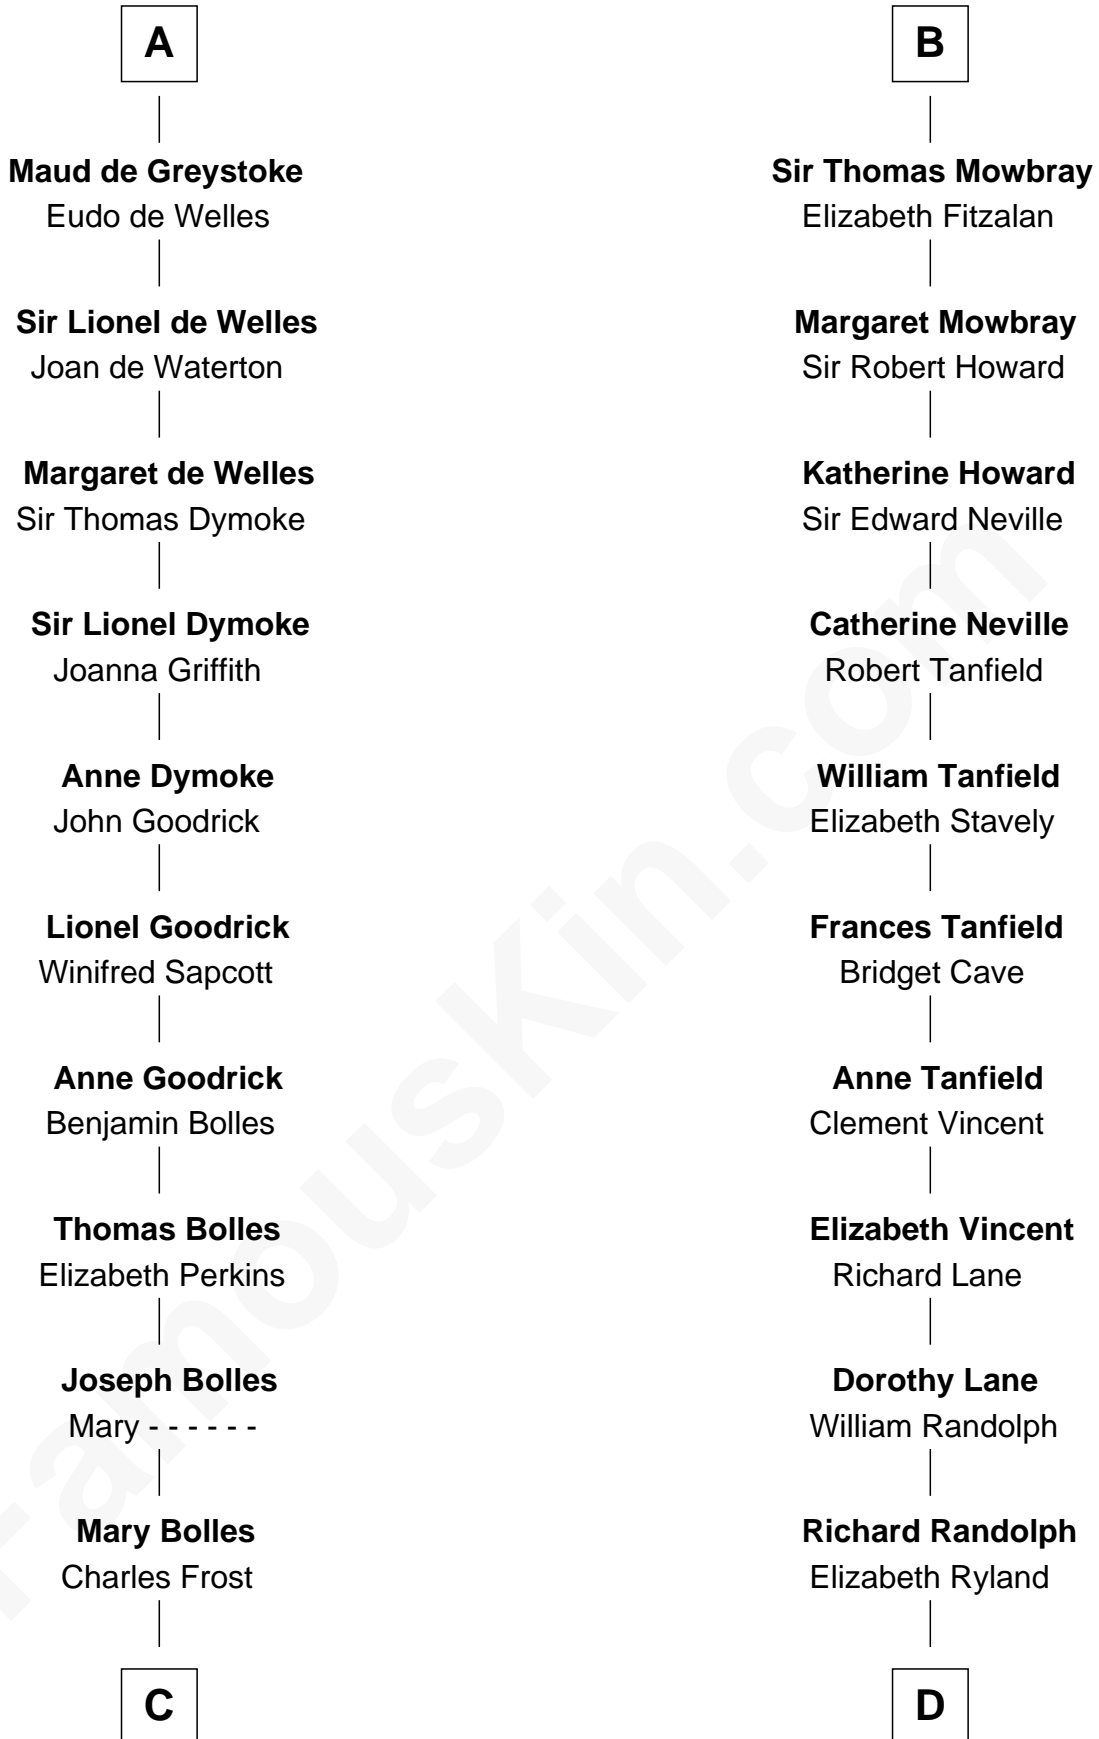

FamousKin.com Relationship Chart of

Ichabod Goodwin

27th Governor of New Hampshire

21st cousin of

John Marshall

4th Chief Justice of the U.S. Supreme Court

C

Mary Frost

John Hill

Elisha Hill

Mary Plaisted

Hannah Hill

Dominicus Goodwin

Samuel Goodwin

Anna Thompson Gerrish

Ichabod Goodwin