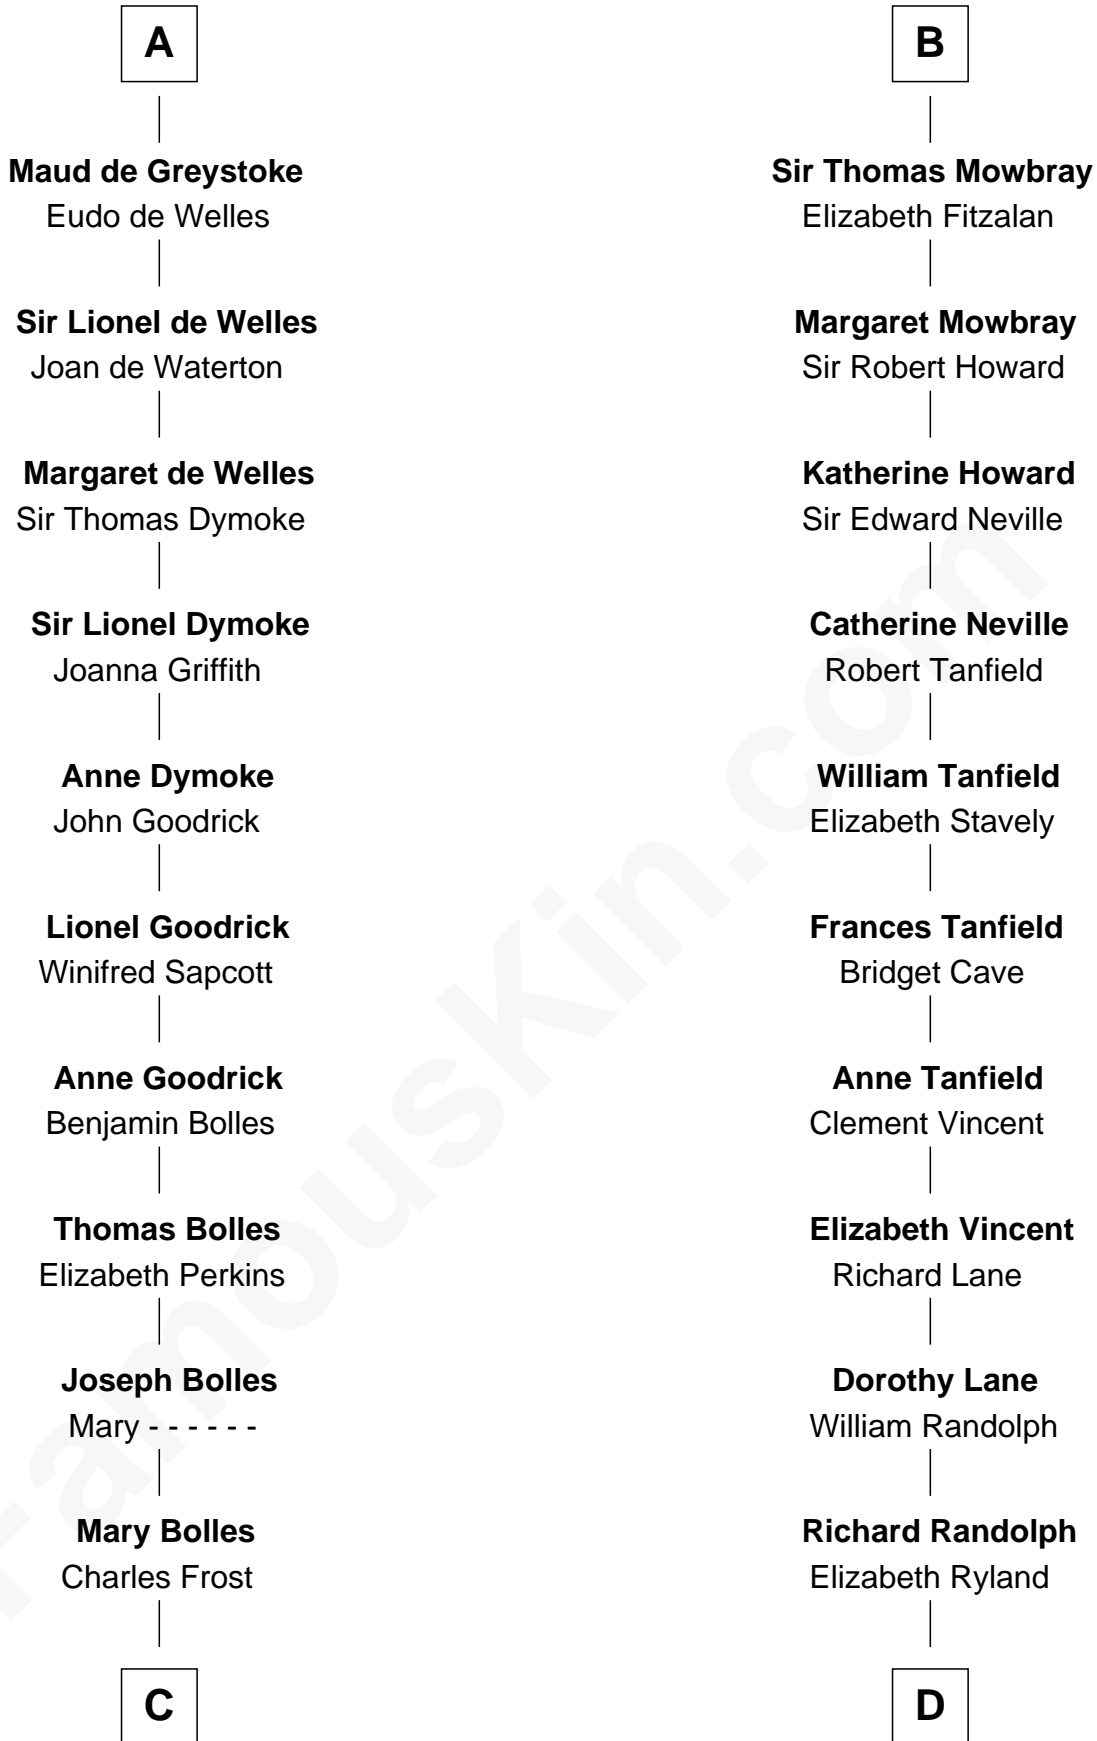

FamousKin.com Relationship Chart of

Ichabod Goodwin

27th Governor of New Hampshire

21st cousin of

John Marshall

4th Chief Justice of the U.S. Supreme Court

Waleran de Newburgh

Alice de Harcourt

Anna Thompson Gerrish

Ichabod Goodwin

27th Governor of New Hampshire

D

Col. William Randolph

Mary Isham

Thomas Randolph

----- Fleming