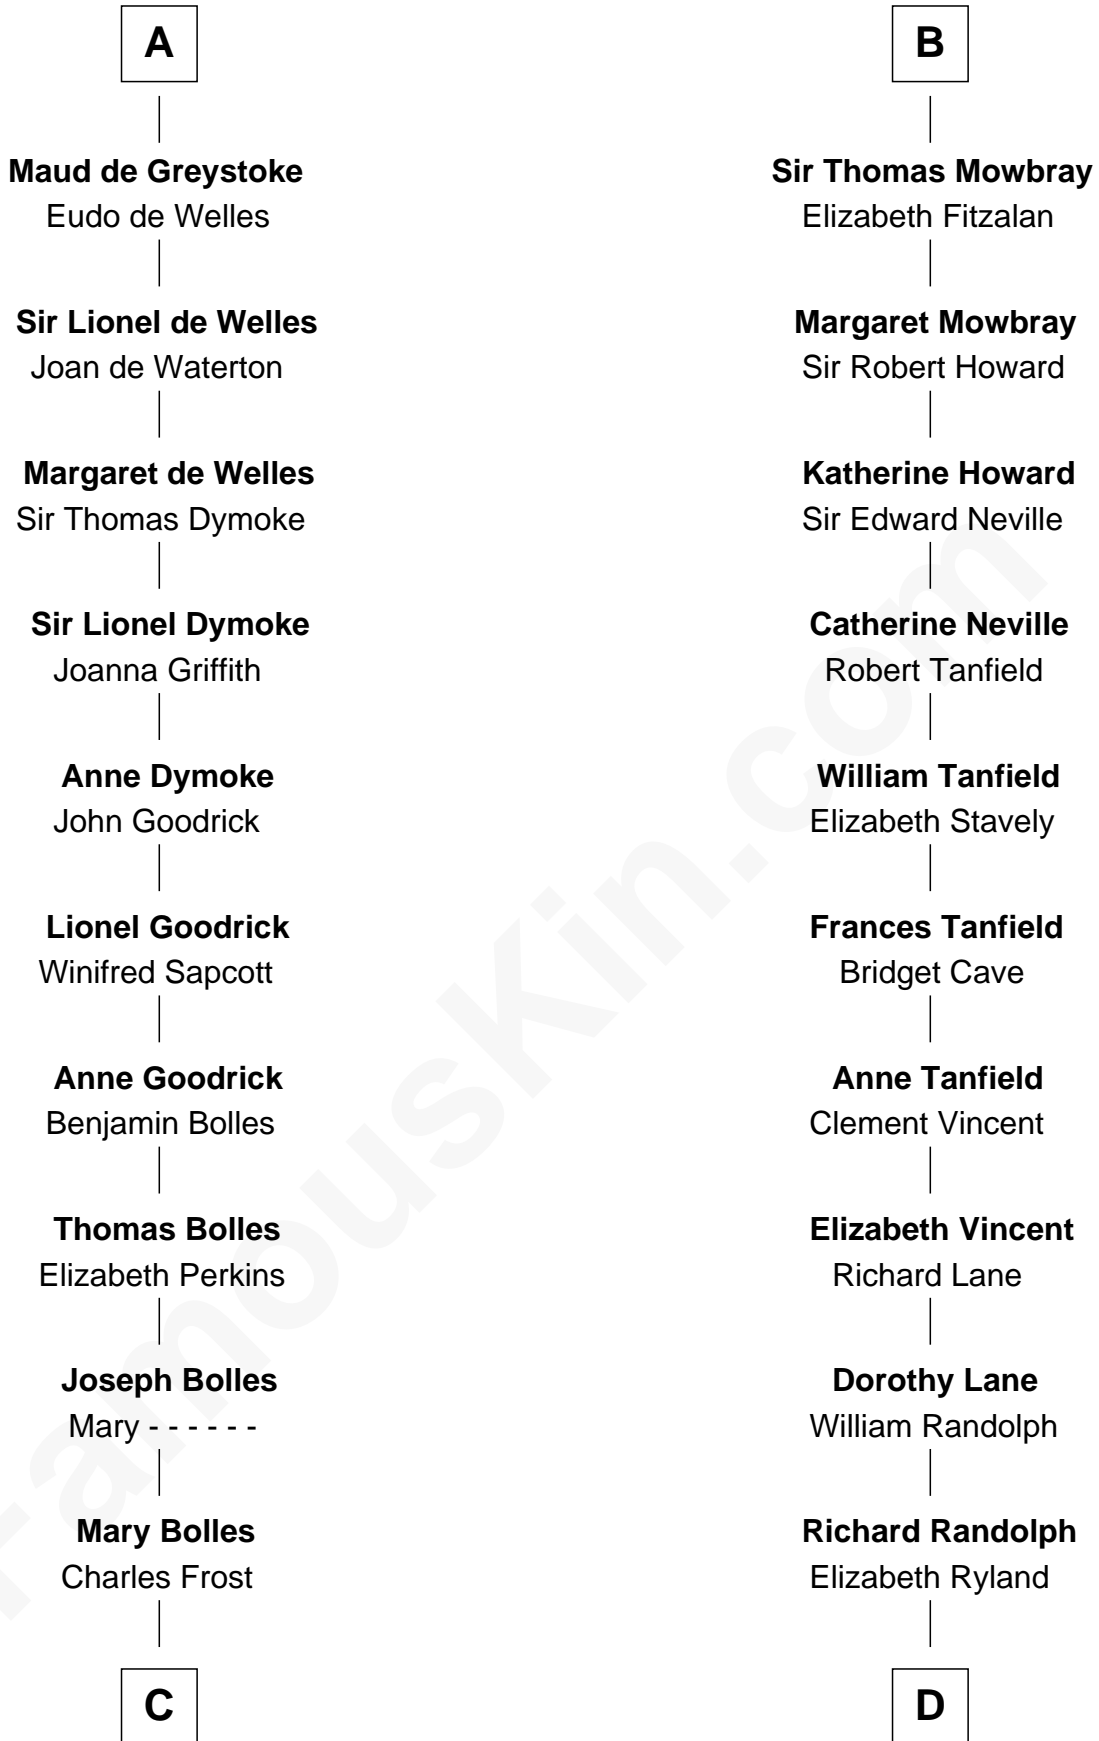

# FamousKin.com Relationship Chart of

**Ichabod Goodwin**

*27th Governor of New Hampshire*

21st cousin of

**John Marshall**

*4th Chief Justice of the U.S. Supreme Court*

**C**

**Mary Frost**

John Hill

**Elisha Hill**

Mary Plaisted

**Hannah Hill**

Dominicus Goodwin

**Samuel Goodwin**

Anna Thompson Gerrish

**Ichabod Goodwin**