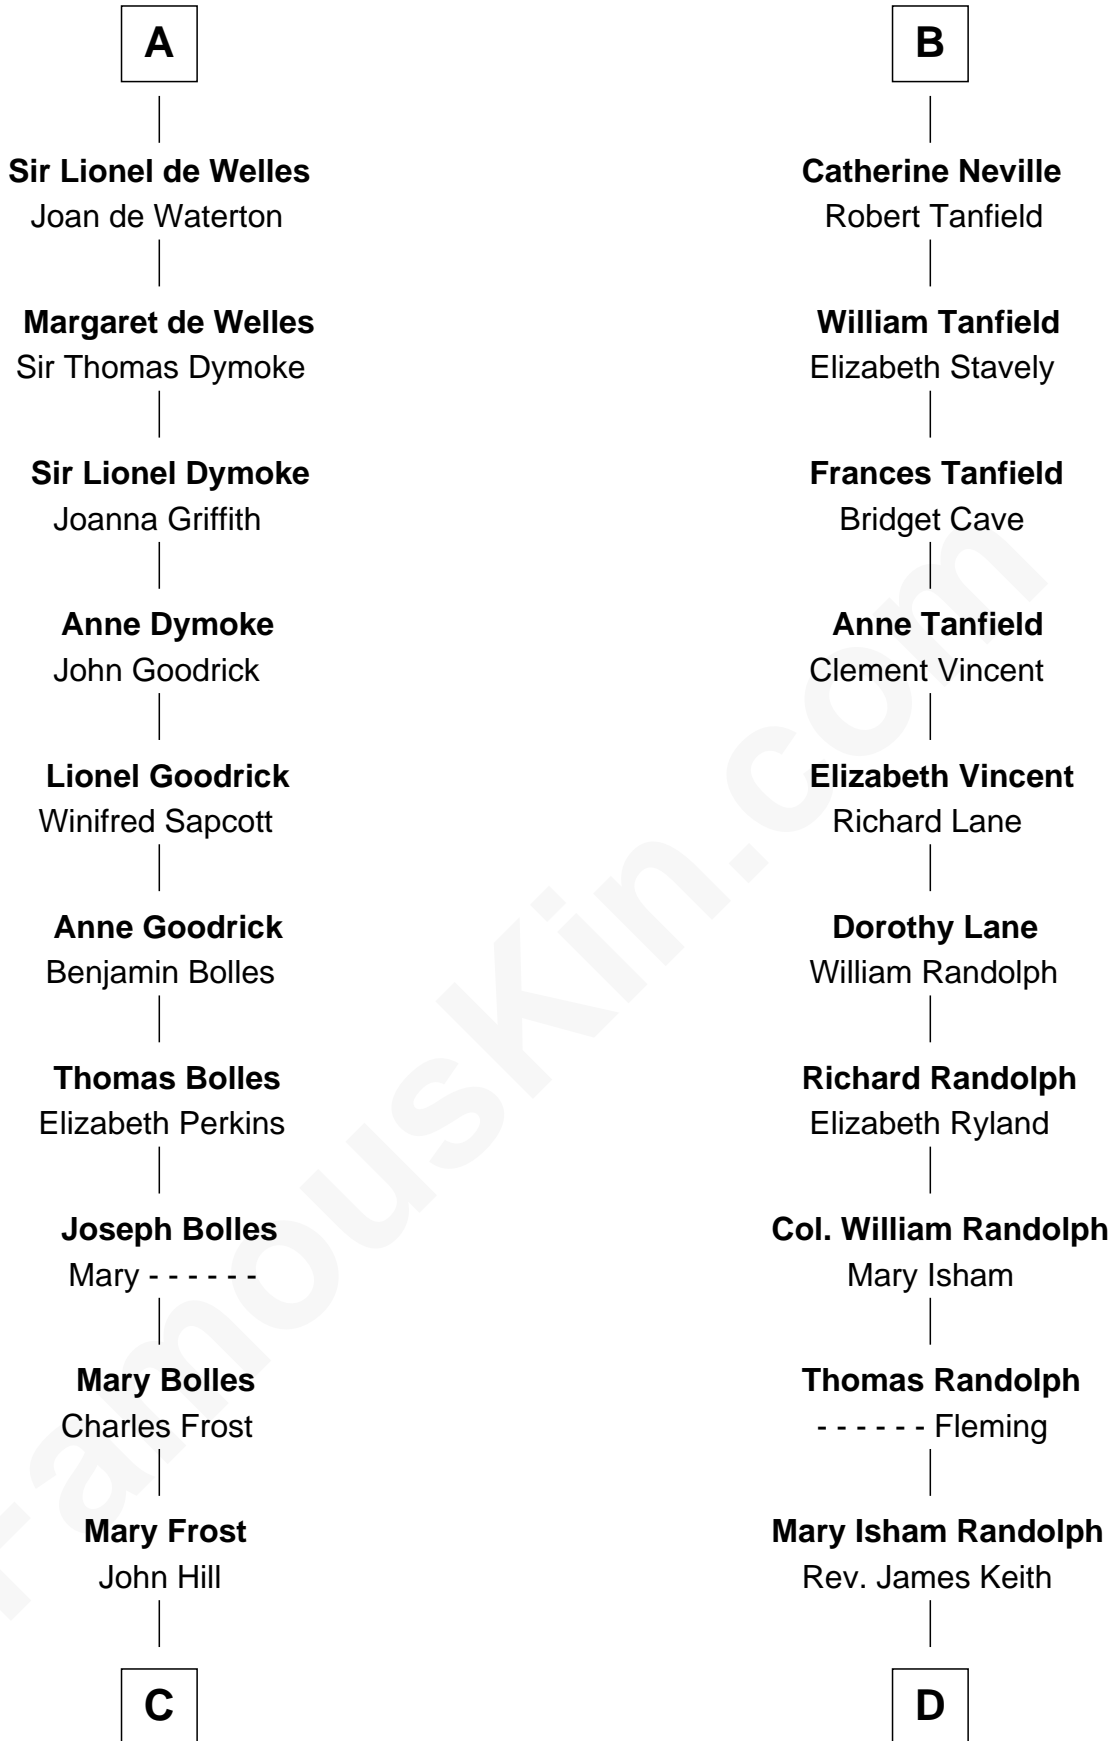

FamousKin.com Relationship Chart of

Ichabod Goodwin

27th Governor of New Hampshire

18th cousin 2 times removed of

John Marshall

4th Chief Justice of the U.S. Supreme Court

C

Elisha Hill
Mary Plaisted

Hannah Hill
Dominicus Goodwin

Samuel Goodwin
Anna Thompson Gerrish

Ichabod Goodwin
27th Governor of New Hampshire

D

Mary Randolph Keith
Col. Thomas Marshall

John Marshall
U.S. Supreme Court Chief Justice

FamousKin.com