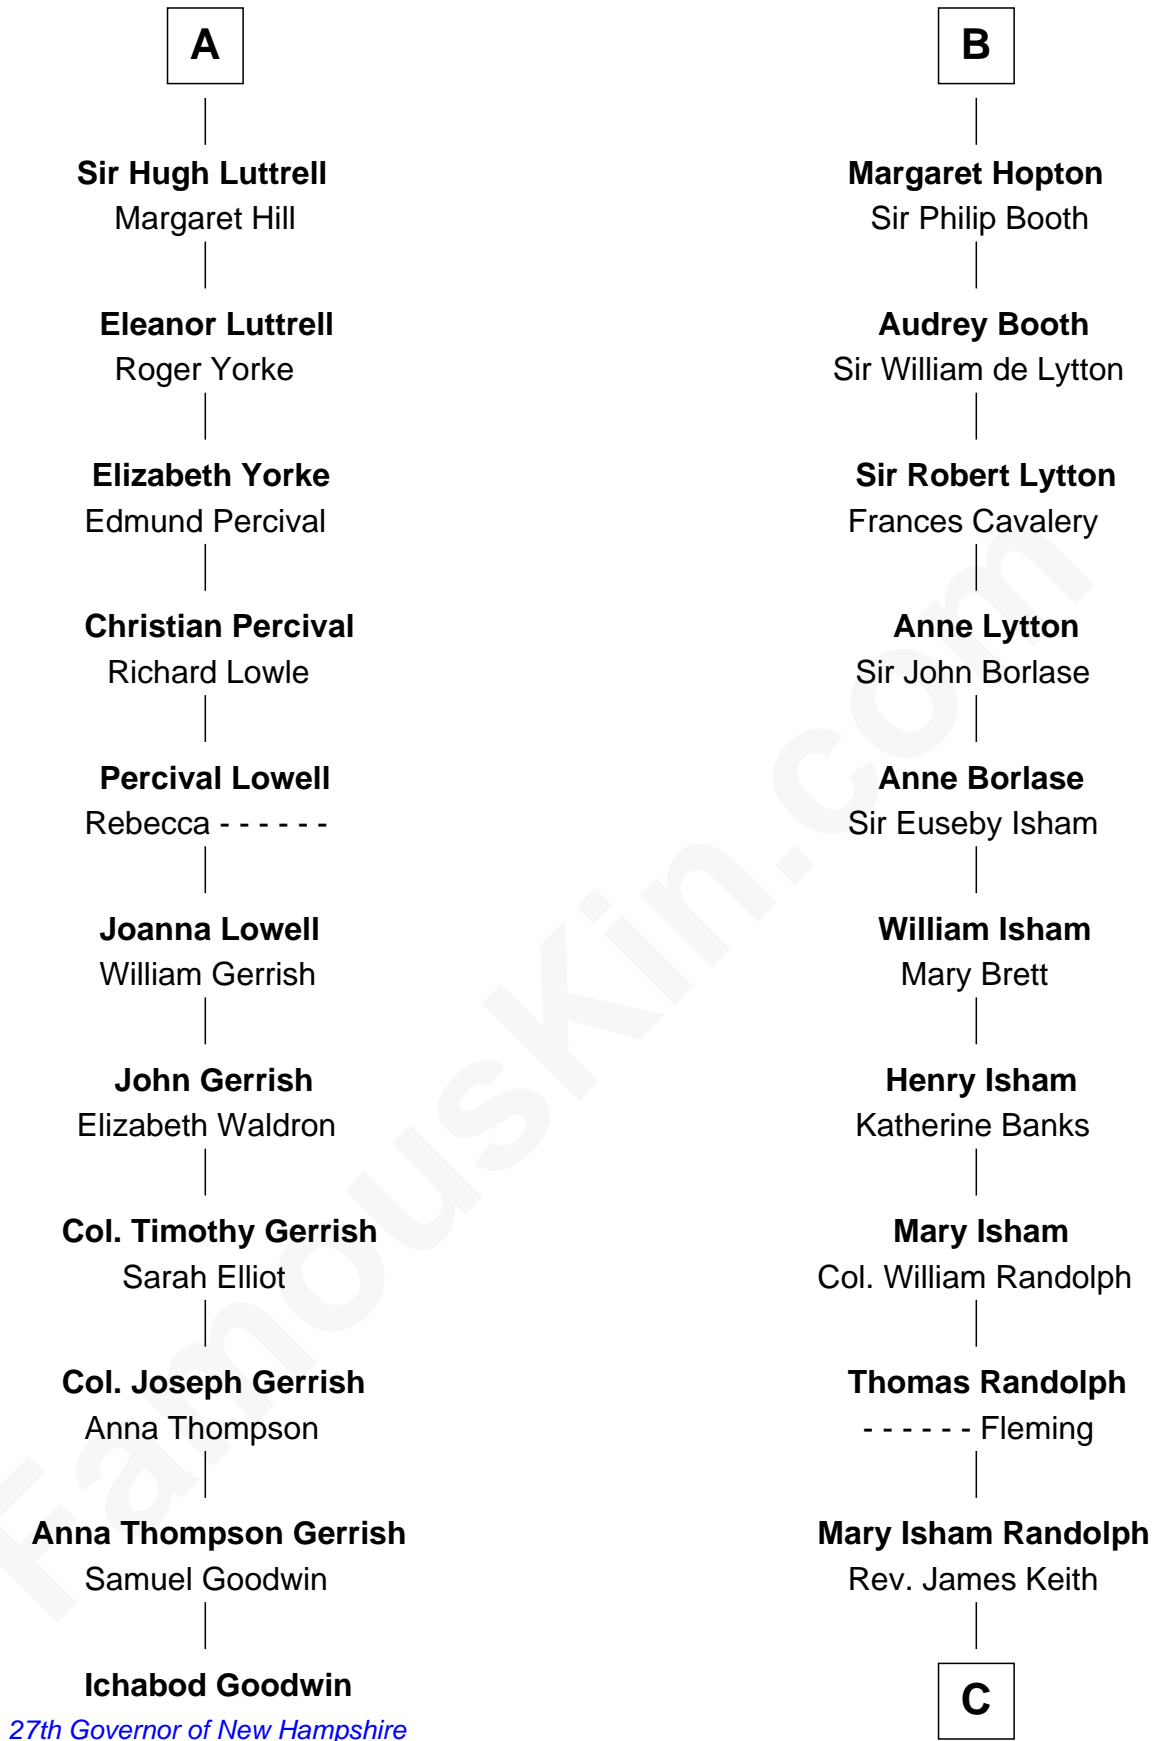

FamousKin.com Relationship Chart of

Ichabod Goodwin

27th Governor of New Hampshire

17th cousin 1 time removed of

John Marshall

4th Chief Justice of the U.S. Supreme Court

Sir Hugh le Despencer

Aveline Basset

C

Mary Randolph Keith
Col. Thomas Marshall

John Marshall
U.S. Supreme Court Chief Justice

FamousKin.com