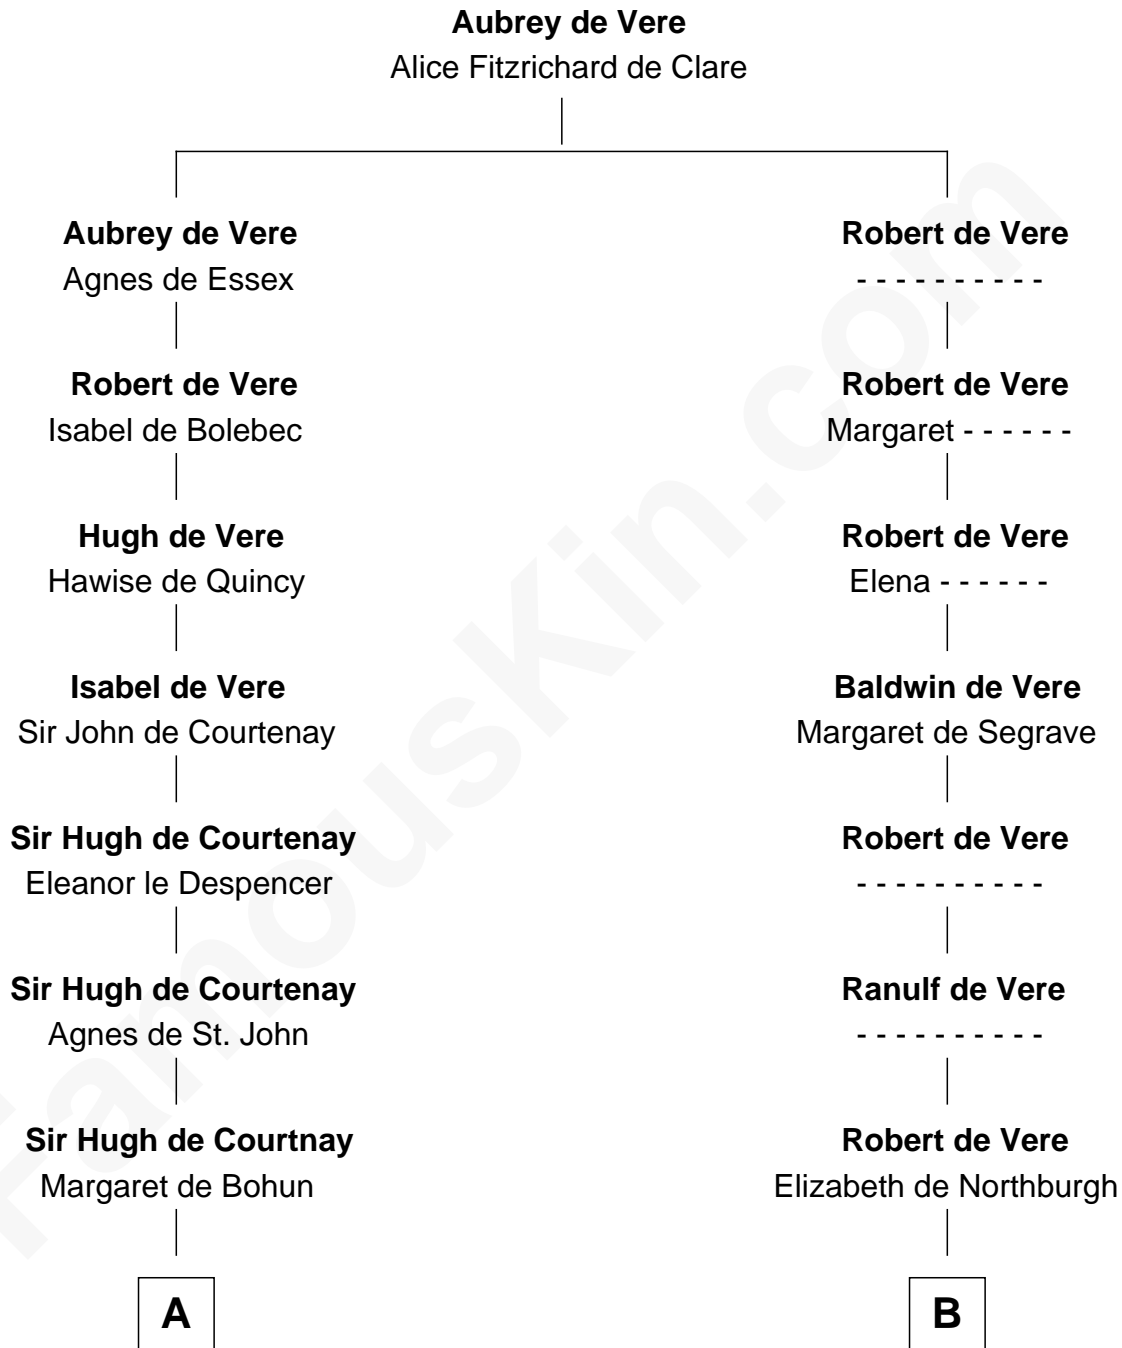

FamousKin.com Relationship Chart of

Ichabod Goodwin

27th Governor of New Hampshire

20th cousin 1 time removed of

John Marshall

4th Chief Justice of the U.S. Supreme Court

C

John Gerrish
Elizabeth Waldron

Col. Timothy Gerrish
Sarah Elliot

Col. Joseph Gerrish
Anna Thompson

Anna Thompson Gerrish
Samuel Goodwin

Ichabod Goodwin
27th Governor of New Hampshire

D

Thomas Randolph
----- Fleming

Mary Isham Randolph
Rev. James Keith

Mary Randolph Keith
Col. Thomas Marshall

John Marshall
U.S. Supreme Court Chief Justice