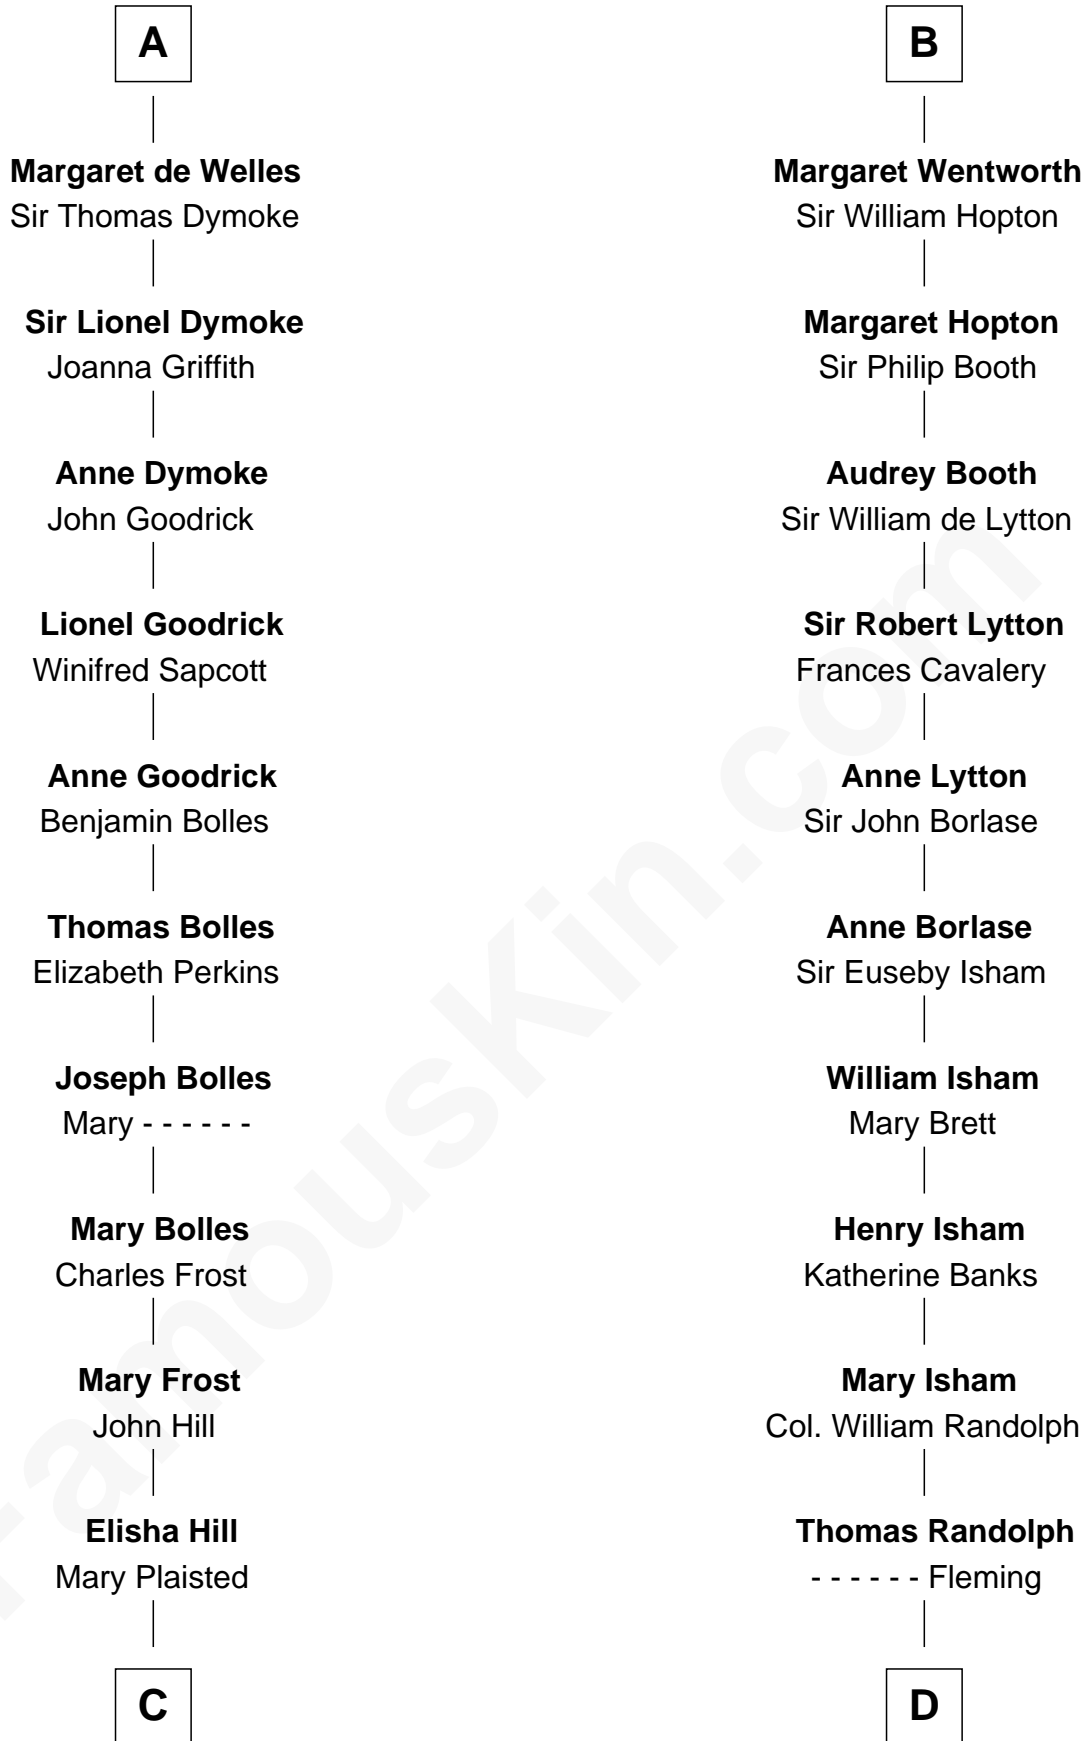

FamousKin.com Relationship Chart of

Ichabod Goodwin

27th Governor of New Hampshire

19th cousin of

John Marshall

4th Chief Justice of the U.S. Supreme Court

Sir William de Ferrers

*with wife
Margaret de Quincy*

John Deincourt

Sir Roger de Clifford
Maud de Beauchamp

Sir William Deincourt
Milicent la Zouche

Katherine de Clifford
Sir Ralph de Greystoke

Margaret Deincourt
Sir Robert de Tibetot

Maud de Greystoke
Eudo de Welles

Elizabeth de Tibetot
Sir Philip le Despencer

Sir Lionel de Welles
Joan de Waterton

Margery Despencer
Sir Roger Wentworth

A

B

C

Hannah Hill
Dominicus Goodwin

Samuel Goodwin
Anna Thompson Gerrish