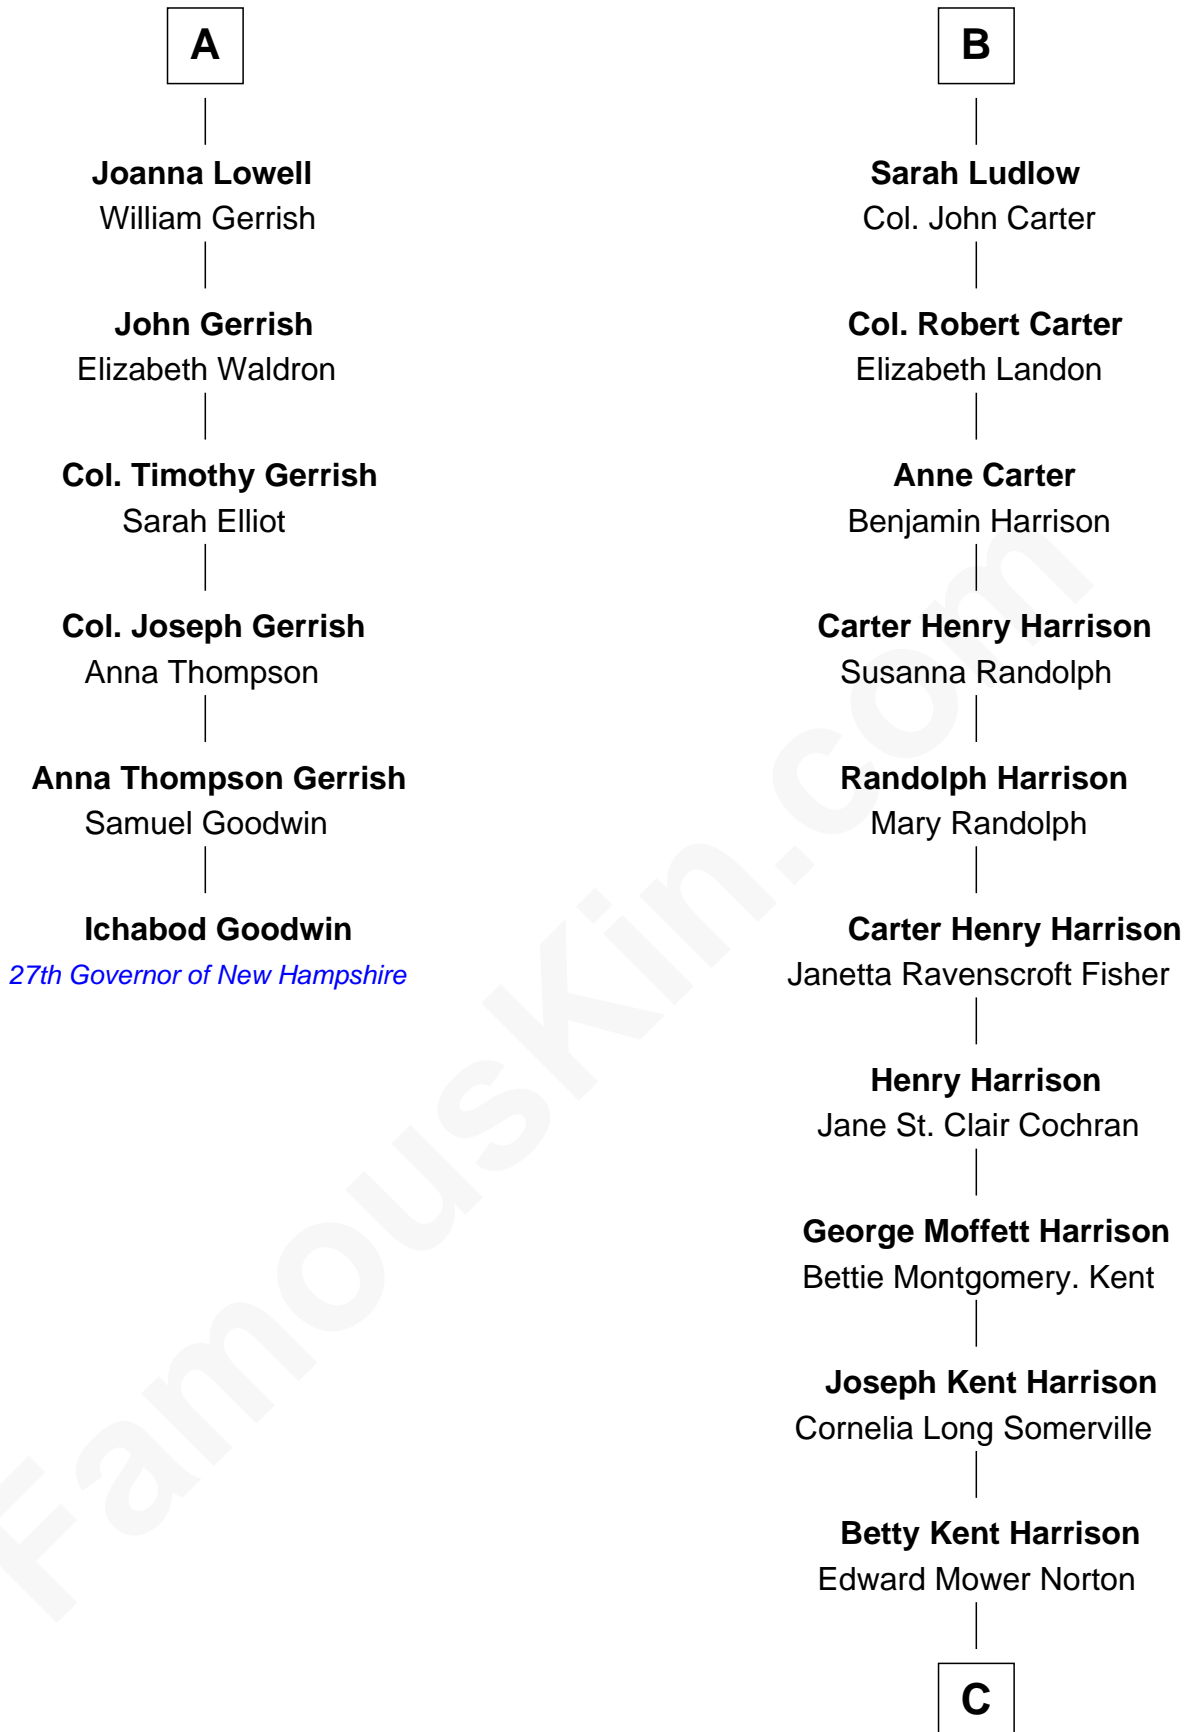

# FamousKin.com Relationship Chart of

**Ichabod Goodwin**

*27th Governor of New Hampshire*

12th cousin 6 times removed of

**Edward Norton**

*Movie Actor*

**Sir Hugh Luttrell**  
Catherine de Beaumont

**Sir John Luttrell**  
Margaret Touchet

**Elizabeth Luttrell**  
John Stratton

**Sir James Luttrell**  
Elizabeth Courtnay

**Elizabeth Stratton**  
John Andrews

**Sir Hugh Luttrell**  
Margaret Hill

**Elizabeth Andrews**  
Sir Thomas de Windsor

**Eleanor Luttrell**  
Roger Yorke

**Sir Andrews de Windsor**  
Elizabeth Blount

**Elizabeth Yorke**  
Edmund Percival

**Edith Windsor**  
George Ludlow

**Christian Percival**  
Richard Lowle

**Thomas Ludlow**  
Jane Pyle

**Percival Lowell**  
Rebecca - - - - -

**Gabriel Ludlow**  
Phillis - - - - -

**A**

**B**

C

Edward Mower Norton

Lydia Robinson Rouse

Edward Norton