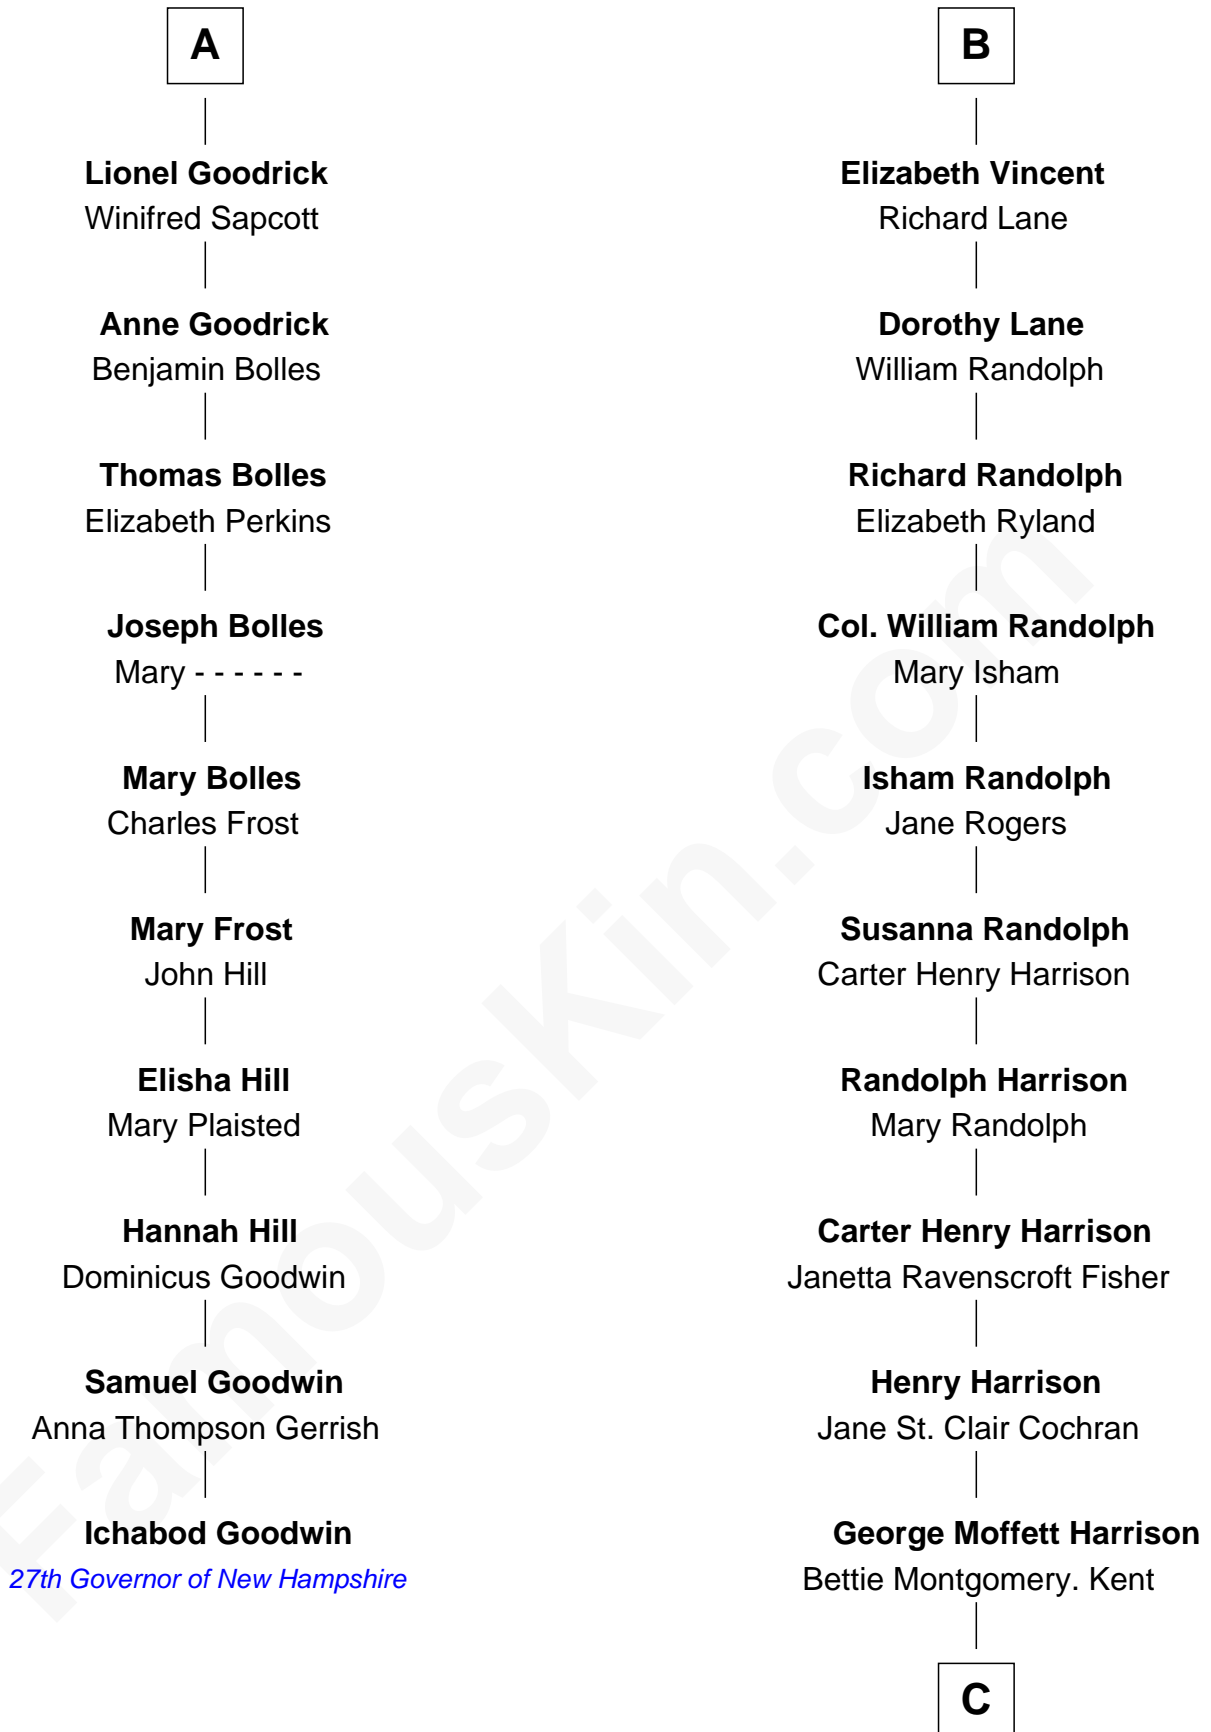

FamousKin.com Relationship Chart of

Ichabod Goodwin

27th Governor of New Hampshire

16th cousin 4 times removed of

Edward Norton

Movie Actor

C

Joseph Kent Harrison
Cornelia Long Somerville

Betty Kent Harrison
Edward Mower Norton

Edward Mower Norton
Lydia Robinson Rouse

Edward Norton
Movie Actor