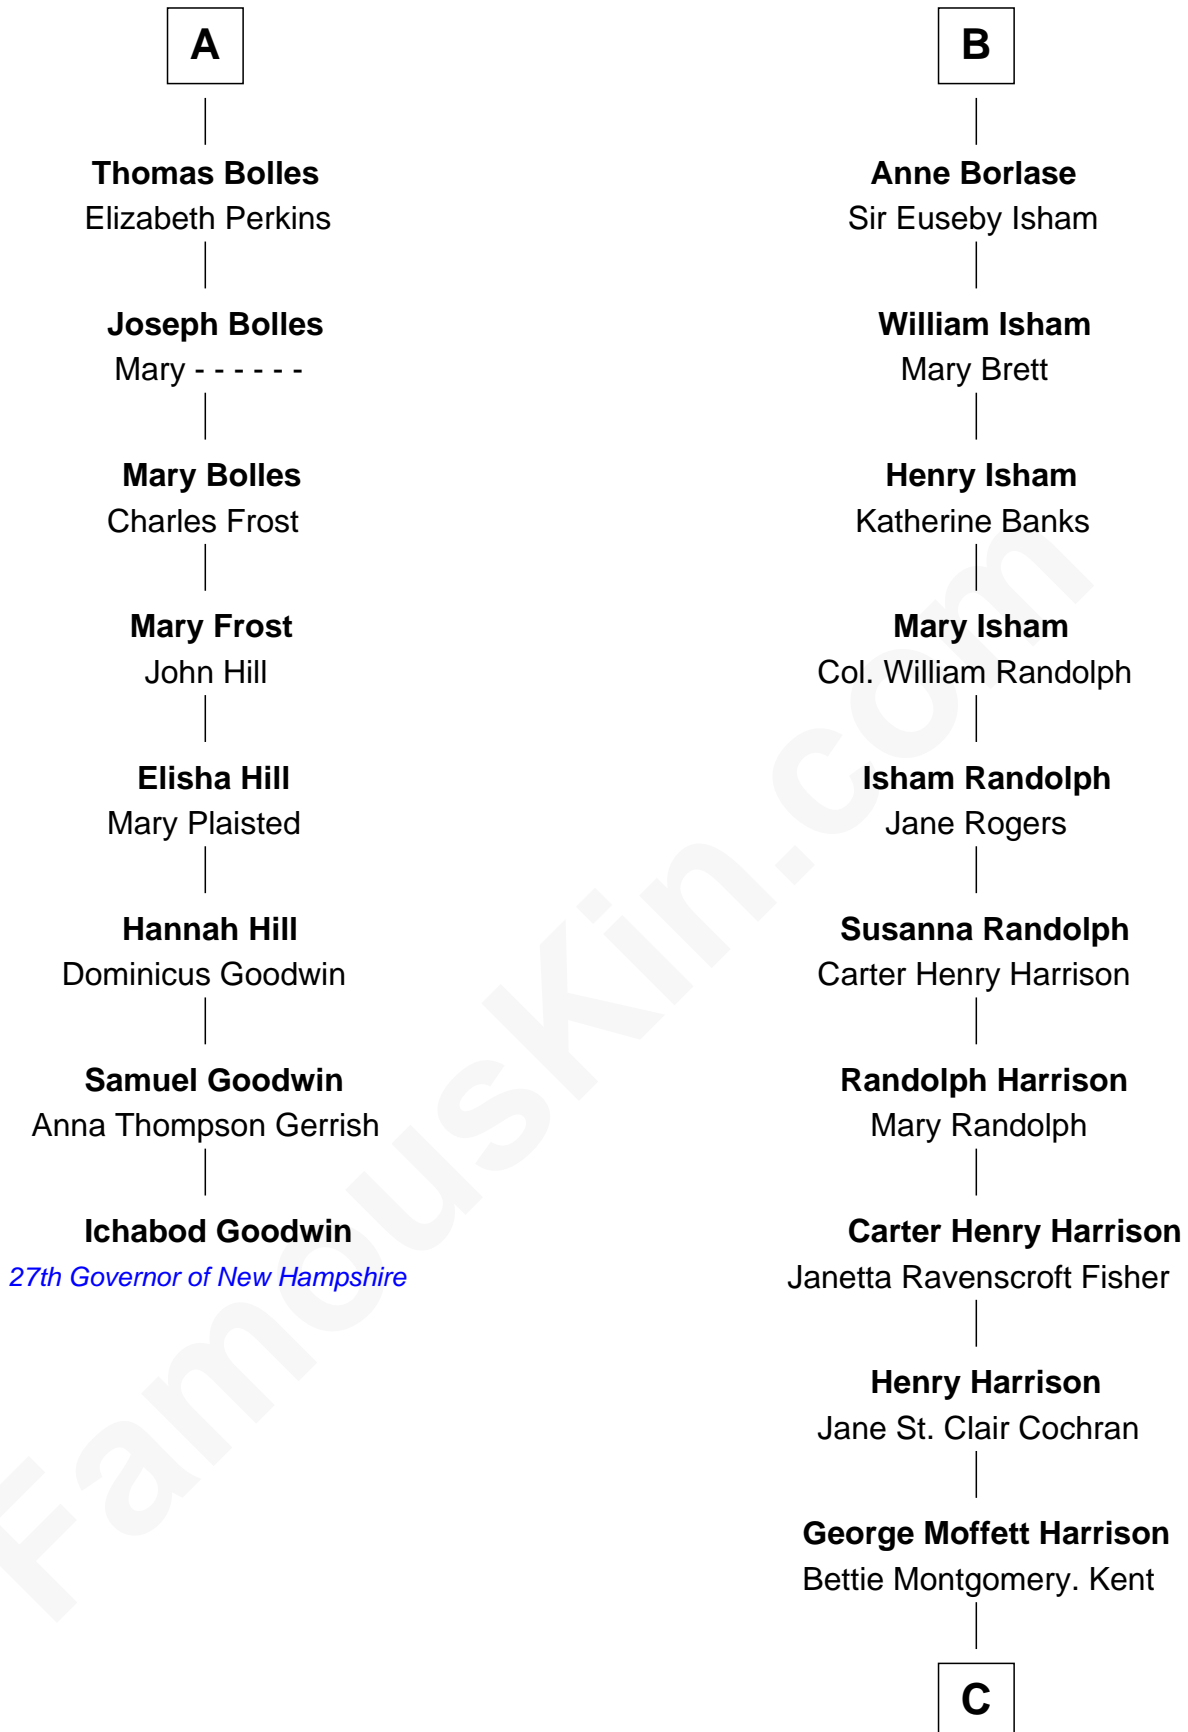

FamousKin.com Relationship Chart of

Ichabod Goodwin

27th Governor of New Hampshire

14th cousin 6 times removed of

Edward Norton

Movie Actor

William Pert
Joan le Scrope

C

Joseph Kent Harrison
Cornelia Long Somerville

Betty Kent Harrison
Edward Mower Norton

Edward Mower Norton
Lydia Robinson Rouse

Edward Norton
Movie Actor