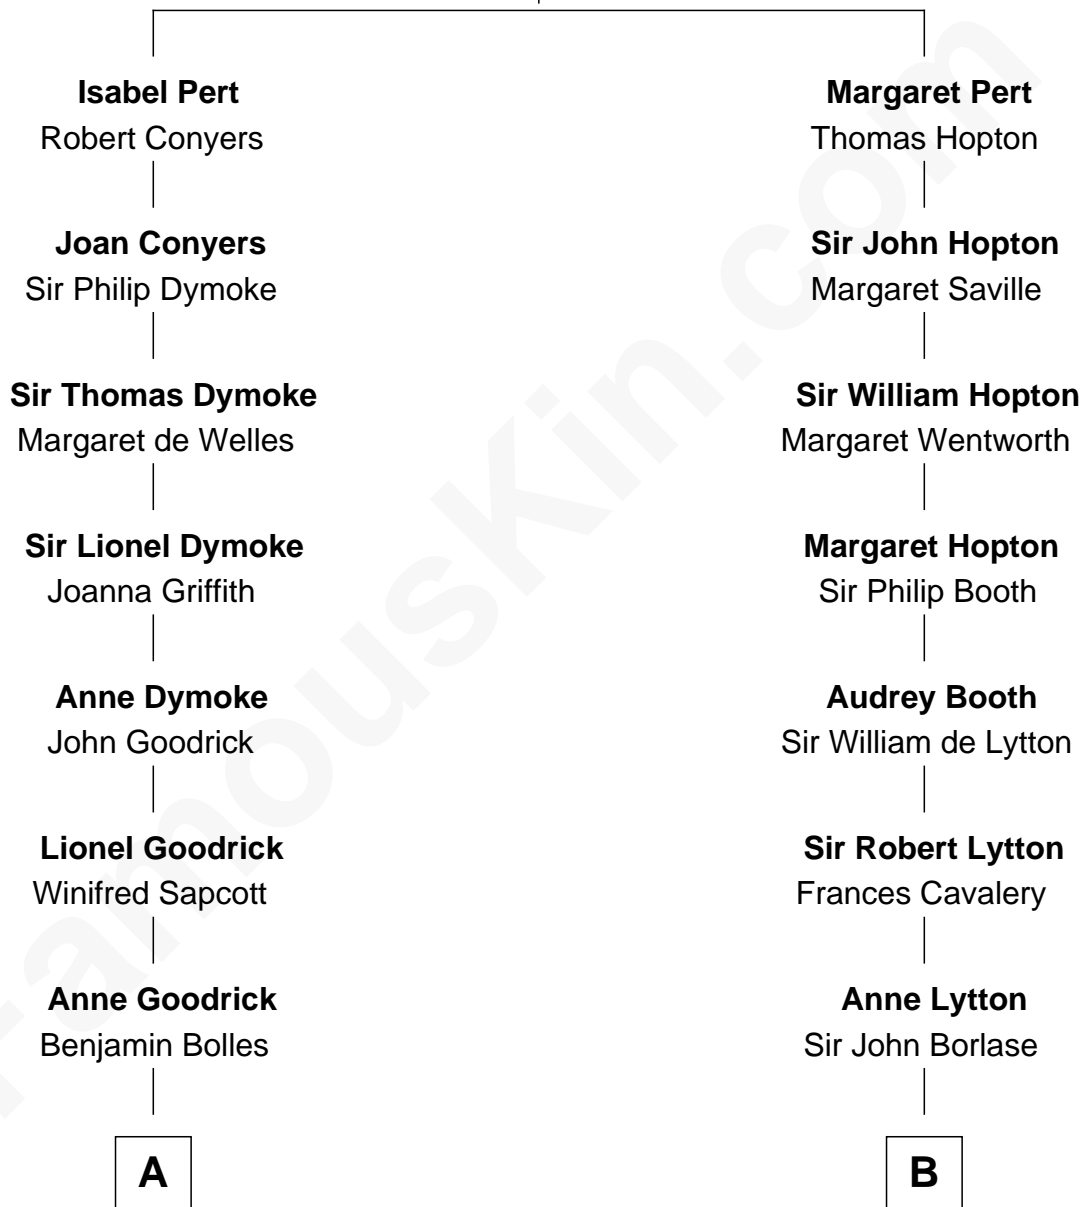

FamousKin.com Relationship Chart of

Ichabod Goodwin

27th Governor of New Hampshire

14th cousin 6 times removed of

Edward Norton

Movie Actor

William Pert
Joan le Scrope

C

Joseph Kent Harrison
Cornelia Long Somerville

Betty Kent Harrison
Edward Mower Norton

Edward Mower Norton
Lydia Robinson Rouse

Edward Norton
Movie Actor