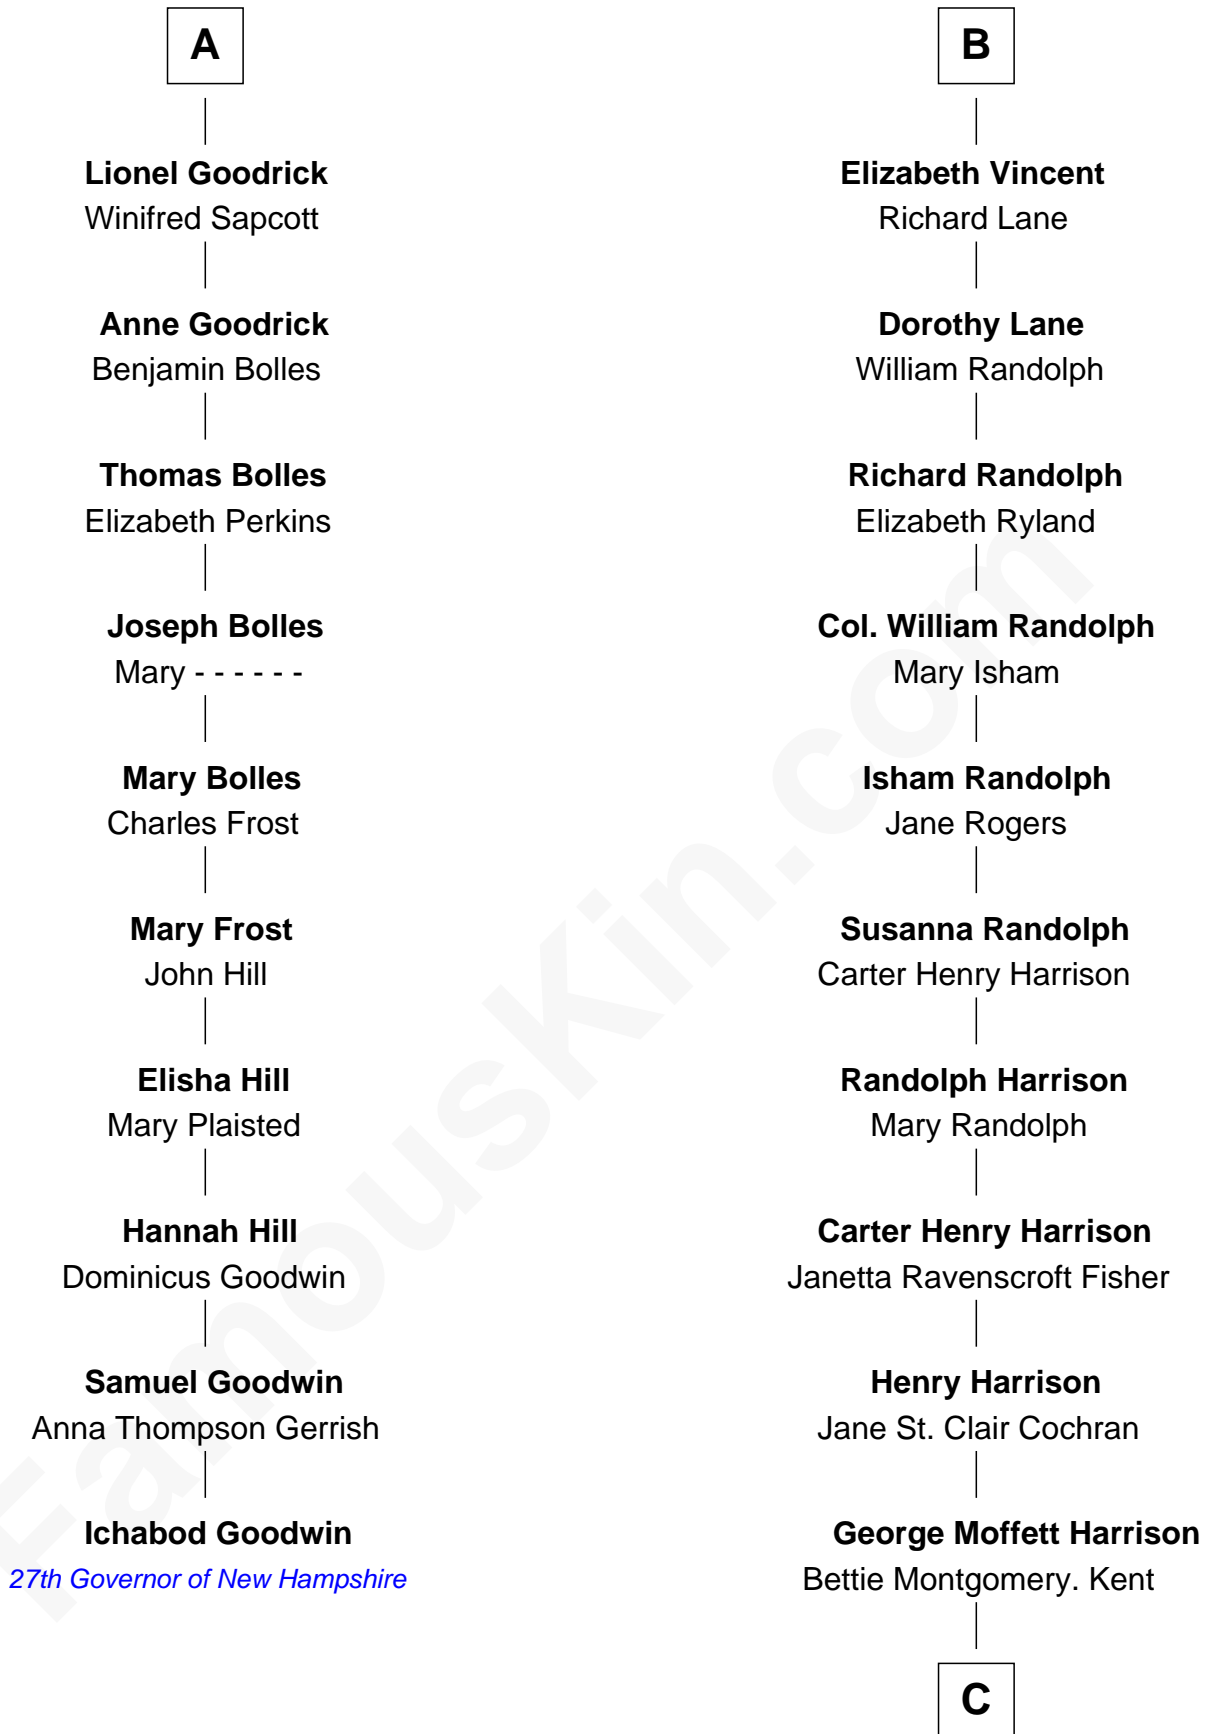

FamousKin.com Relationship Chart of

Ichabod Goodwin

27th Governor of New Hampshire

16th cousin 4 times removed of

Edward Norton

Movie Actor

Sir Henry de Percy

Idoine de Clifford

C

—
Joseph Kent Harrison
Cornelia Long Somerville

—
Betty Kent Harrison
Edward Mower Norton

—
Edward Mower Norton
Lydia Robinson Rouse

—
Edward Norton
Movie Actor