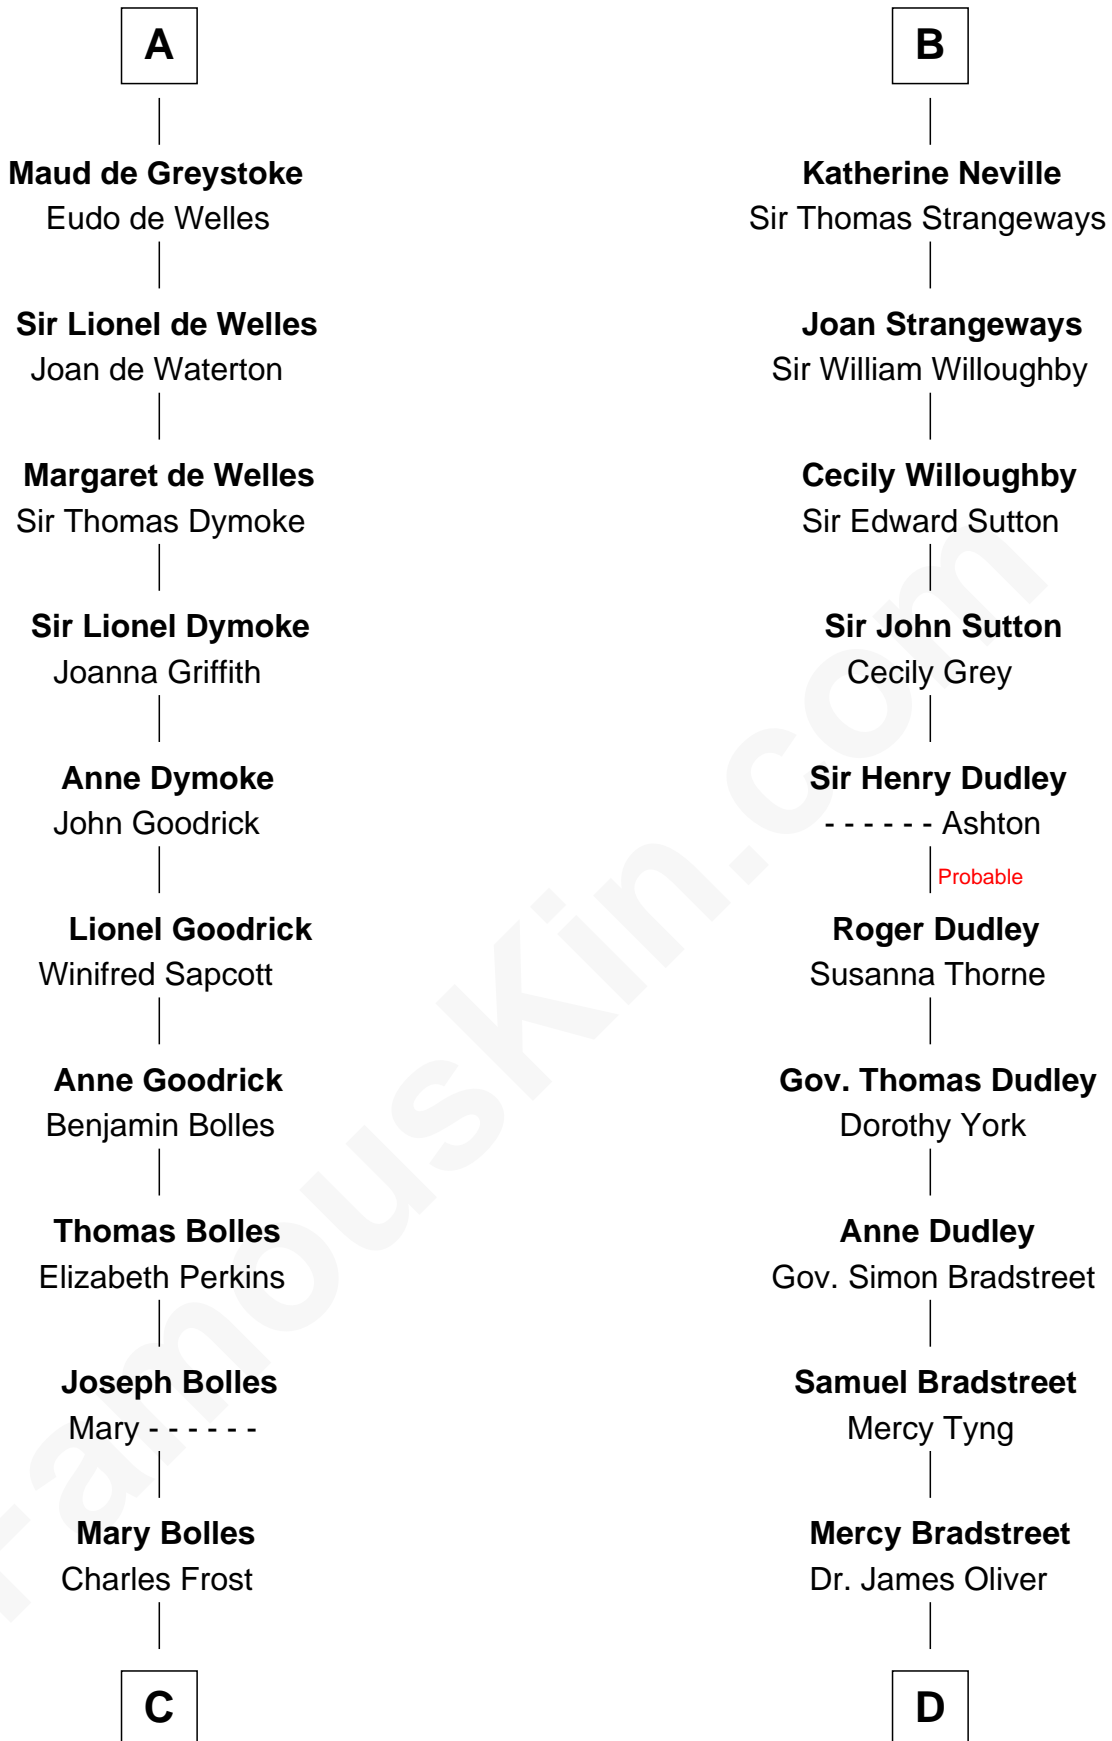

FamousKin.com

Relationship Chart of

Ichabod Goodwin

27th Governor of New Hampshire

21st cousin of

Oliver Wendell Holmes, Jr.

U.S. Supreme Court Justice

C

Mary Frost

John Hill

Elisha Hill

Mary Plaisted

Hannah Hill

Dominicus Goodwin

Samuel Goodwin

Anna Thompson Gerrish

Ichabod Goodwin

27th Governor of New Hampshire

D

Sarah Oliver

Jacob Wendell

Oliver Wendell

Mary Jackson

Sarah Wendell