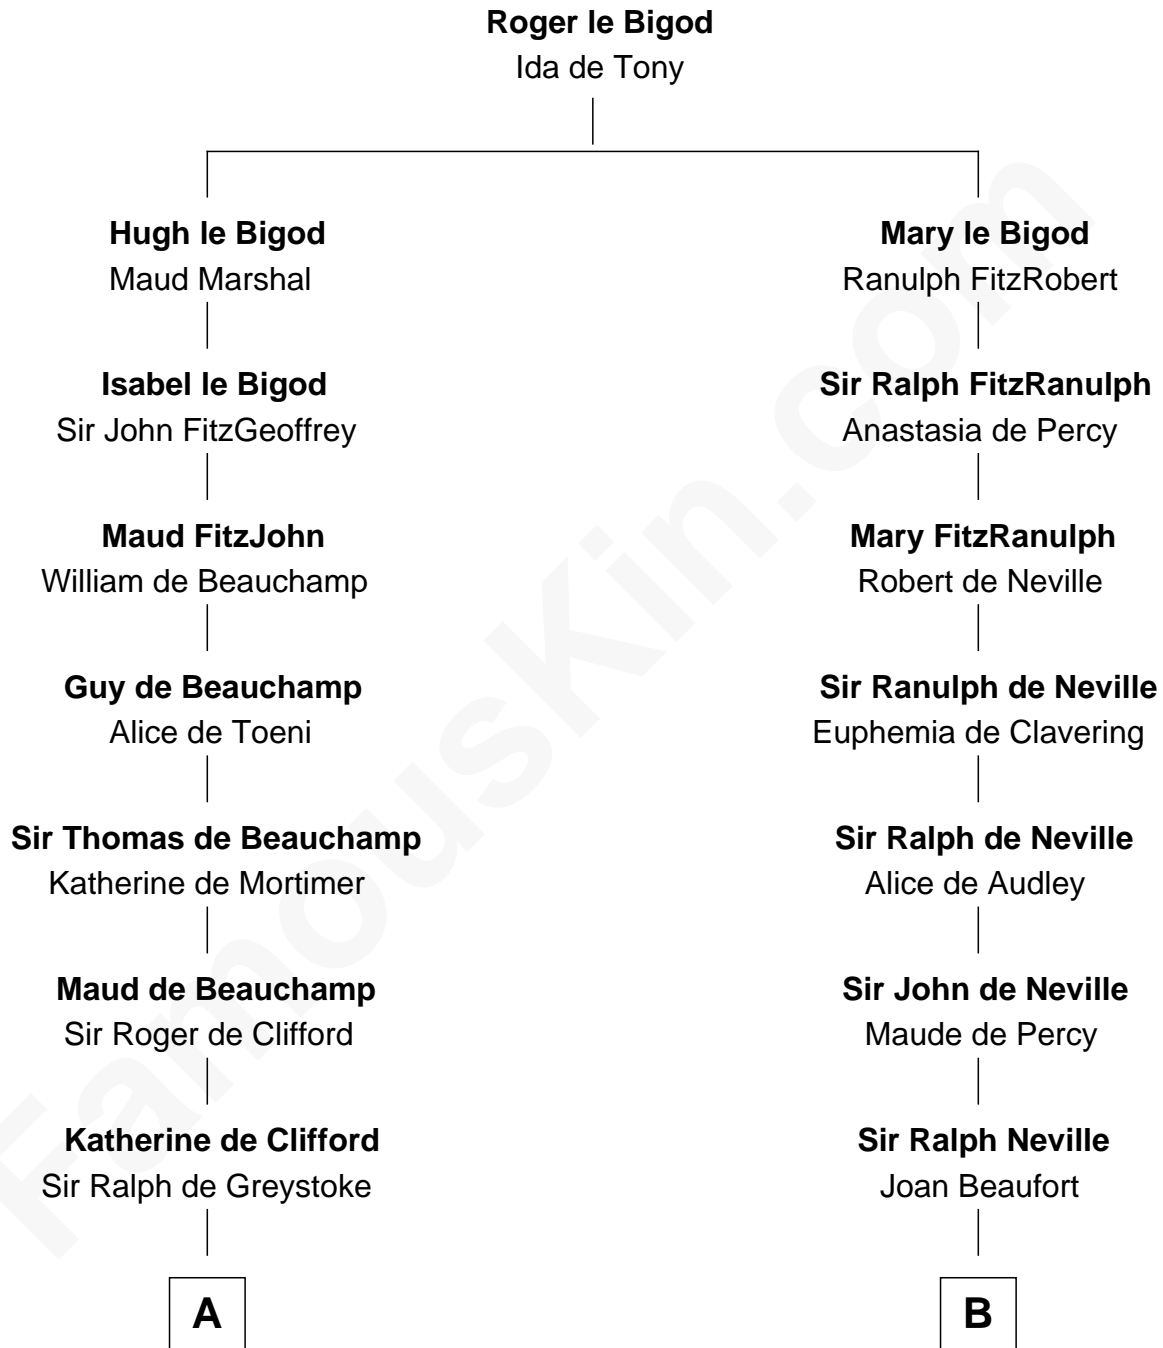

FamousKin.com

Relationship Chart of

Ichabod Goodwin

27th Governor of New Hampshire

21st cousin of

Oliver Wendell Holmes, Jr.

U.S. Supreme Court Justice

C

Mary Frost

John Hill

Elisha Hill

Mary Plaisted

Hannah Hill

Dominicus Goodwin

Samuel Goodwin

Anna Thompson Gerrish

Ichabod Goodwin

27th Governor of New Hampshire

D

Sarah Oliver

Jacob Wendell

Oliver Wendell

Mary Jackson

Sarah Wendell