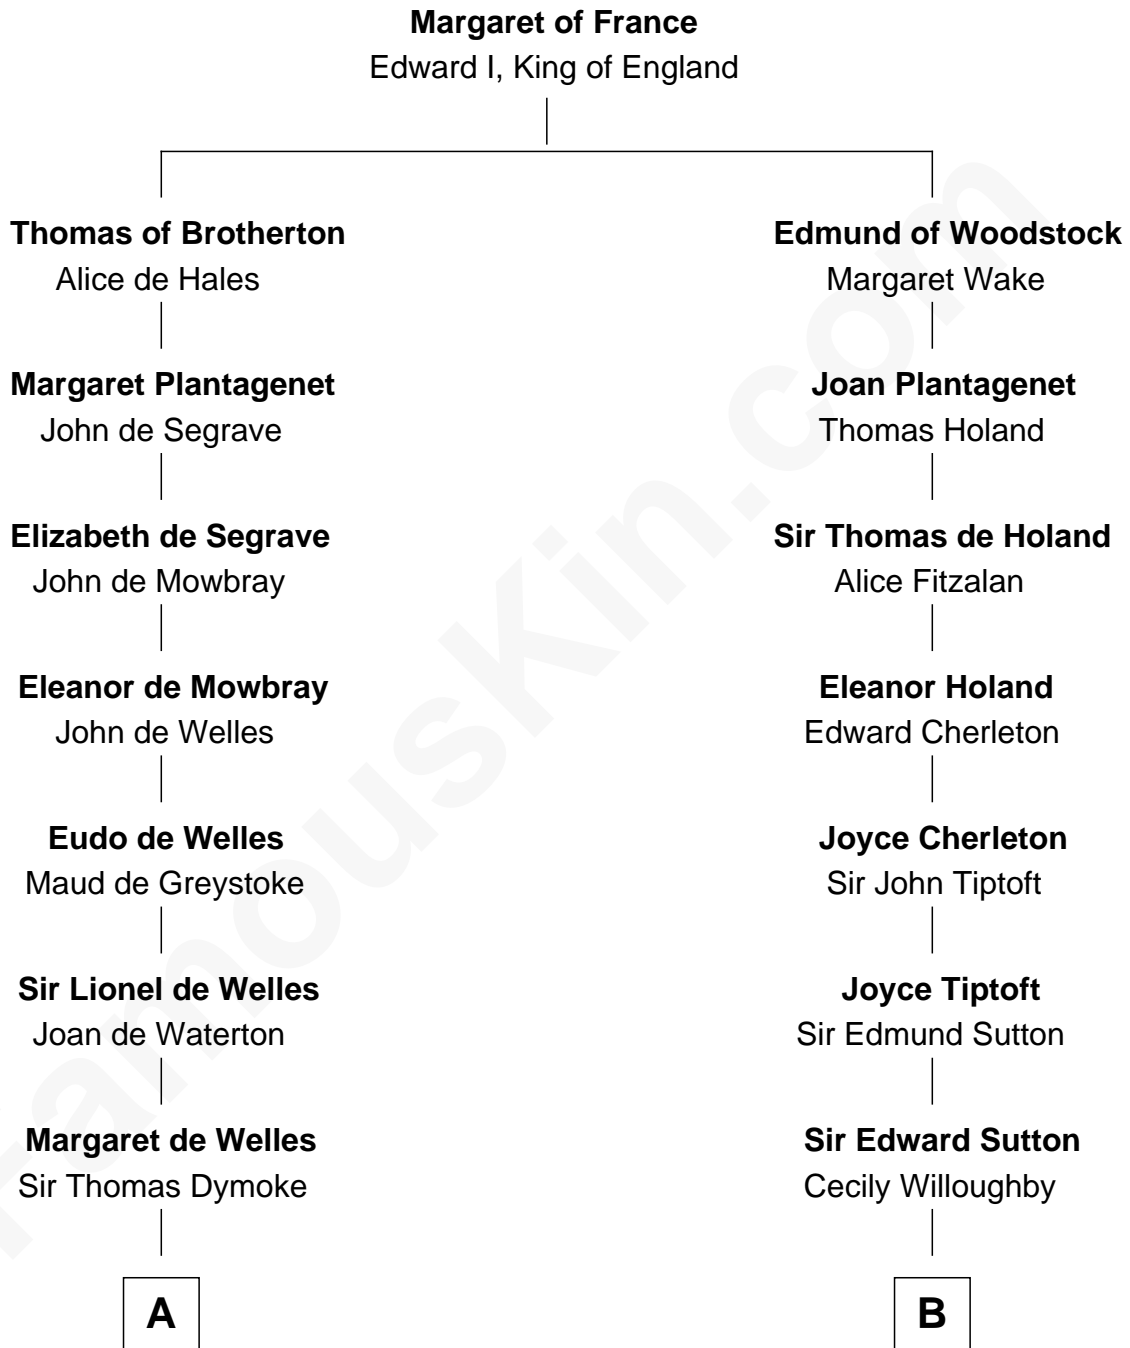

# FamousKin.com Relationship Chart of

**Ichabod Goodwin**

*27th Governor of New Hampshire*

18th cousin of

**Oliver Wendell Holmes, Jr.**

*U.S. Supreme Court Justice*

**C**

**Samuel Goodwin**  
Anna Thompson Gerrish

**Ichabod Goodwin**  
*27th Governor of New Hampshire*

**D**

**Oliver Wendell Holmes**  
Amelia Lee Jackson

**Oliver Wendell Holmes, Jr.**  
*U.S. Supreme Court Justice*

FamousKin.com