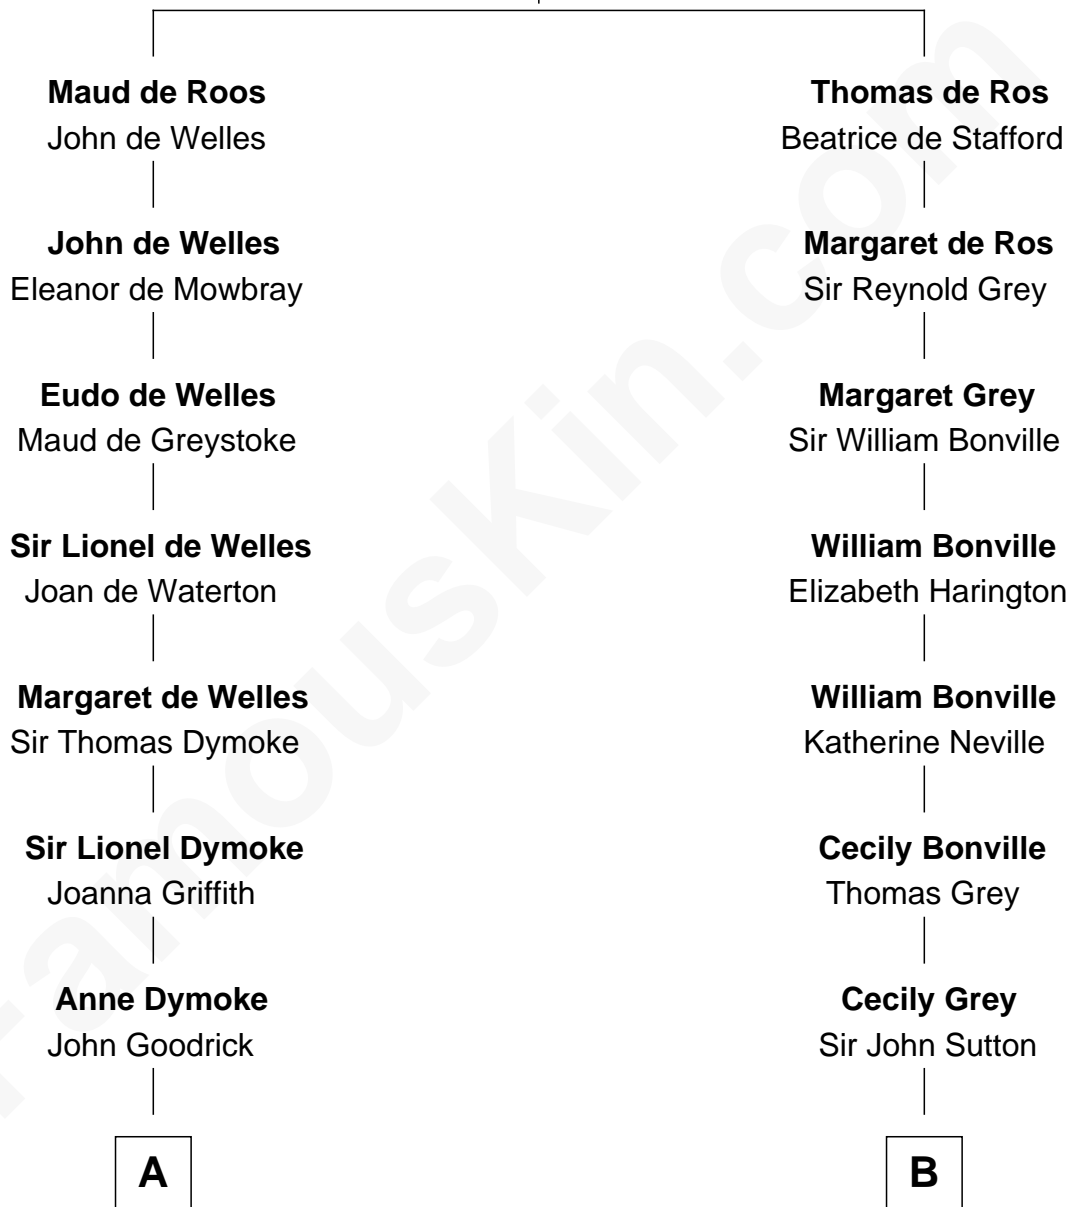

# FamousKin.com Relationship Chart of

**Ichabod Goodwin**

*27th Governor of New Hampshire*

16th cousin of

**Oliver Wendell Holmes, Sr.**

*American "Fireside" Poet*

**Sir William de Ros**  
Margery de Badlesmere

**A**

**Lionel Goodrick**  
Winifred Sappcott

**Anne Goodrick**  
Benjamin Bolles

**Thomas Bolles**  
Elizabeth Perkins

**Joseph Bolles**  
Mary - - - - -

**Mary Bolles**  
Charles Frost

**Mary Frost**  
John Hill

**Elisha Hill**  
Mary Plaisted

**Hannah Hill**  
Dominicus Goodwin

**Samuel Goodwin**  
Anna Thompson Gerrish

**Ichabod Goodwin**  
*27th Governor of New Hampshire*

**B**

**Sir Henry Dudley**  
- - - - - Ashton

Probable

**Roger Dudley**  
Susanna Thorne

**Gov. Thomas Dudley**  
Dorothy York

**Anne Dudley**  
Gov. Simon Bradstreet

**Samuel Bradstreet**  
Mercy Tyng

**Mercy Bradstreet**  
Dr. James Oliver

**Sarah Oliver**  
Jacob Wendell