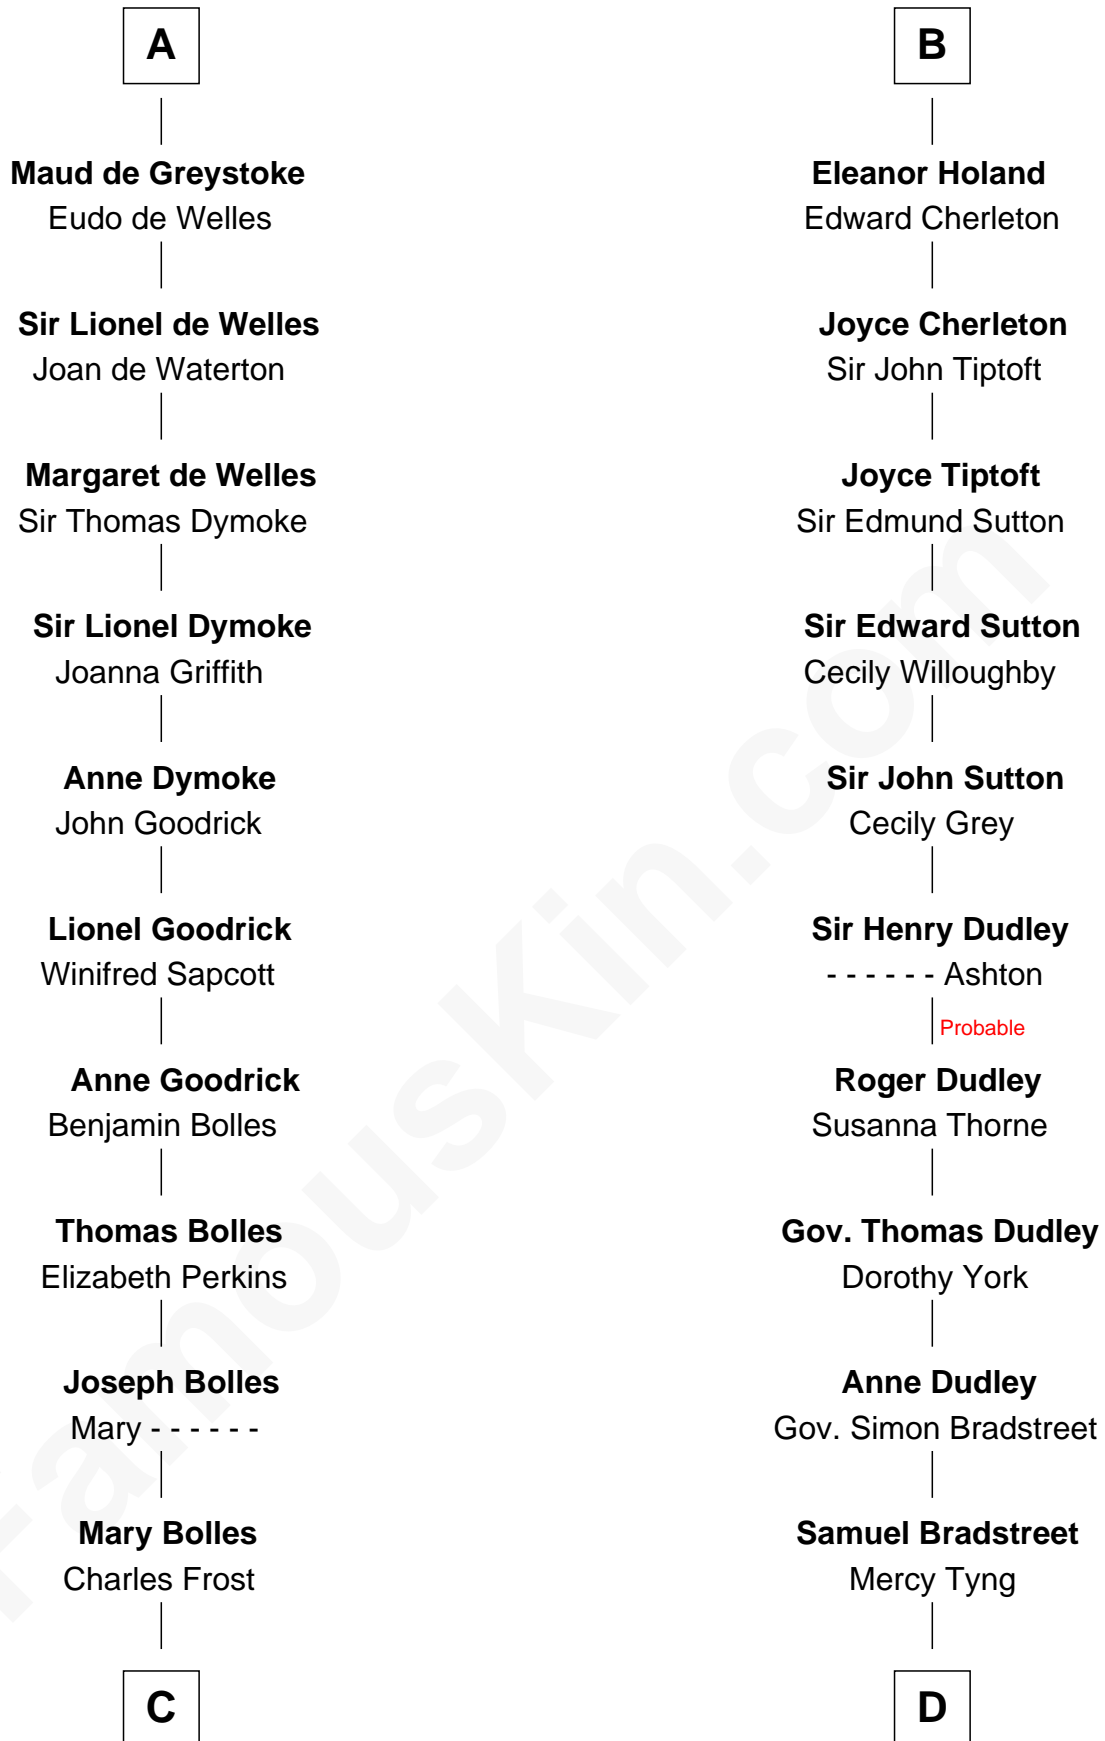

FamousKin.com Relationship Chart of

Ichabod Goodwin

27th Governor of New Hampshire

21st cousin of

Oliver Wendell Holmes, Sr.

American "Fireside" Poet

C

Mary Frost

John Hill

Elisha Hill

Mary Plaisted

Hannah Hill

Dominicus Goodwin

Samuel Goodwin

Anna Thompson Gerrish

Ichabod Goodwin

27th Governor of New Hampshire

D

Mercy Bradstreet

Dr. James Oliver

Sarah Oliver

Jacob Wendell

Oliver Wendell

Mary Jackson