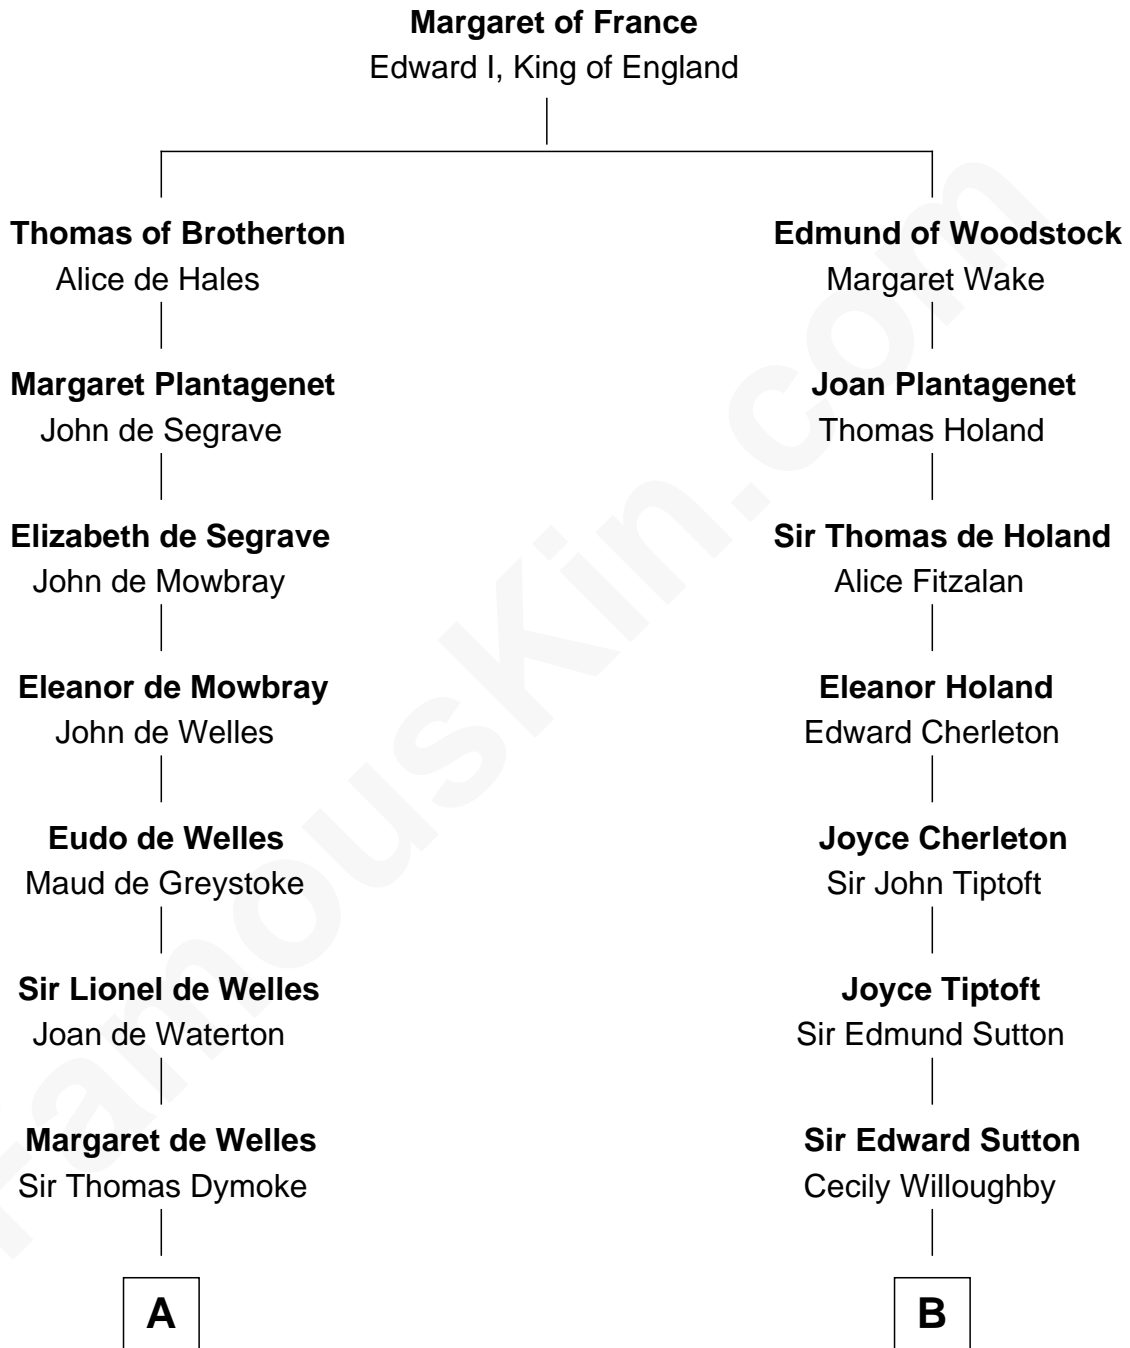

FamousKin.com Relationship Chart of

Ichabod Goodwin

27th Governor of New Hampshire

17th cousin 1 time removed of

Oliver Wendell Holmes, Sr.

American "Fireside" Poet

C

—
Samuel Goodwin
Anna Thompson Gerrish

—
Ichabod Goodwin
27th Governor of New Hampshire

FamousKin.com