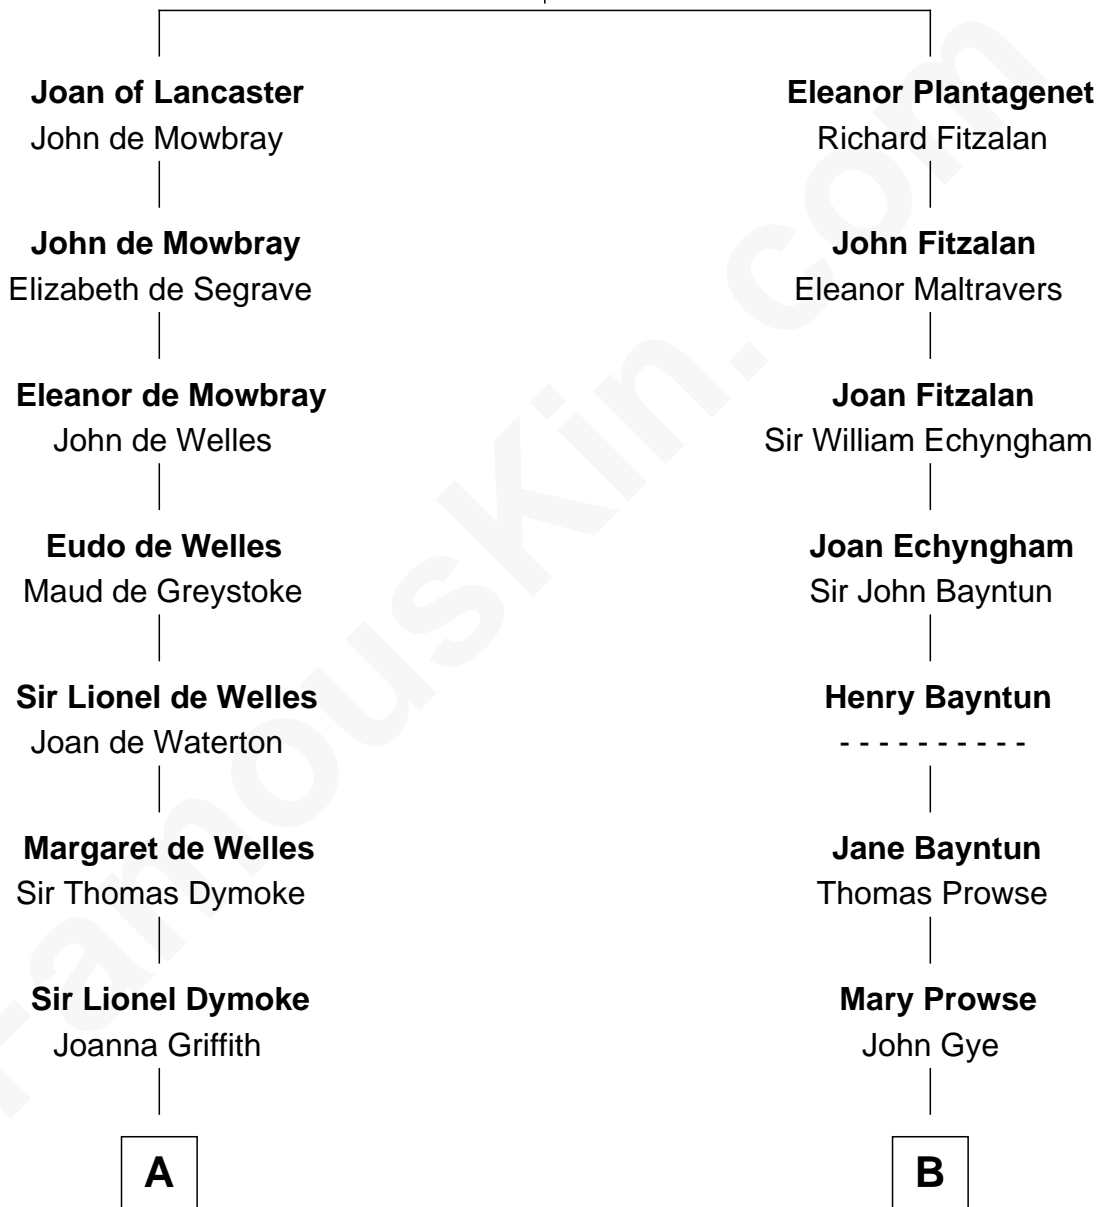

FamousKin.com Relationship Chart of

Ichabod Goodwin

27th Governor of New Hampshire

17th cousin 1 time removed of

Endicott Peabody

62nd Governor of Massachusetts

Henry Plantagenet
Maud de Chaworth

C

Rt. Rev. Malcolm Endicott Peabody

Mary Elizabeth Parkman

Endicott Peabody

62nd Governor of Massachusetts

FamousKin.com