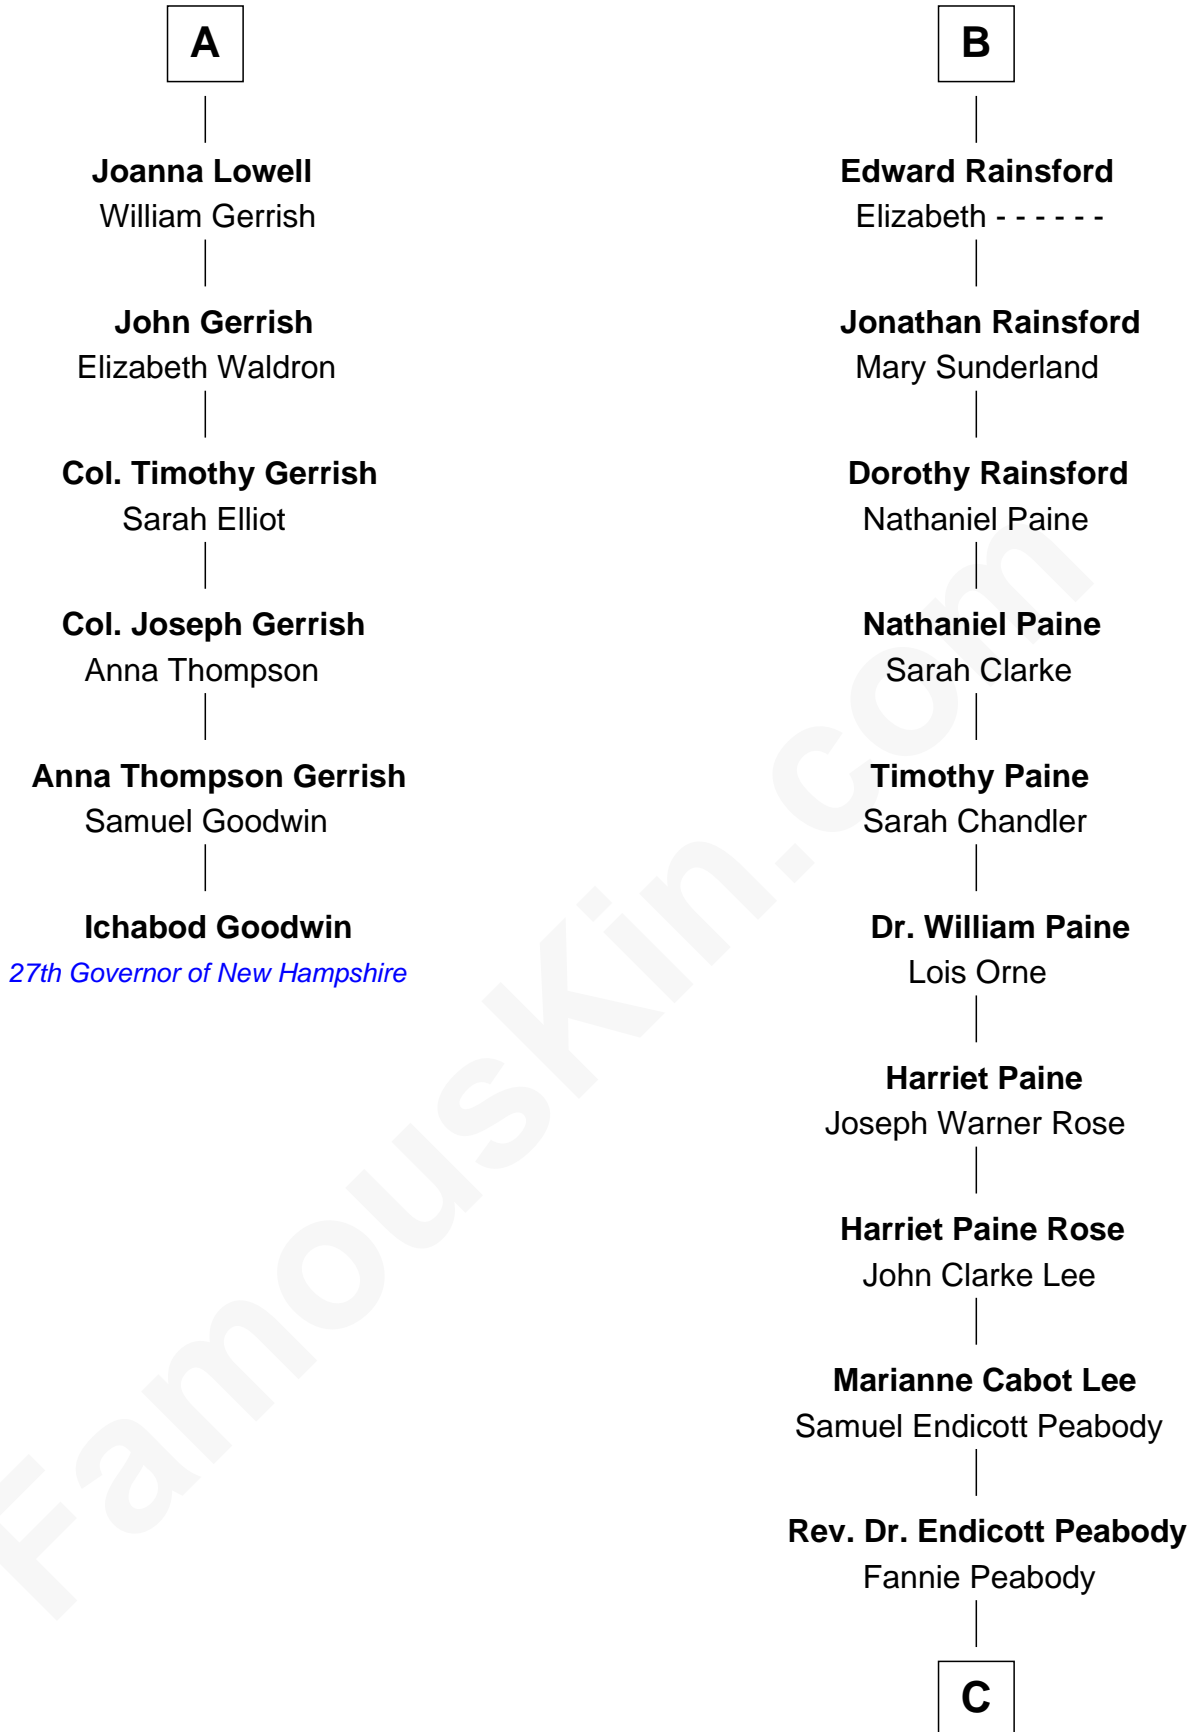

FamousKin.com Relationship Chart of

Ichabod Goodwin

27th Governor of New Hampshire

12th cousin 6 times removed of

Endicott Peabody

62nd Governor of Massachusetts

Sir Walter Hungerford

Katherine Peverell

Margaret Botreaux

Eleanor Hungerford

Sir John White

Robert White

Margaret Gainsford

Margaret White

John Kirton

Stephen Kirton

Margaret Offley

Thomas Kirton

Mary Sadler

Mary Kirton

Robert Rainsford

B

C

Rt. Rev. Malcolm Endicott Peabody

Mary Elizabeth Parkman

Endicott Peabody

62nd Governor of Massachusetts

FamousKin.com