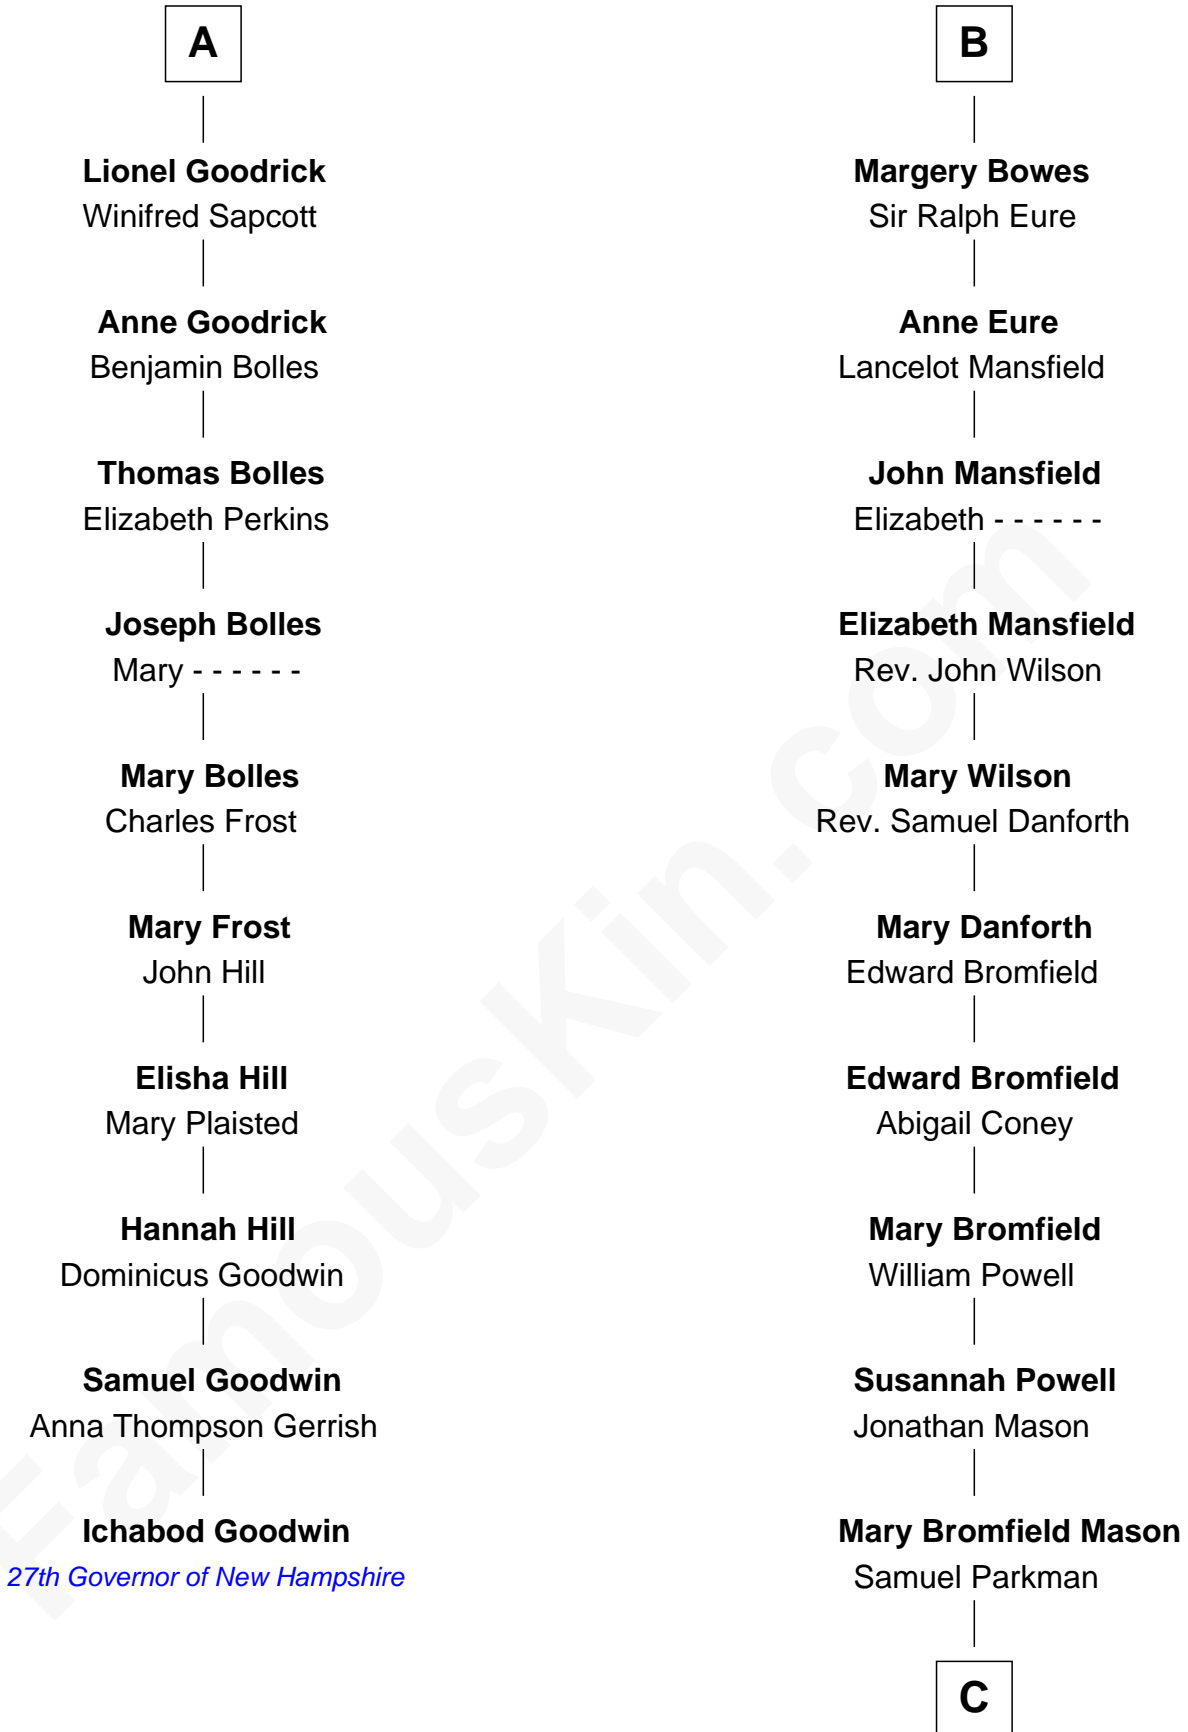

# FamousKin.com Relationship Chart of

**Ichabod Goodwin**

*27th Governor of New Hampshire*

**16th cousin 4 times removed of**

**Endicott Peabody**

*62nd Governor of Massachusetts*

**Sir Geoffrey le Scrope**

Ivetta de Ros

**C**

**Dr. Samuel Parkman**

Mary Eliot Dwight

**Henry Parkman**

Mary Frances Parker

**Mary Elizabeth Parkman**

Rt. Rev. Malcolm Endicott Peabody

**Endicott Peabody**

*62nd Governor of Massachusetts*

FamousKin.com