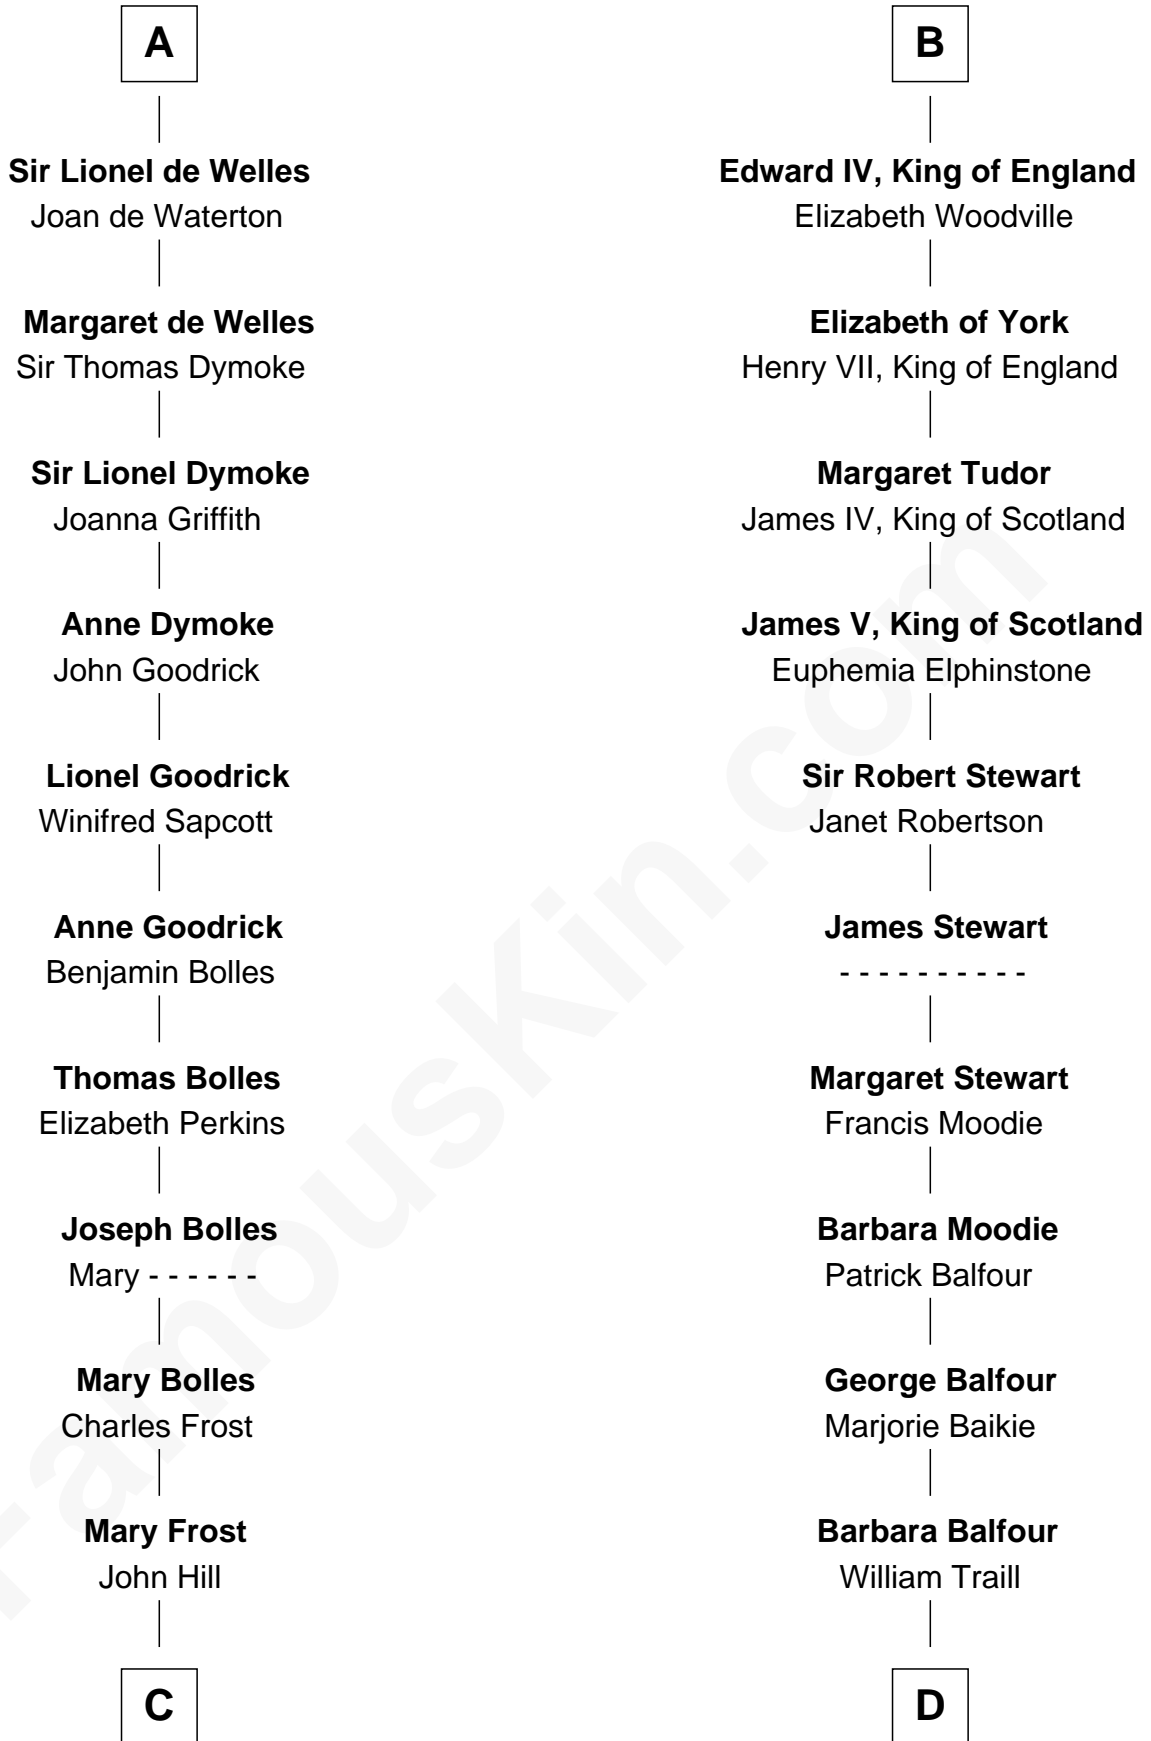

# FamousKin.com Relationship Chart of

**Ichabod Goodwin**

*27th Governor of New Hampshire*

20th cousin 1 time removed of

**James Russell Lowell**

*American "Fireside" Poet*

**C**

**Elisha Hill**

Mary Plaisted

**Hannah Hill**

Dominicus Goodwin

**Samuel Goodwin**

Anna Thompson Gerrish

**Ichabod Goodwin**

*27th Governor of New Hampshire*

**D**

**William Traill**

Isabel Fea

**Robert Traill**

Mary Whipple

**Mary Whipple Traill**

Keith Spence

**Harriet Brackett Spence**

Rev. Charles Lowell