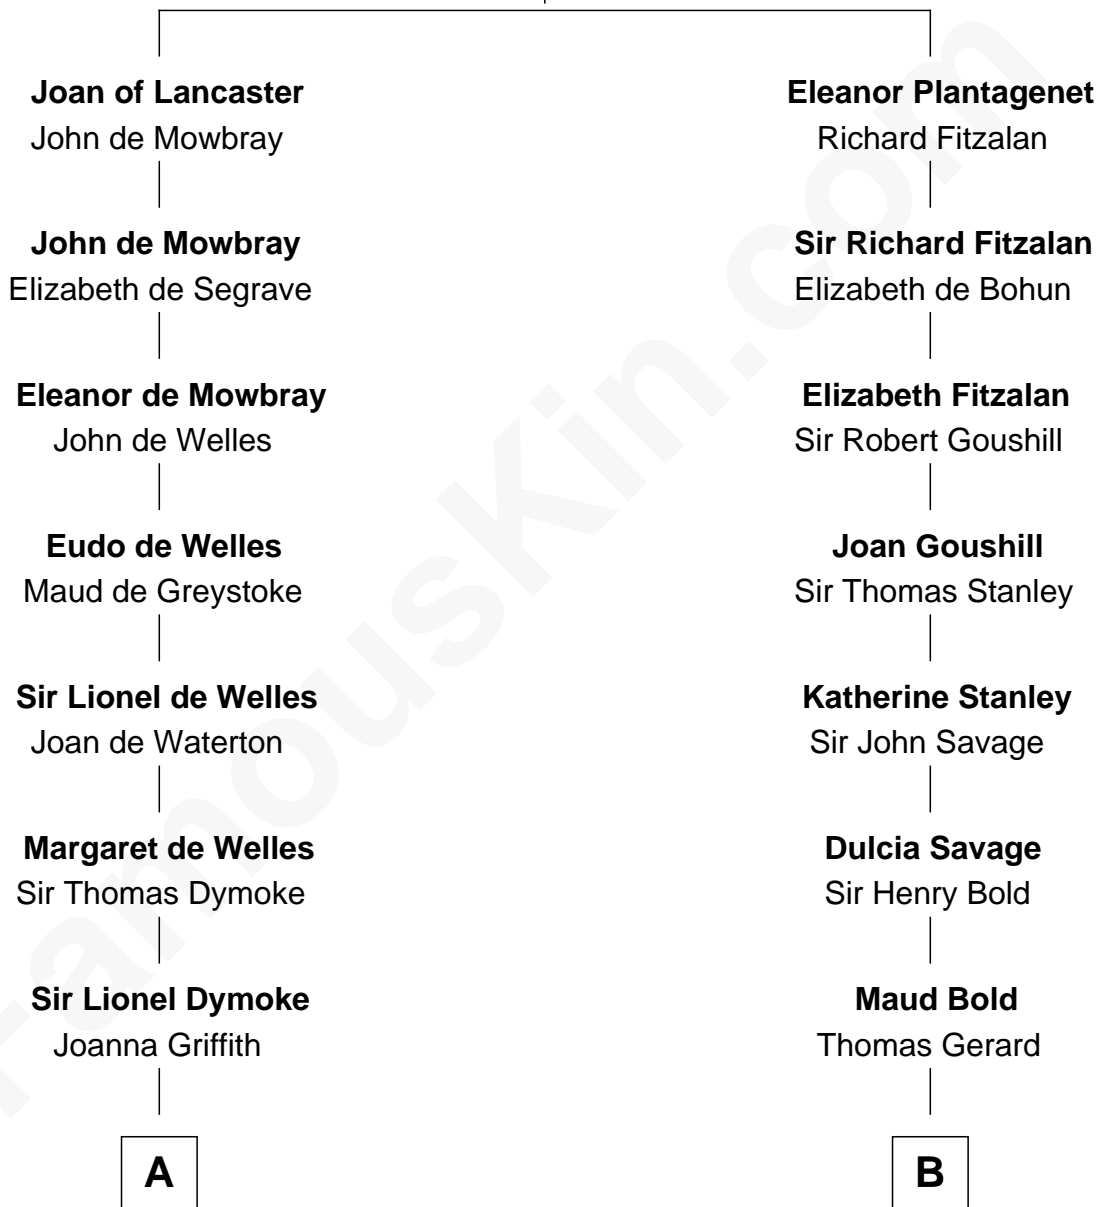

FamousKin.com Relationship Chart of

Ichabod Goodwin

27th Governor of New Hampshire

13th cousin 4 times removed of

Richard Henry Lee

Signer of the Declaration of Independence

Henry Plantagenet
Maud de Chaworth

Elisha Hill
Mary Plaisted

Hannah Hill
Dominicus Goodwin

Samuel Goodwin
Anna Thompson Gerrish

Ichabod Goodwin
27th Governor of New Hampshire

B

Jennet Gerard
Richard Eltonhead

William Eltonhead
Anne Bowers

Richard Eltonhead
Anne Sutton