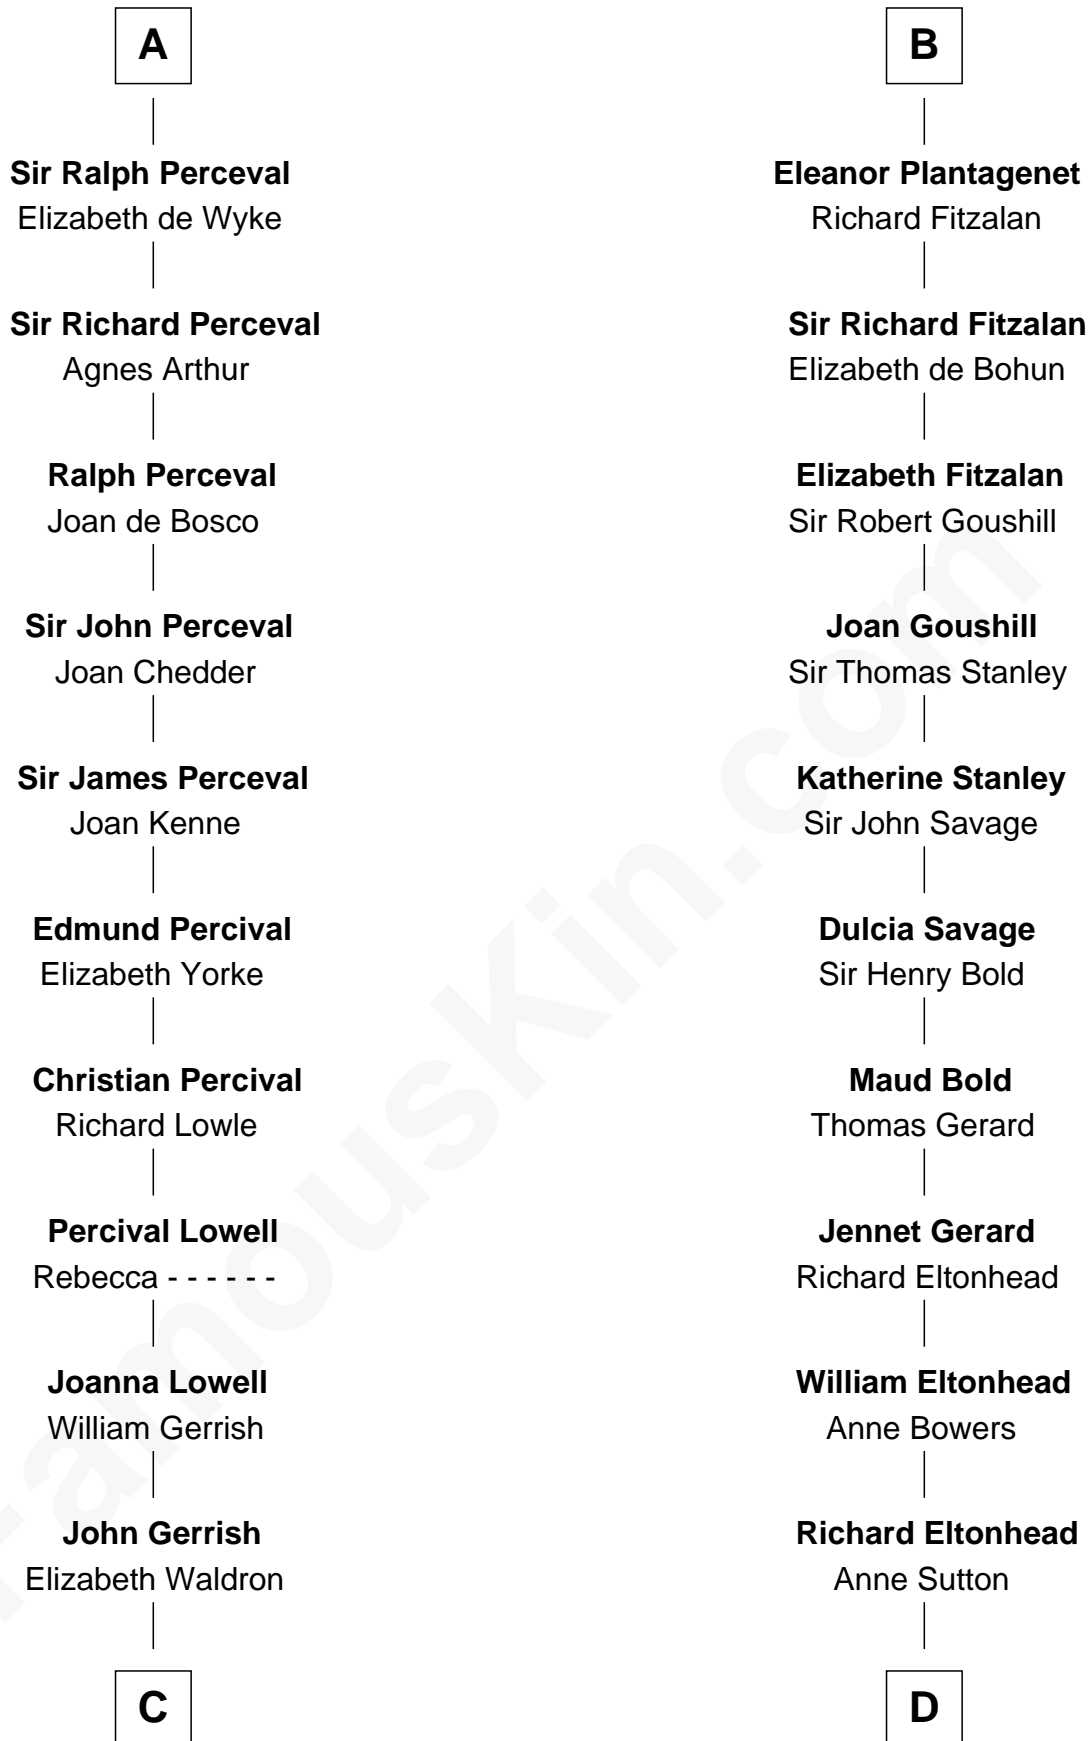

FamousKin.com Relationship Chart of

Ichabod Goodwin

27th Governor of New Hampshire

20th cousin of

Richard Henry Lee

Signer of the Declaration of Independence

C

Col. Timothy Gerrish

Sarah Elliot

Col. Joseph Gerrish

Anna Thompson

Anna Thompson Gerrish

Samuel Goodwin

Ichabod Goodwin

27th Governor of New Hampshire

D